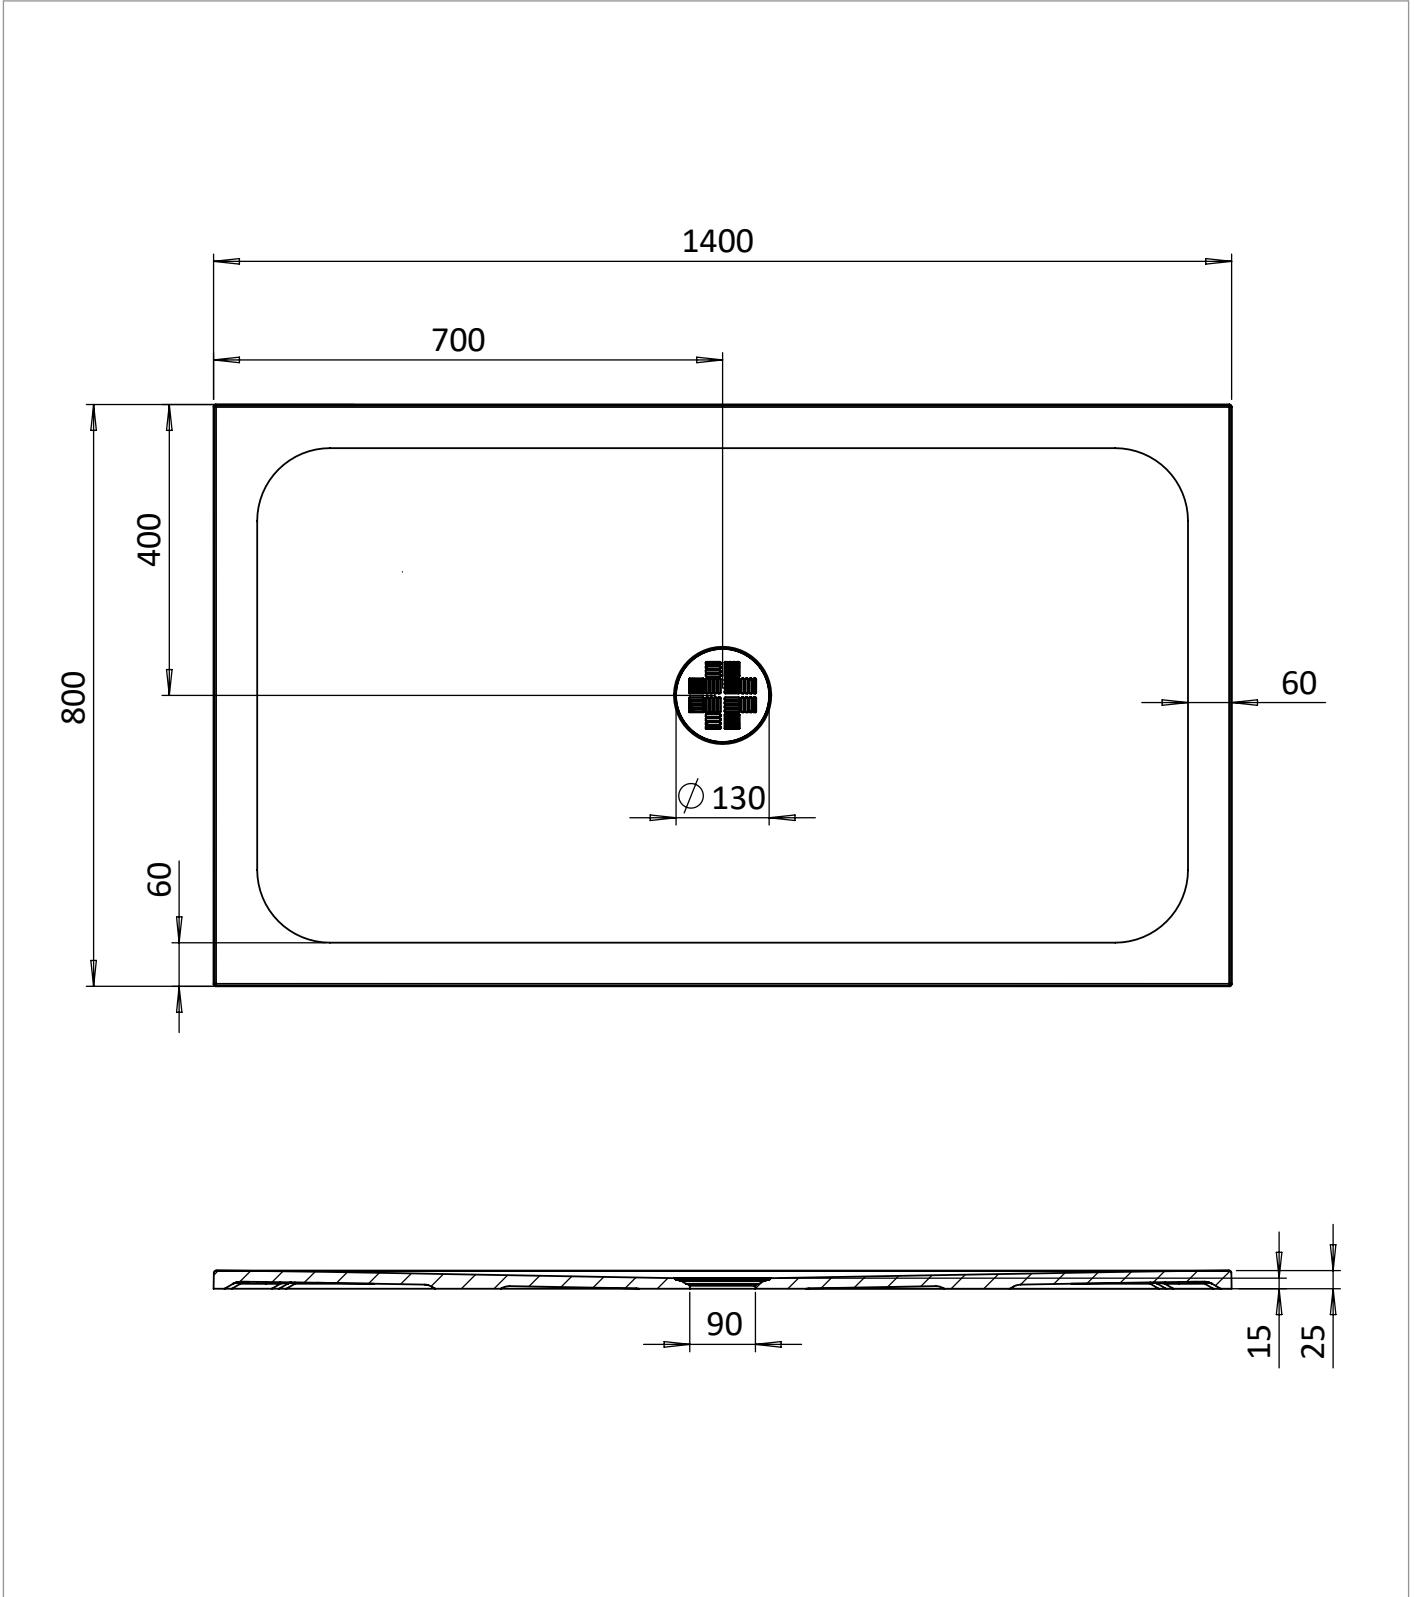

TECHNICAL DIMENSIONS

Dimensions in mm unless otherwise specified.

Tolerances (per material type) apply.