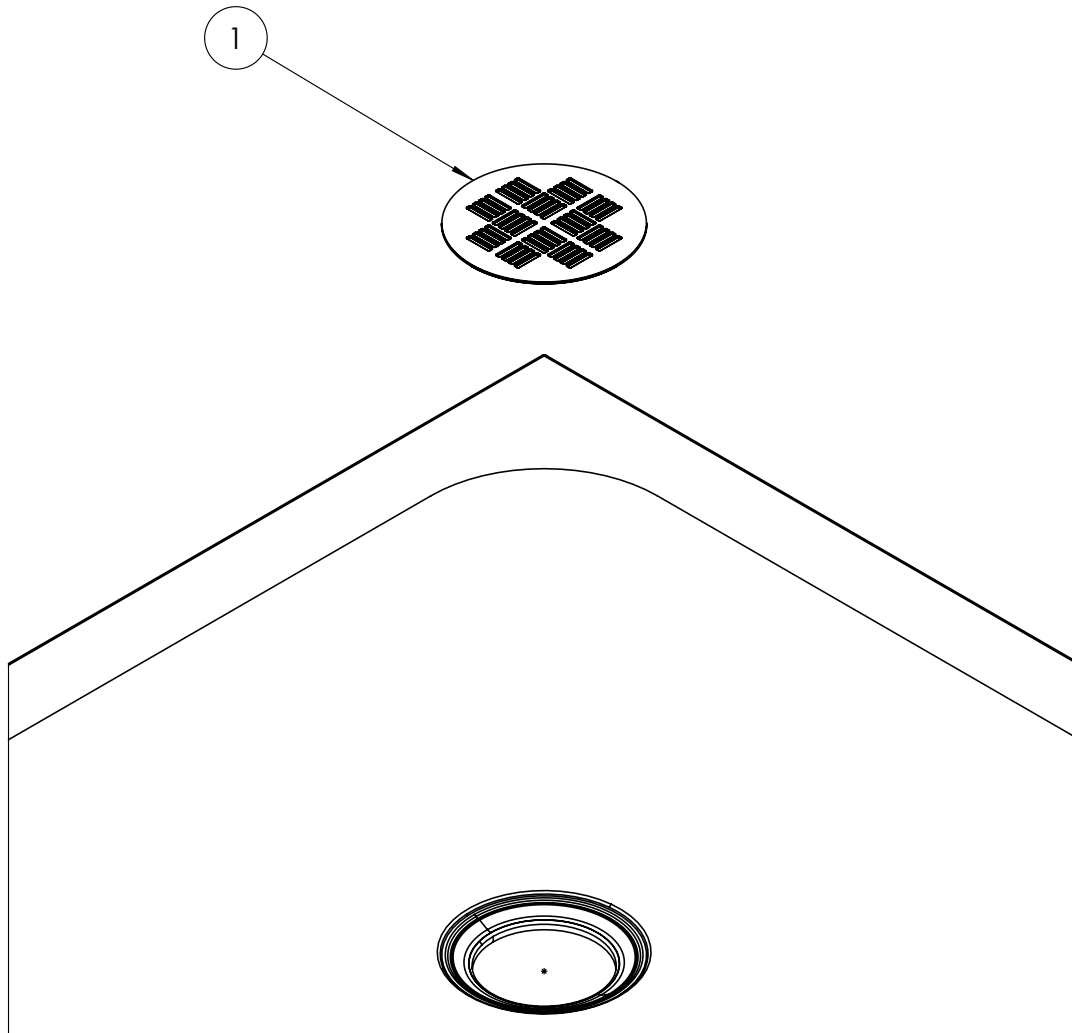

CATEGORY	Showering
COLOUR	Gloss White
FINISH APPLICATION	Gelcoat/Nanocoat
PRIMARY MATERIAL	Dolomite
SECONDARY MATERIAL	Stone Resin
PRODUCT LENGTH MM	1200
PRODUCT HEIGHT MM	25
PRODUCT WIDTH MM	800
PRODUCT BOXED WEIGHT (KG)	34.36
INSTALL TYPE	Floor Mounted
STANDARDS	EN 14527:2016+A1:2018

TECHNICAL DIMENSIONS

Dimensions in mm unless otherwise specified.

Tolerances (per material type) apply.

SPARES LIST

Only the parts labelled are available as spares.

NUMBER	PART CODE	DESCRIPTION
1	CREOWASTEW	Creo Shower Waste Cover White
	MINERALPOLISH	Cast Mineral Marble Polishing Compound
	MINERALREPAIRKITWG	Cast Mineral Marble Repair Kit White Gloss
	MINERALTOUCHKITWG	Cast Mineral Marble Touch Up Kit White Gloss

Declaration of Performance

No. DOP-CW-ST-21032023-A

Product type: **Shower tray**

Intended use: **Shower tray for personal hygiene.**

Name, Address & Contact information of the Manufacturer:

Crosswater Limited, Lake View House, Rennie Drive, Dartford, Kent, DA1 5FU.