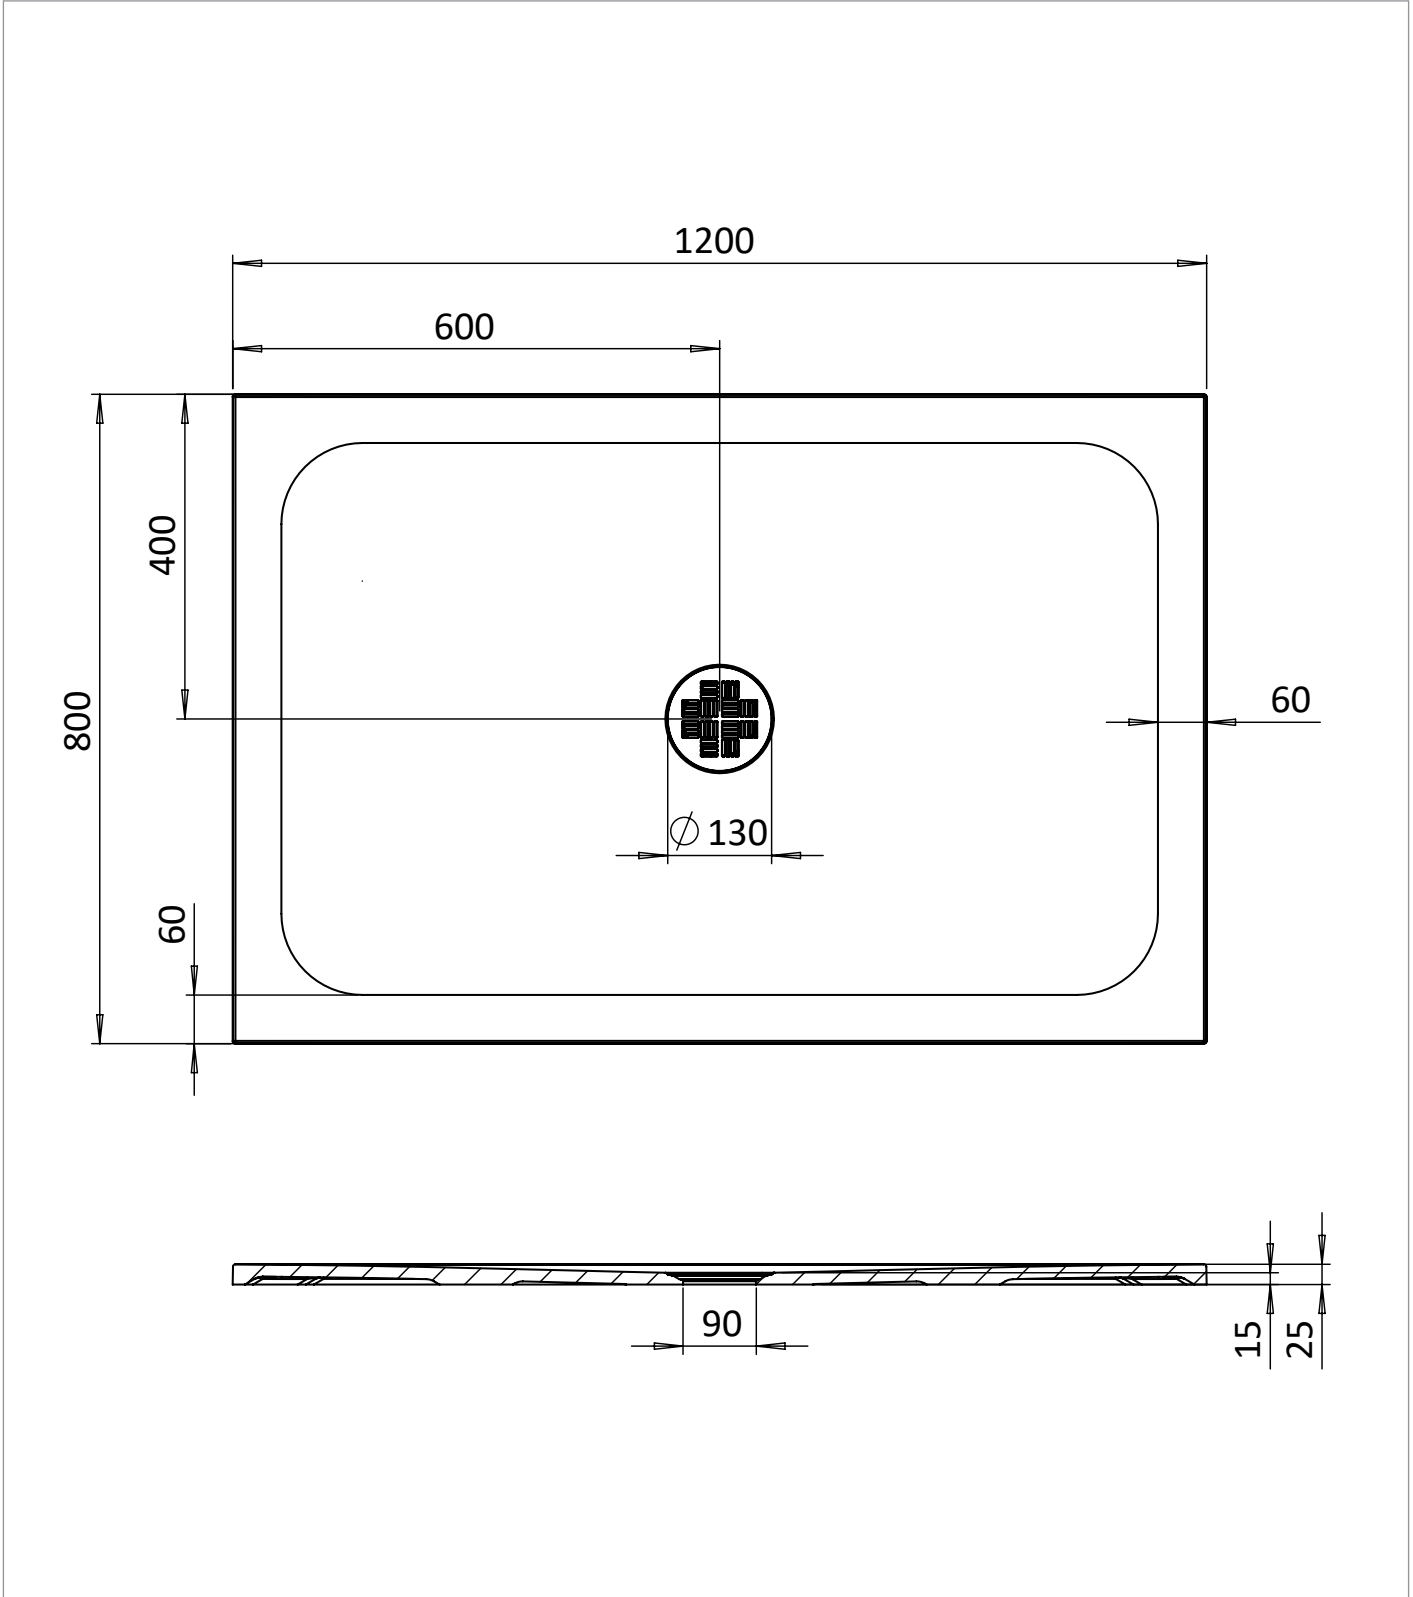

TECHNICAL DIMENSIONS

Dimensions in mm unless otherwise specified.

Tolerances (per material type) apply.