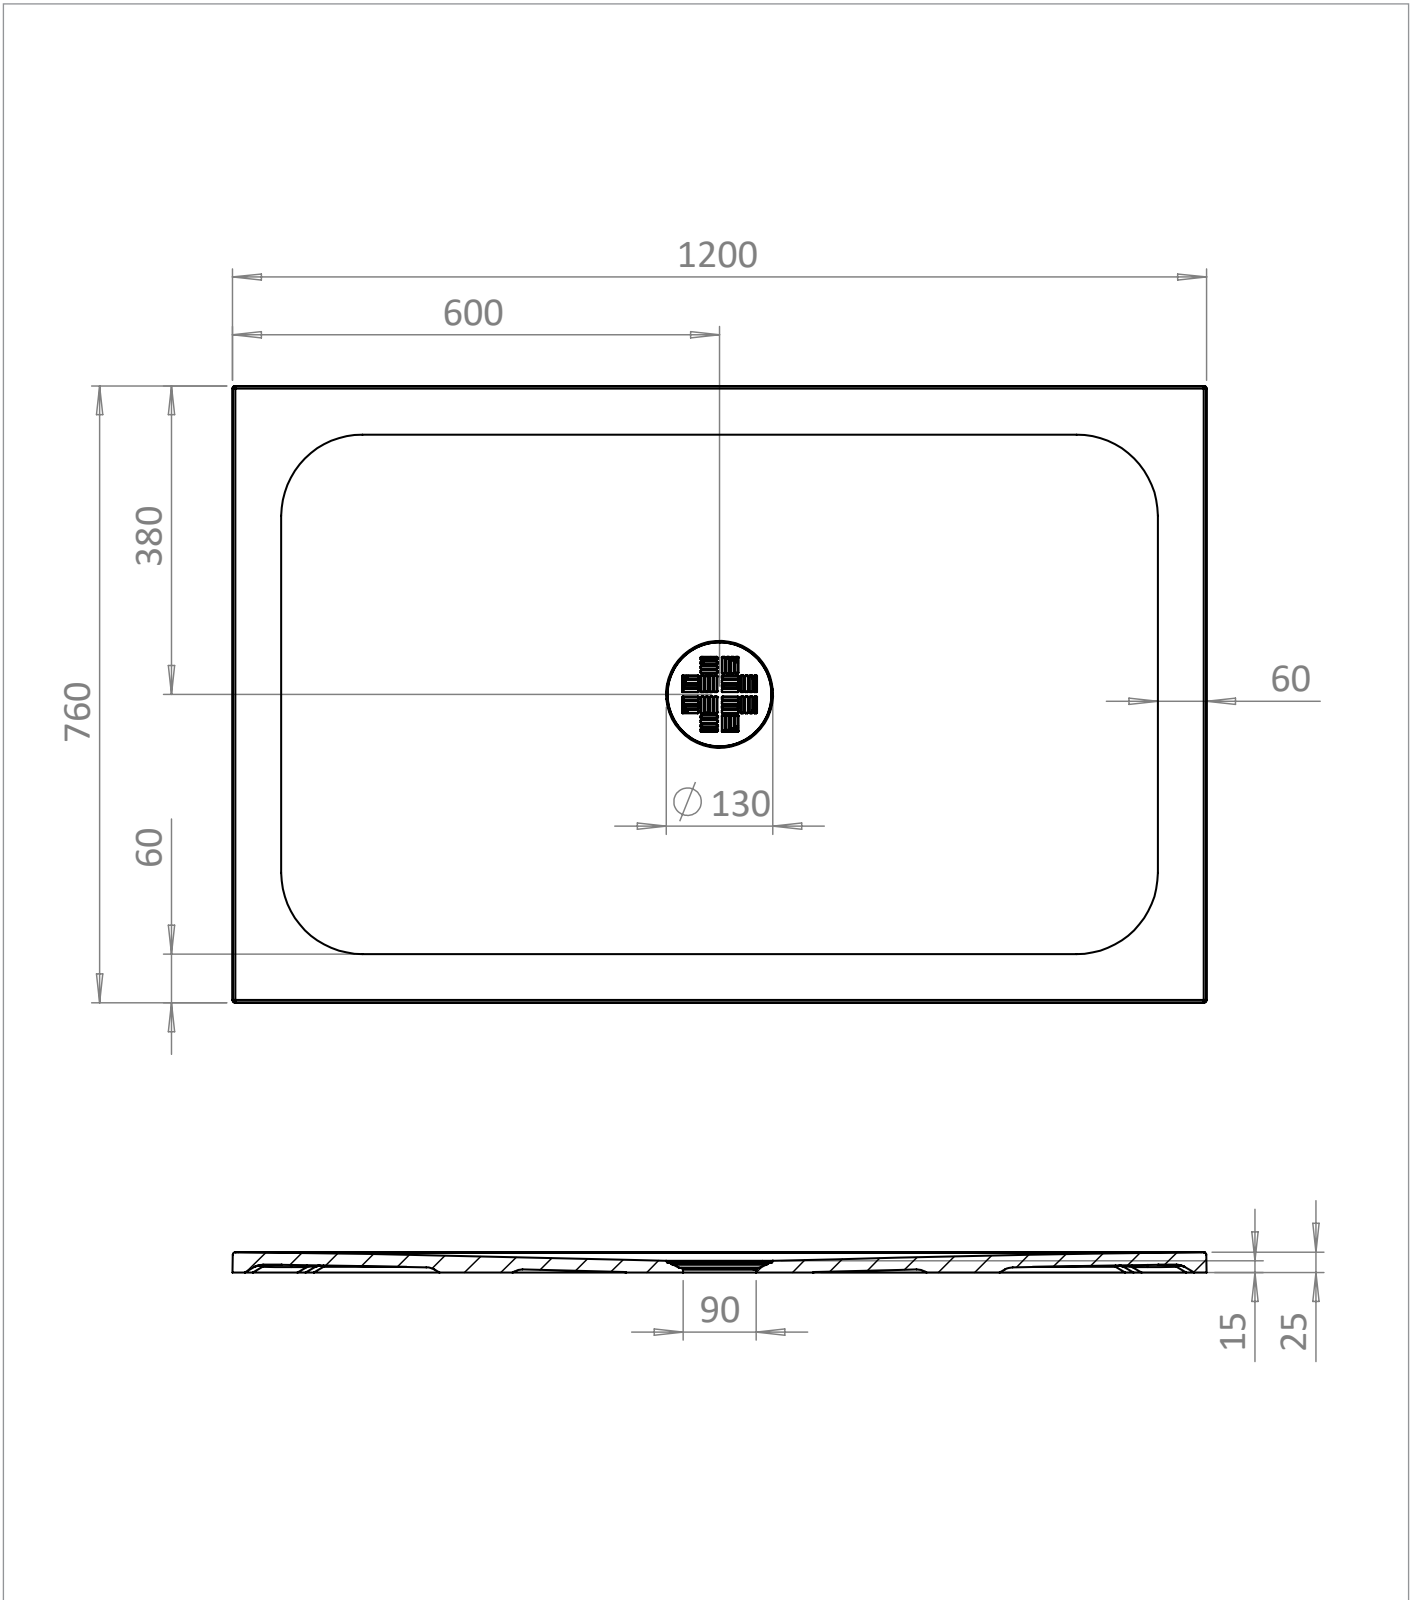

## DESCRIPTION

Creo Rectangle Shower Tray 760x1200  
25mm White

CATEGORY	Showering
COLOUR	Gloss White
FINISH APPLICATION	Gelcoat/Nanocoat
PRIMARY MATERIAL	Dolomite
SECONDARY MATERIAL	Stone Resin
PRODUCT LENGTH MM	1200
PRODUCT HEIGHT MM	25
PRODUCT WIDTH MM	760
PRODUCT BOXED WEIGHT (KG)	32.73
INSTALL TYPE	Floor Mounted
STANDARDS	EN 14527:2016+A1:2018

WASTE INCLUDED	No
WASTE WATER FLOW RATE LPM	30
OUTER EDGE DIMENSION - TRAYS (MM)	60
WASTE LOCATION	Center
ANTI-SLIP CLASS	Class A DIN 51097
WASTE SHAPE	Circular
DRYING AREA	No
RISER KIT INCLUDED	No
TRAY PLANE TOLERANCE MM	+2/-2 mm
TRAY WIDTH TOLERANCE MM	+5/0 mm
TRAY LENGTH TOLERANCE MM	+5/0 mm
TRAY HEIGHT TOLERANCE MM	+2/-2 mm
TRAY WASTE HOLE TOLERANCE MM	+1/-1 mm
WASTE HOLE DIAMETER MM	90

## TECHNICAL DIMENSIONS

Dimensions in mm unless otherwise specified.

Tolerances (per material type) apply.

# Declaration of Performance

No. DOP-CW-ST-21032023-A

Product type: **Shower tray**

Intended use: **Shower tray for personal hygiene.**

Name, Address & Contact information of the Manufacturer:

**Crosswater Limited, Lake View House, Rennie Drive, Dartford, Kent, DA1 5FU.**