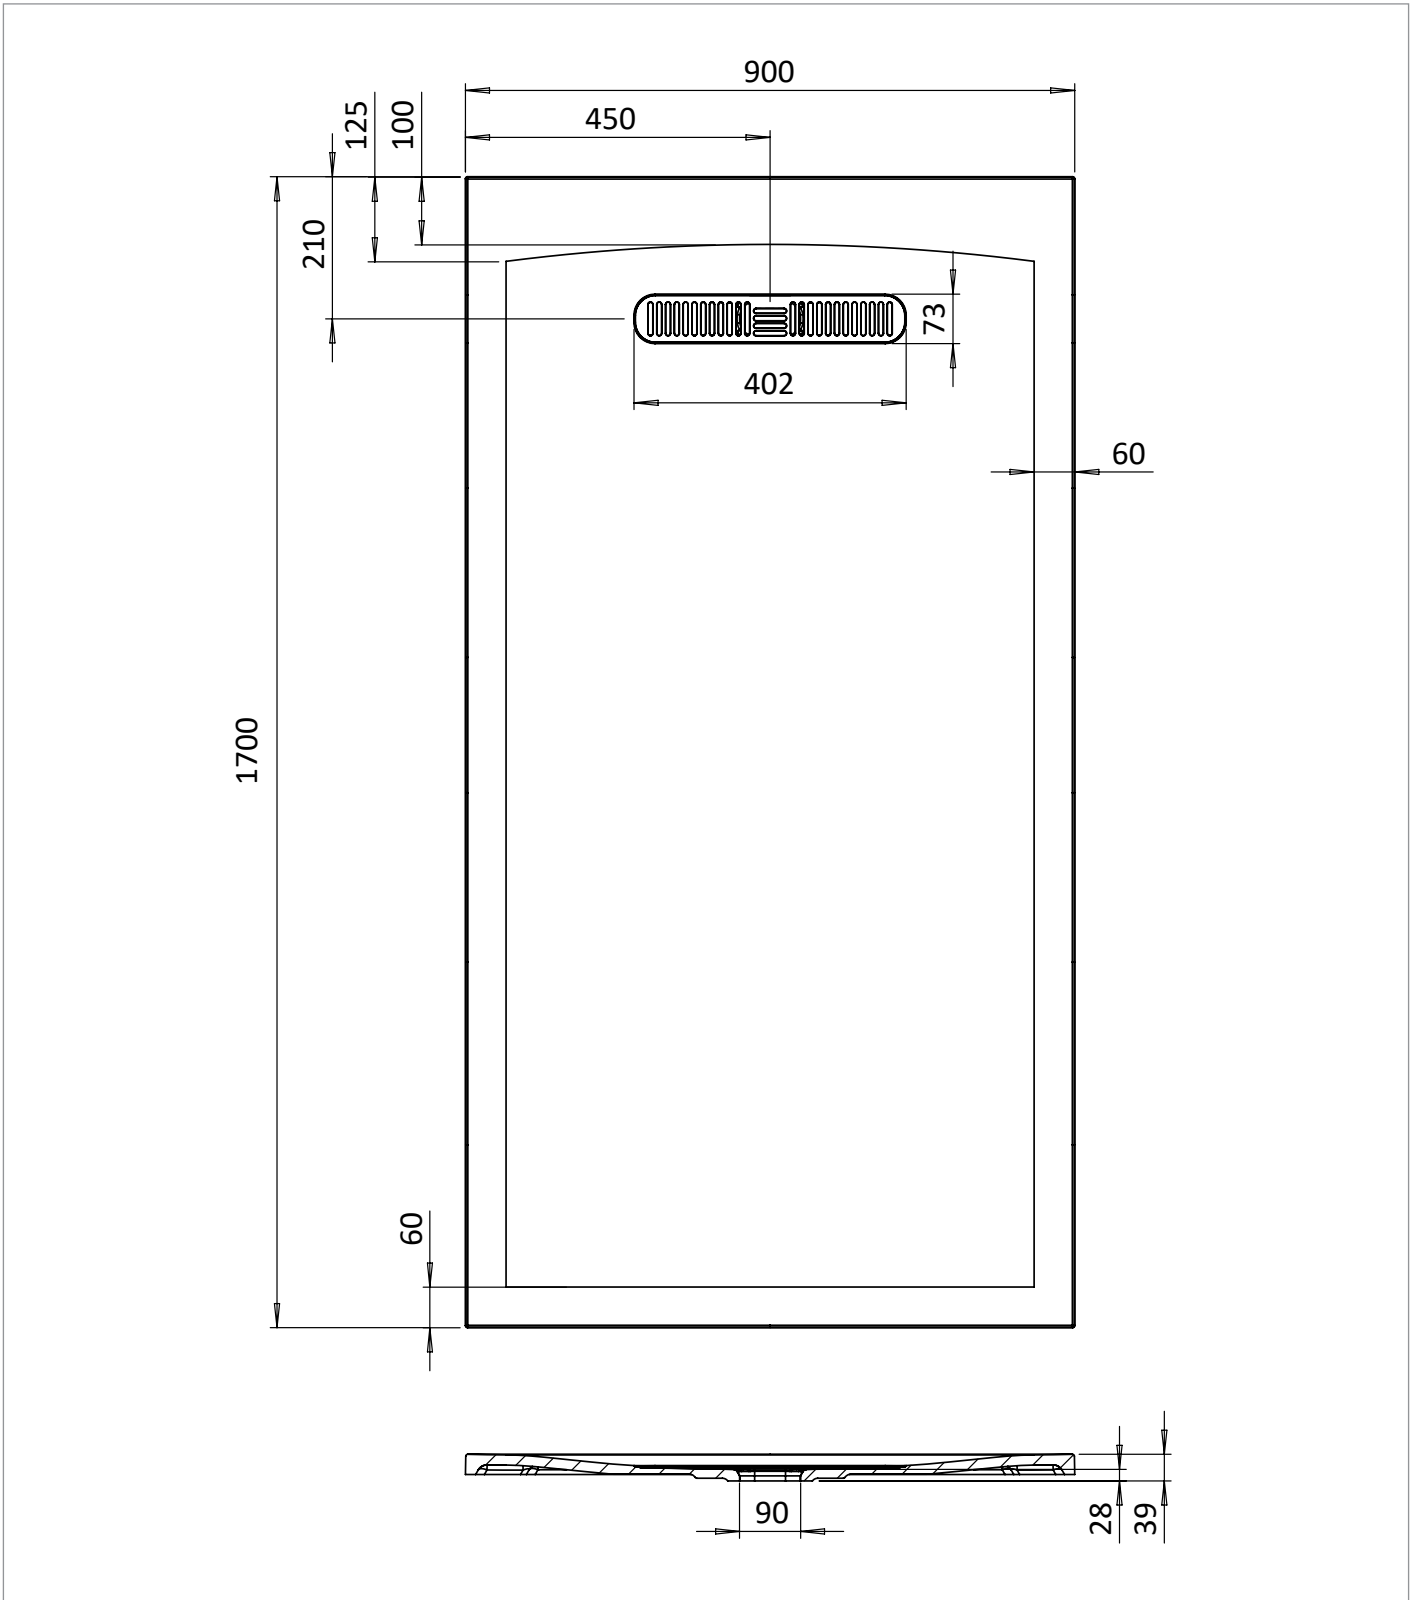

## DESCRIPTION

Vito Rectangle Shower Tray 900x1700  
25mm White

WEBSITE LINK [Click Here](#)

CATEGORY	Showering
COLOUR	Gloss White
FINISH APPLICATION	Gelcoat/Nanocoat
PRIMARY MATERIAL	Dolomite
SECONDARY MATERIAL	Stone Resin
PRODUCT LENGTH MM	1700
PRODUCT HEIGHT MM	28
PRODUCT WIDTH MM	900
PRODUCT BOXED WEIGHT (KG)	55.06
INSTALL TYPE	Floor Mounted
STANDARDS	EN 14527:2016+A1:2018

WASTE INCLUDED	No
WASTE WATER FLOW RATE LPM	32
OUTER EDGE DIMENSION - TRAYS (MM)	60
WASTE LOCATION	End drain
ANTI-SLIP CLASS	Class A DIN 51097
WASTE SHAPE	Rectangular
DRYING AREA	No
RISER KIT INCLUDED	No
TRAY PLANE TOLERANCE MM	+3/-3 mm
TRAY WIDTH TOLERANCE MM	+5/0 mm
TRAY LENGTH TOLERANCE MM	+5/0 mm
TRAY HEIGHT TOLERANCE MM	+2/-2 mm
TRAY WASTE HOLE TOLERANCE MM	+1/-1 mm
WASTE HOLE DIAMETER MM	90

## TECHNICAL DIMENSIONS

Dimensions in mm unless otherwise specified.

Tolerances (per material type) apply.

# Declaration of Performance

No. DOP-CW-ST-21032023-A

Product type: **Shower tray**

Intended use: **Shower tray for personal hygiene.**

Name, Address & Contact information of the Manufacturer:

**Crosswater Limited, Lake View House, Rennie Drive, Dartford, Kent, DA1 5FU.**