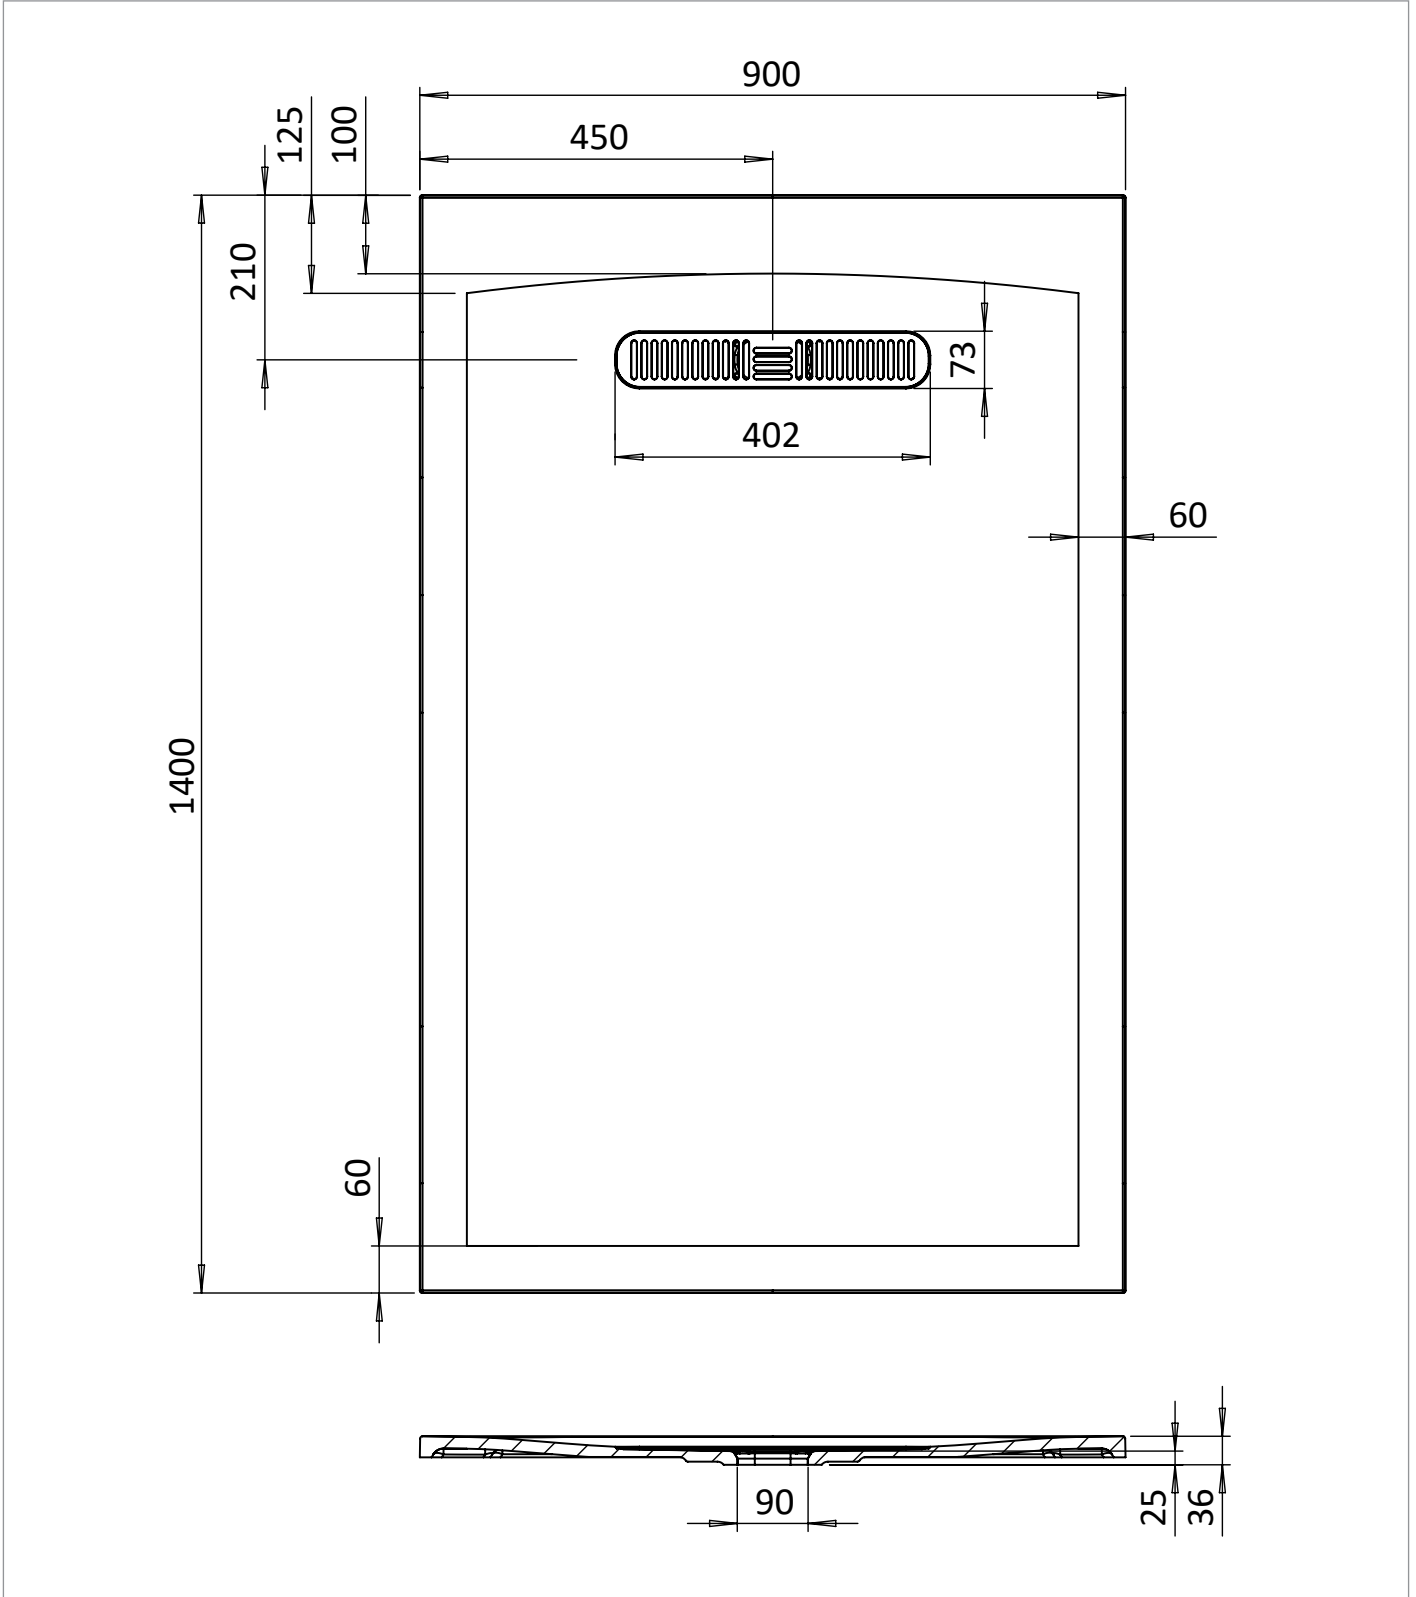

TECHNICAL DIMENSIONS

Dimensions in mm unless otherwise specified.

Tolerances (per material type) apply.