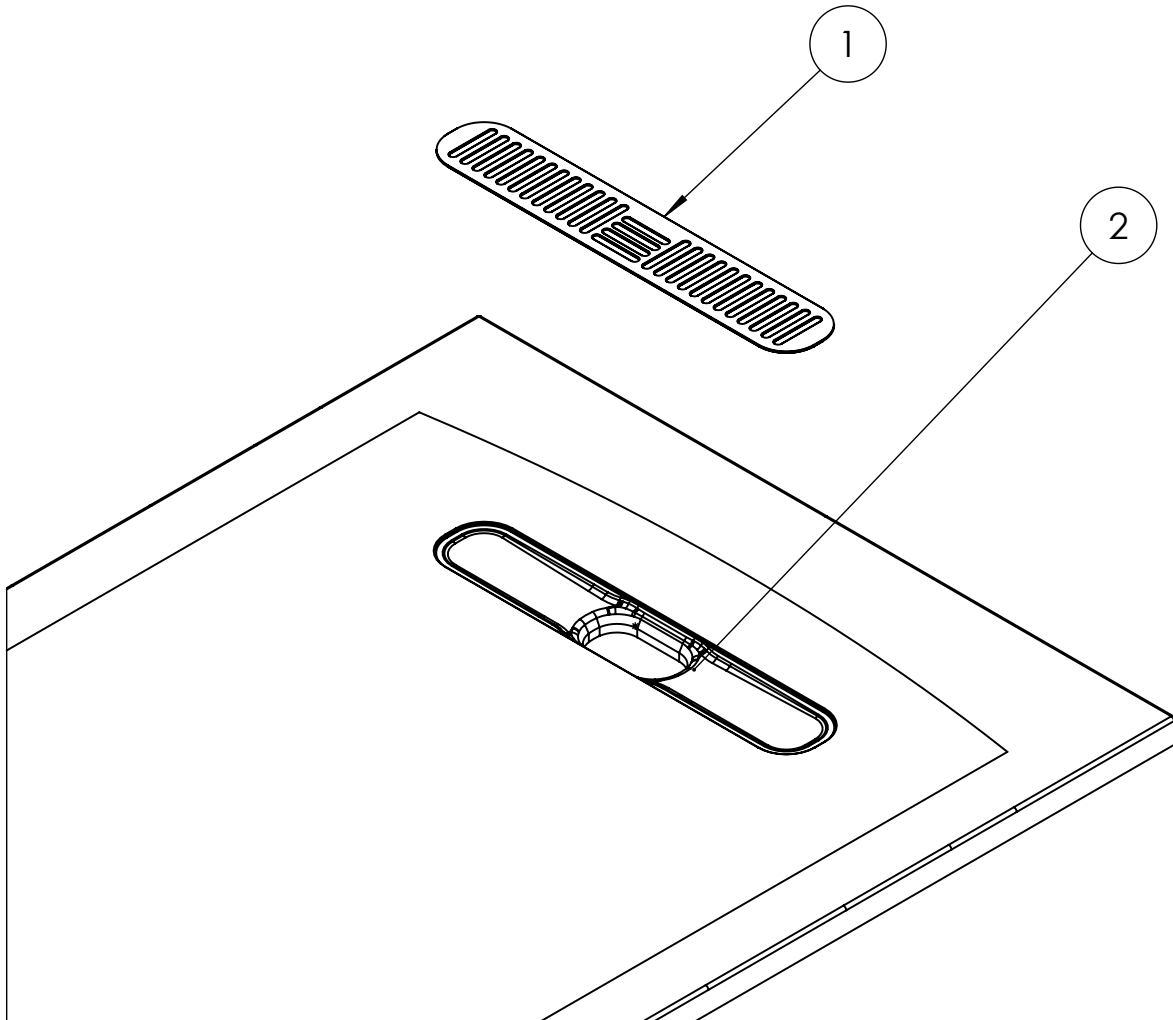

CATEGORY	Showering
COLOUR	Gloss White
FINISH APPLICATION	Gelcoat/Nanocoat
PRIMARY MATERIAL	Dolomite
SECONDARY MATERIAL	Stone Resin
PRODUCT LENGTH MM	1400
PRODUCT HEIGHT MM	25
PRODUCT WIDTH MM	900
PRODUCT BOXED WEIGHT (KG)	45.33
INSTALL TYPE	Floor Mounted
STANDARDS	EN 14527:2016+A1:2018

TECHNICAL DIMENSIONS

Dimensions in mm unless otherwise specified.

Tolerances (per material type) apply.

SPARES LIST

Only the parts labelled are available as spares.

NUMBER	PART CODE	DESCRIPTION
1	VITOWASTEW	Vito Shower Waste Cover White
2	VITOFLLANGE	Vito Shower Waste Flange
	MINERALPOLISH	Cast Mineral Marble Polishing Compound
	MINERALREPAIRKITWG	Cast Mineral Marble Repair Kit White Gloss
	MINERALTOUCHKITWG	Cast Mineral Marble Touch Up Kit White Gloss

Declaration of Performance

No. DOP-CW-ST-21032023-A

Product type: **Shower tray**

Intended use: **Shower tray for personal hygiene.**

Name, Address & Contact information of the Manufacturer:

Crosswater Limited, Lake View House, Rennie Drive, Dartford, Kent, DA1 5FU.