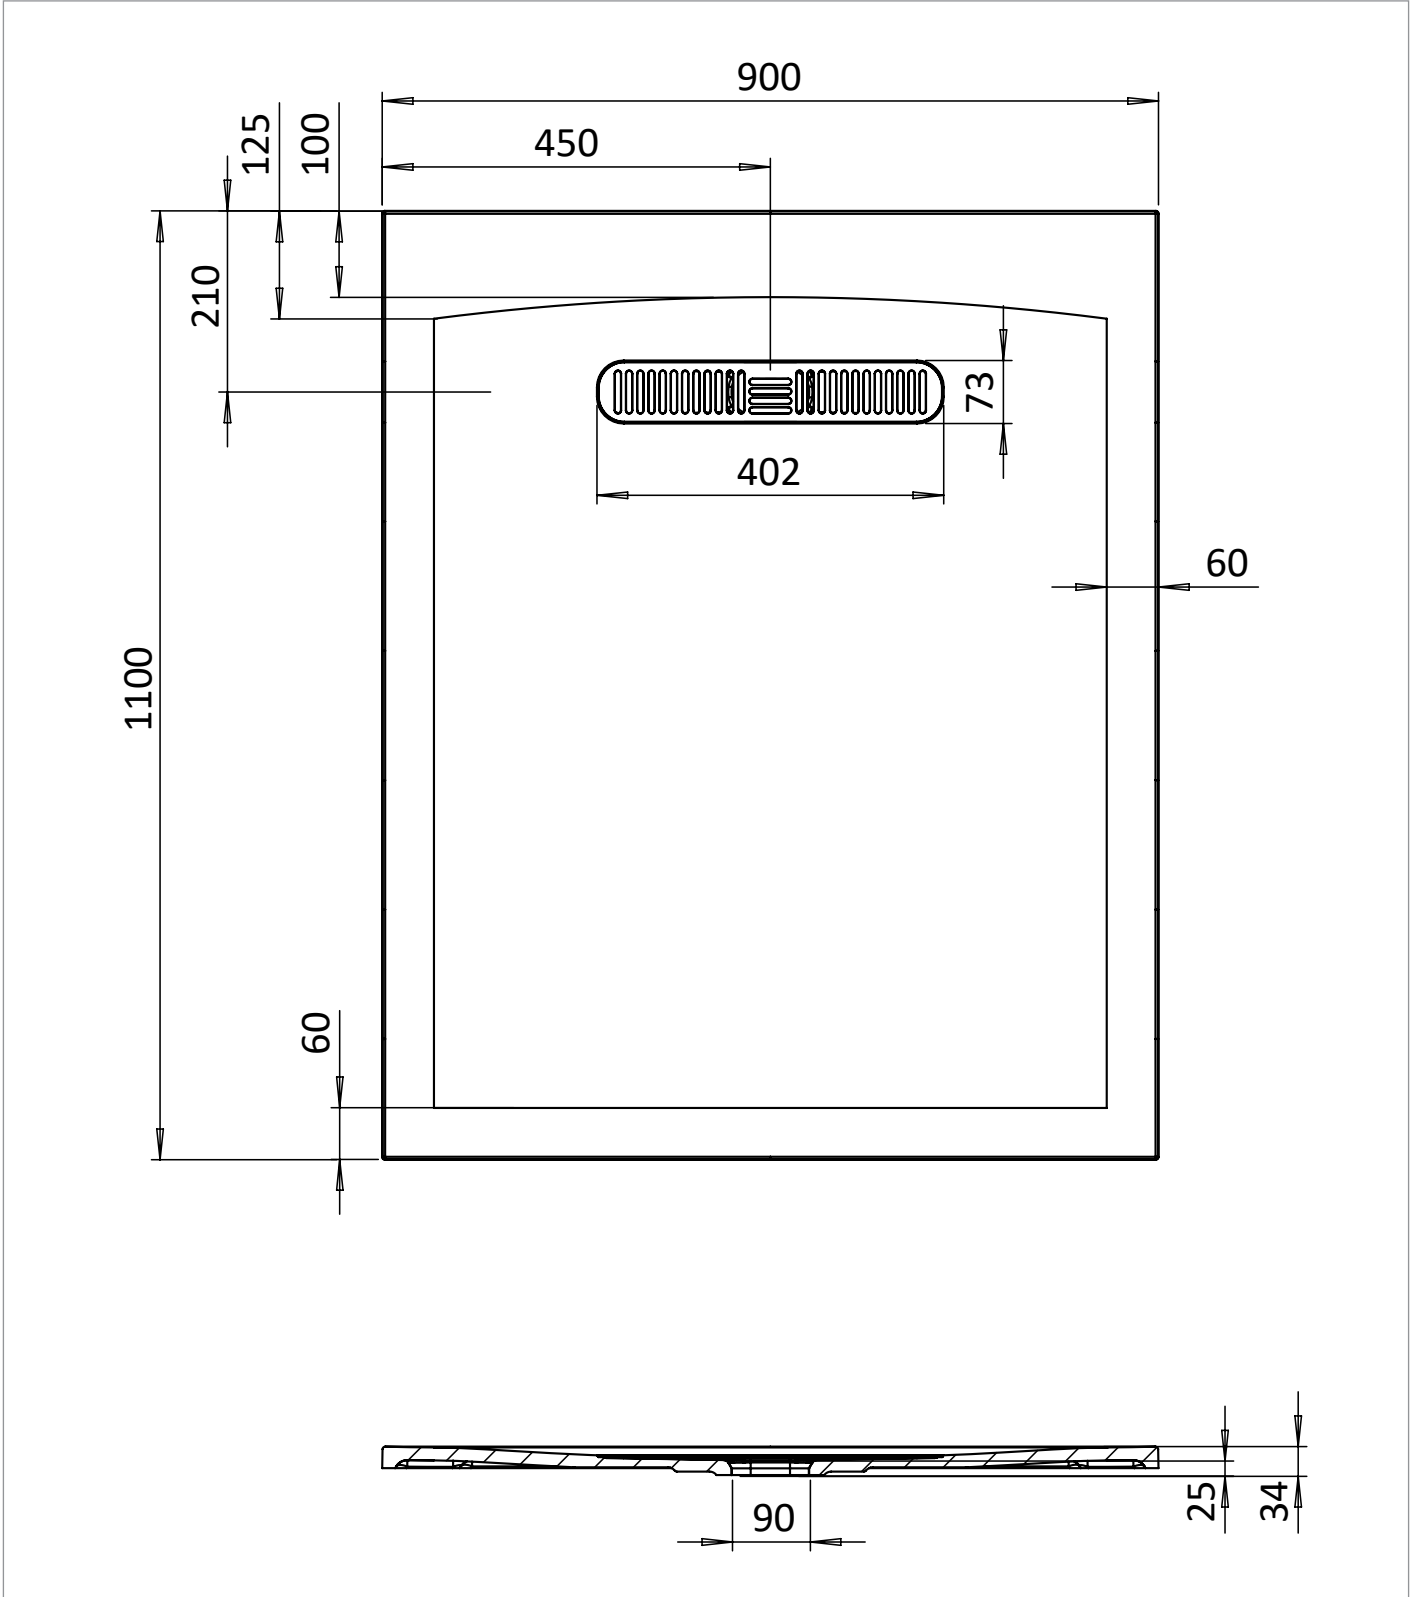

## DESCRIPTION

Vito Rectangle Shower Tray 900x1100  
25mm White

WEBSITE LINK [Click Here](#)

CATEGORY	Showering
COLOUR	Gloss White
FINISH APPLICATION	Gelcoat/Nanocoat
PRIMARY MATERIAL	Dolomite
SECONDARY MATERIAL	Stone Resin
PRODUCT LENGTH MM	1100
PRODUCT HEIGHT MM	25
PRODUCT WIDTH MM	900
PRODUCT BOXED WEIGHT (KG)	36.25
INSTALL TYPE	Floor Mounted
STANDARDS	EN 14527:2016+A1:2018

WASTE INCLUDED	No
WASTE WATER FLOW RATE LPM	32
OUTER EDGE DIMENSION - TRAYS (MM)	60
WASTE LOCATION	End drain
ANTI-SLIP CLASS	Class A DIN 51097
WASTE SHAPE	Rectangular
DRYING AREA	No
RISER KIT INCLUDED	No
TRAY PLANE TOLERANCE MM	+2/-2 mm
TRAY WIDTH TOLERANCE MM	+5/0 mm
TRAY LENGTH TOLERANCE MM	+5/0 mm
TRAY HEIGHT TOLERANCE MM	+2/-2 mm
TRAY WASTE HOLE TOLERANCE MM	+1/-1 mm
WASTE HOLE DIAMETER MM	90

## TECHNICAL DIMENSIONS

Dimensions in mm unless otherwise specified.

Tolerances (per material type) apply.

# Declaration of Performance

No. DOP-CW-ST-21032023-A

Product type: **Shower tray**

Intended use: **Shower tray for personal hygiene.**

Name, Address & Contact information of the Manufacturer:

**Crosswater Limited, Lake View House, Rennie Drive, Dartford, Kent, DA1 5FU.**