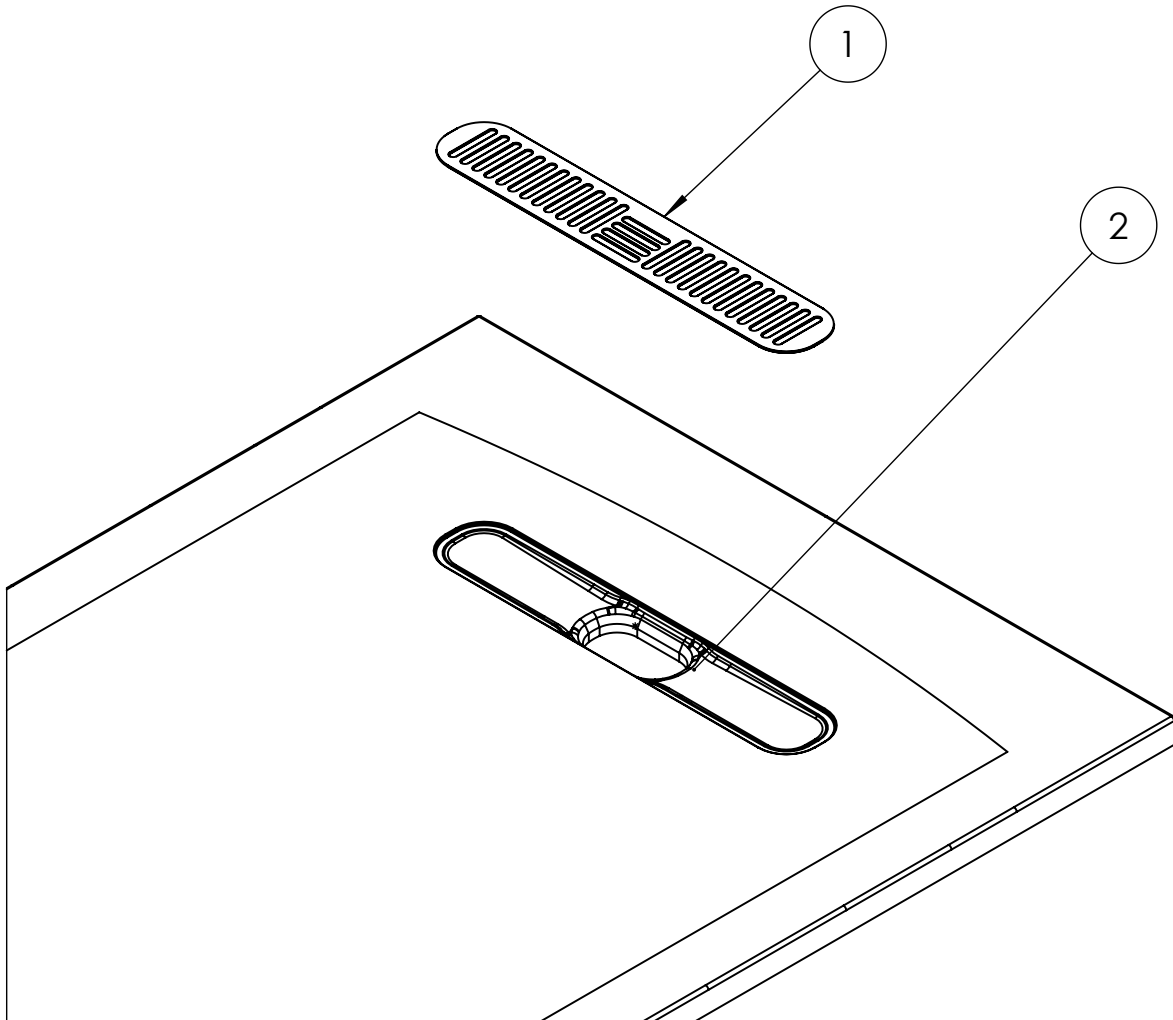

CATEGORY	Showering
COLOUR	Gloss White
FINISH APPLICATION	Gelcoat/Nanocoat
PRIMARY MATERIAL	Dolomite
SECONDARY MATERIAL	Stone Resin
PRODUCT LENGTH MM	1200
PRODUCT HEIGHT MM	25
PRODUCT WIDTH MM	800
PRODUCT BOXED WEIGHT (KG)	34.41
INSTALL TYPE	Floor Mounted
STANDARDS	EN 14527:2016+A1:2018

TECHNICAL DIMENSIONS

Dimensions in mm unless otherwise specified.

Tolerances (per material type) apply.

SPARES LIST

Only the parts labelled are available as spares.

NUMBER	PART CODE	DESCRIPTION
1	VITOWASTEW	Vito Shower Waste Cover White
2	VITOFLLANGE	Vito Shower Waste Flange
	MINERALPOLISH	Cast Mineral Marble Polishing Compound
	MINERALREPAIRKITWG	Cast Mineral Marble Repair Kit White Gloss
	MINERALTOUCHKITWG	Cast Mineral Marble Touch Up Kit White Gloss

Declaration of Performance

No. DOP-CW-ST-21032023-A

Product type: **Shower tray**

Intended use: **Shower tray for personal hygiene.**

Name, Address & Contact information of the Manufacturer:

Crosswater Limited, Lake View House, Rennie Drive, Dartford, Kent, DA1 5FU.