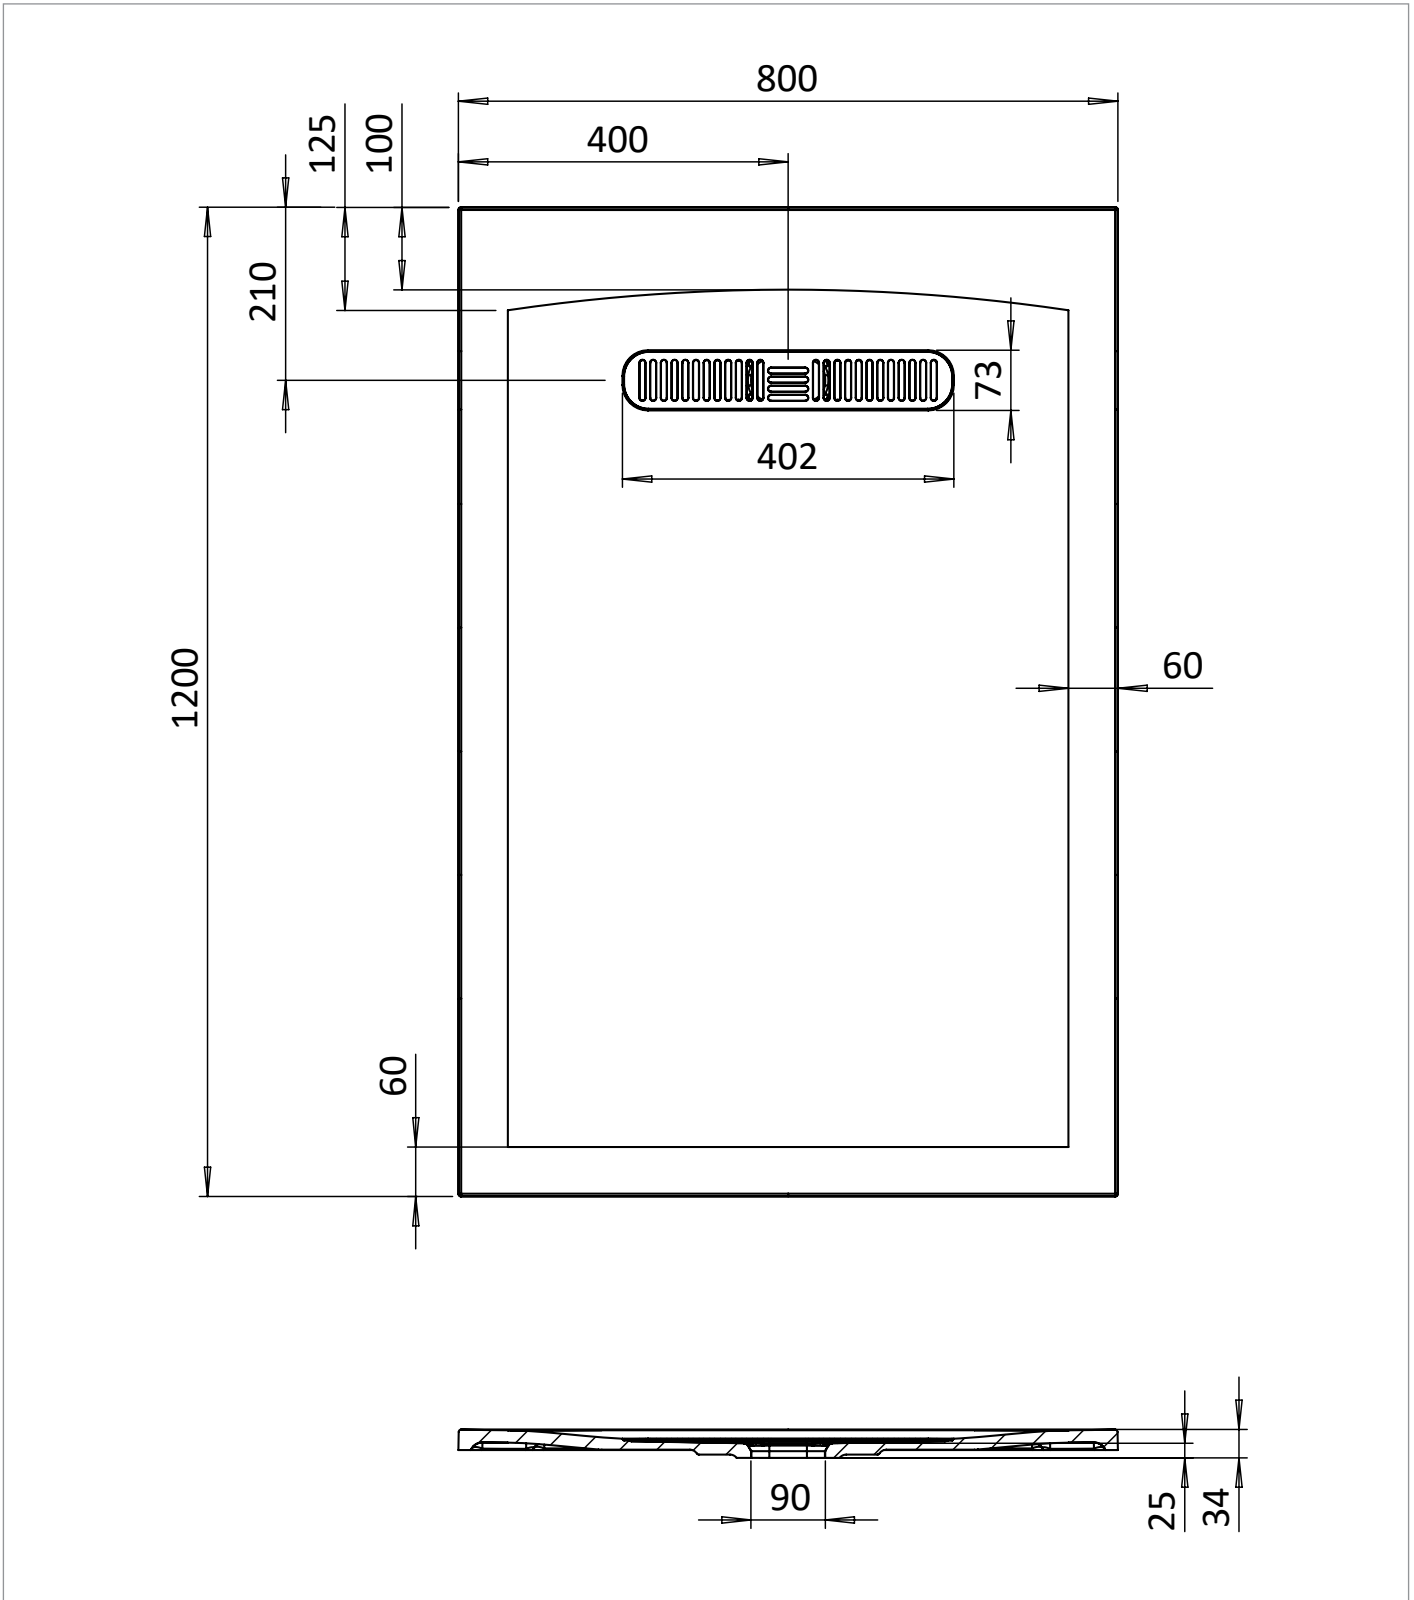

TECHNICAL DIMENSIONS

Dimensions in mm unless otherwise specified.

Tolerances (per material type) apply.