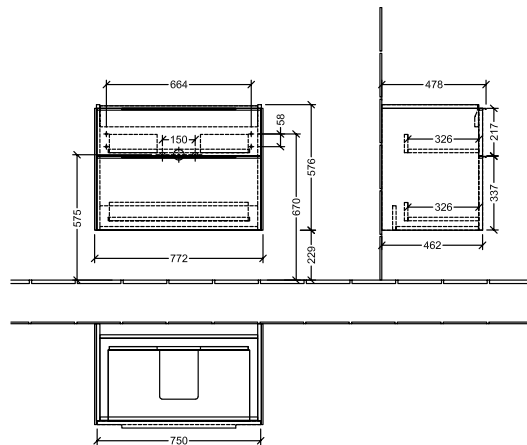

TECHNICAL DRAWINGS

C57400RH

Subway 3.0 C5740	 Villeroy & Boch 1748
V01 / 08.12.2020