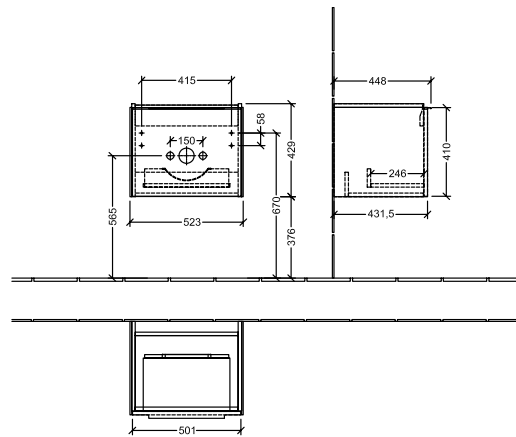

TECHNICAL DRAWINGS

C57900RH

Subway 3.0 C5790	 Villeroy & Boch 1748
V01 / 08.12.2020