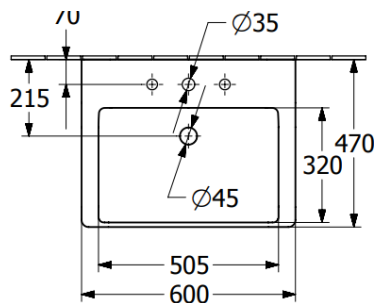

Article title	Villeroy & Boch Subway 3.0 Washbasins, 600 x 470 x 165 mm, White Alpin, with overflow, unpolished
Article number	4A706001
Assembly / Assembly type	wall-mounted
Scope of delivery	1 x vanity washbasin
Depth in mm	470
Width in mm	600
Height in mm	165
Interior depth	120
Collection	Subway 3.0
Product designation	Washbasins
Suitable for	3-hole mixer, Matching Villeroy&Boch furniture
Material	TitanCeram
surface	glossy
With overflow	Yes
Shape	Rectangle
Colour designation	White Alpin
Antibacterial surface (with AntiBac)	No
Easy surface cleaning (CeramicPlus)	No
Number of tap holes punched through	1
Number of tap holes pre-drilled	2
Underside of washbasin	unpolished
Number of bowls	1