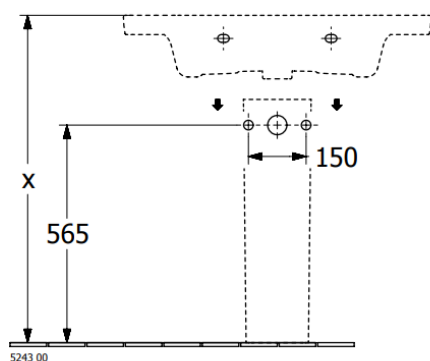

5243 00

5244 00

SUBWAY 3.0 VANITY WASHBASIN RECTANGLE

PRODUCT INFORMATION

Article title	Villeroy & Boch Subway 3.0 Vanity washbasin, 800 x 470 x 165 mm, White Alpin, with overflow, unpolished
Article number	4A708001
Assembly / Assembly type	wall-mounted
Scope of delivery	1 x vanity washbasin
Depth in mm	470
Width in mm	800
Height in mm	165
Interior depth	120
Collection	Subway 3.0
Product designation	Vanity washbasin
Suitable for	3-hole mixer, Matching Villeroy&Boch furniture
Material	TitanCeram
surface	glossy
With overflow	Yes
Shape	Rectangle
Colour designation	White Alpin
Antibacterial surface (with AntiBac)	No
Easy surface cleaning (CeramicPlus)	No
Number of tap holes punched through	1
Number of tap holes pre-drilled	2
Underside of washbasin	unpolished
Number of bowls	1