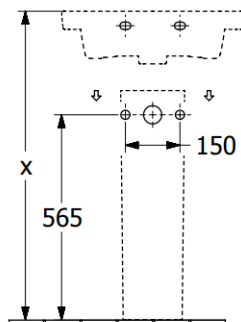

PRODUCT INFORMATION

Article title	Villeroy & Boch Subway 3.0 Handwashbasin, 500 x 400 x 145 mm, White Alpin, with overflow, unpolished
Article number	4370FF01
Assembly / Assembly type	wall-mounted
Assembly instructions	for installation with furniture Subway 3.0
Scope of delivery	1 x handwashbasin
Depth in mm	400
Width in mm	500
Height in mm	145
Interior depth	100
Collection	Subway 3.0
Product designation	Handwashbasin
Suitable for	1-hole mixer, Matching Villeroy&Boch furniture
Material	Sanitary ceramics
surface	glossy
With overflow	Yes
Shape	Rectangle
Colour designation	White Alpin
Antibacterial surface (with AntiBac)	No
Easy surface cleaning (CeramicPlus)	No
Number of tap holes punched through	1
Underside of washbasin	unpolished
Number of bowls	1