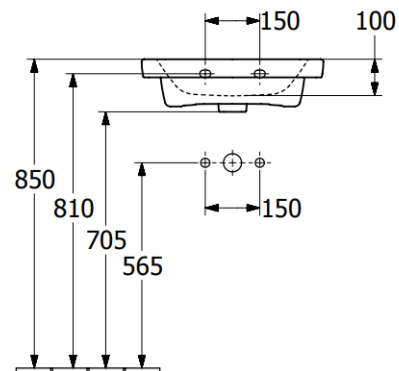

PRODUCT INFORMATION

Article title	Villeroy & Boch Subway 3.0 Handwashbasin, 500 x 400 x 145 mm, White Alpin, with overflow, unpolished
Article number	4370FF01
Assembly / Assembly type	wall-mounted
Assembly instructions	for installation with furniture Subway 3.0
Scope of delivery	1 x handwashbasin
Depth in mm	400
Width in mm	500
Height in mm	145
Interior depth	100
Collection	Subway 3.0
Product designation	Handwashbasin
Suitable for	1-hole mixer, Matching Villeroy&Boch furniture
Material	Sanitary ceramics
surface	glossy
With overflow	Yes
Shape	Rectangle
Colour designation	White Alpin
Antibacterial surface (with AntiBac)	No
Easy surface cleaning (CeramicPlus)	No
Number of tap holes punched through	1
Underside of washbasin	unpolished
Number of bowls	1