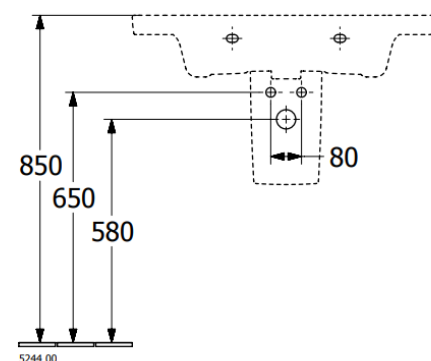

5243 00

5244 00

SUBWAY 3.0 VANITY WASHBASIN RECTANGLE

PRODUCT INFORMATION

Article title	Villeroy & Boch Subway 3.0 Vanity washbasin, 800 x 470 x 165 mm, White Alpin, with overflow, unpolished
Article number	4A708001
Assembly / Assembly type	wall-mounted
Scope of delivery	1 x vanity washbasin
Depth in mm	470
Width in mm	800
Height in mm	165
Interior depth	120
Collection	Subway 3.0
Product designation	Vanity washbasin
Suitable for	3-hole mixer, Matching Villeroy&Boch furniture
Material	TitanCeram
surface	glossy
With overflow	Yes
Shape	Rectangle
Colour designation	White Alpin
Antibacterial surface (with AntiBac)	No
Easy surface cleaning (CeramicPlus)	No
Number of tap holes punched through	1
Number of tap holes pre-drilled	2
Underside of washbasin	unpolished
Number of bowls	1