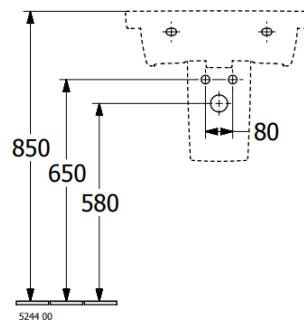

Article title	Villeroy & Boch Subway 3.0 Washbasins, 550 x 440 x 165 mm, White Alpin, with overflow, unpolished
Article number	4A70F401
Assembly / Assembly type	wall-mounted
Assembly instructions	for installation with furniture Subway 3.0
Scope of delivery	1 x vanity washbasin
Depth in mm	440
Width in mm	550
Height in mm	165
Interior depth	120
Collection	Subway 3.0
Product designation	Washbasins
Suitable for	3-hole mixer, Matching Villeroy&Boch furniture
Material	Sanitary ceramics
surface	glossy
With overflow	Yes
Shape	Rectangle
Colour designation	White Alpin
Antibacterial surface (with AntiBac)	No
Easy surface cleaning (CeramicPlus)	No
Number of tap holes punched through	1
Number of tap holes pre-drilled	2
Underside of washbasin	unpolished
Number of bowls	1