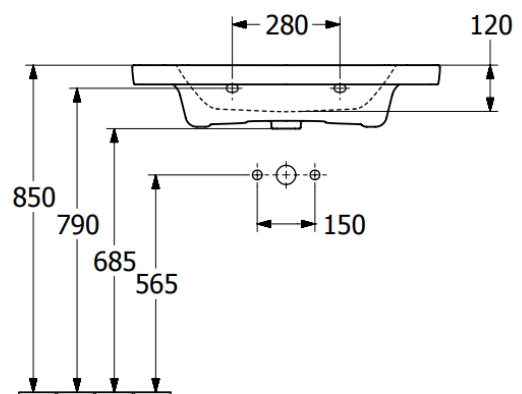

5243 00

5244 00

SUBWAY 3.0 VANITY WASHBASIN RECTANGLE

PRODUCT INFORMATION

Article title	Villeroy & Boch Subway 3.0 Vanity washbasin, 800 x 470 x 165 mm, White Alpin, with overflow, unpolished
Article number	4A708001
Assembly / Assembly type	wall-mounted
Scope of delivery	1 x vanity washbasin
Depth in mm	470
Width in mm	800
Height in mm	165
Interior depth	120
Collection	Subway 3.0
Product designation	Vanity washbasin
Suitable for	3-hole mixer, Matching Villeroy&Boch furniture
Material	TitanCeram
surface	glossy
With overflow	Yes
Shape	Rectangle
Colour designation	White Alpin
Antibacterial surface (with AntiBac)	No
Easy surface cleaning (CeramicPlus)	No
Number of tap holes punched through	1
Number of tap holes pre-drilled	2
Underside of washbasin	unpolished
Number of bowls	1