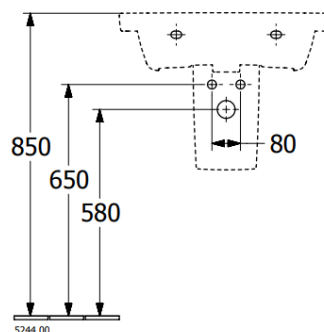

Article title	Villeroy & Boch Subway 3.0 Washbasins, 600 x 470 x 165 mm, White Alpin, with overflow, unpolished
Article number	4A706001
Assembly / Assembly type	wall-mounted
Scope of delivery	1 x vanity washbasin
Depth in mm	470
Width in mm	600
Height in mm	165
Interior depth	120
Collection	Subway 3.0
Product designation	Washbasins
Suitable for	3-hole mixer, Matching Villeroy&Boch furniture
Material	TitanCeram
surface	glossy
With overflow	Yes
Shape	Rectangle
Colour designation	White Alpin
Antibacterial surface (with AntiBac)	No
Easy surface cleaning (CeramicPlus)	No
Number of tap holes punched through	1
Number of tap holes pre-drilled	2
Underside of washbasin	unpolished
Number of bowls	1