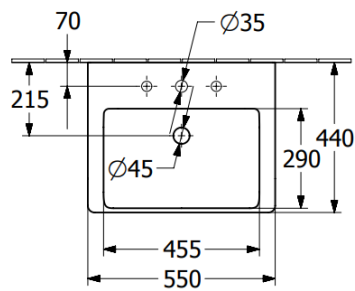

Article title	Villeroy & Boch Subway 3.0 Washbasins, 550 x 440 x 165 mm, White Alpin, with overflow, unpolished
Article number	4A70F401
Assembly / Assembly type	wall-mounted
Assembly instructions	for installation with furniture Subway 3.0
Scope of delivery	1 x vanity washbasin
Depth in mm	440
Width in mm	550
Height in mm	165
Interior depth	120
Collection	Subway 3.0
Product designation	Washbasins
Suitable for	3-hole mixer, Matching Villeroy&Boch furniture
Material	Sanitary ceramics
surface	glossy
With overflow	Yes
Shape	Rectangle
Colour designation	White Alpin
Antibacterial surface (with AntiBac)	No
Easy surface cleaning (CeramicPlus)	No
Number of tap holes punched through	1
Number of tap holes pre-drilled	2
Underside of washbasin	unpolished
Number of bowls	1