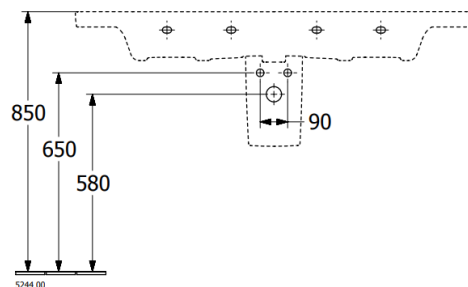

5243 00

5244 00

SUBWAY 3.0 VANITY WASHBASIN RECTANGLE

PRODUCT INFORMATION

Article title	Villeroy & Boch Subway 3.0 Vanity washbasin, 1300 x 470 x 170 mm, White Alpin, with overflow, unpolished
Article number	4A70D501
Assembly / Assembly type	wall-mounted
Scope of delivery	1 x vanity washbasin
Depth in mm	470
Width in mm	1300
Height in mm	170
Interior depth	120
Collection	Subway 3.0
Product designation	Vanity washbasin
Suitable for	3-hole mixer, Matching Villeroy&Boch furniture
Material	TitanCeram
surface	glossy
With overflow	Yes
Shape	Rectangle
Colour designation	White Alpin
Antibacterial surface (with AntiBac)	No
Easy surface cleaning (CeramicPlus)	No
Number of tap holes punched through	1
Number of tap holes pre-drilled	2
Underside of washbasin	unpolished
Number of bowls	1