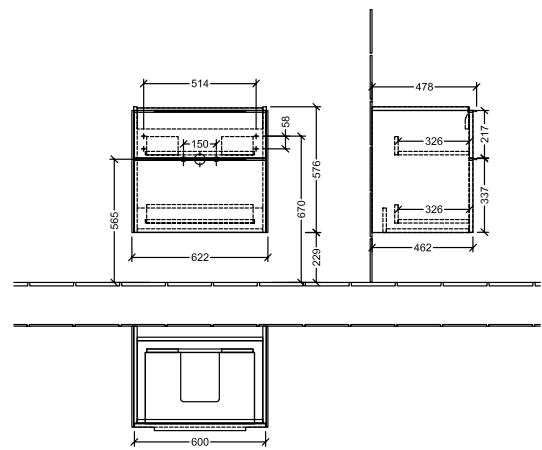

TECHNICAL DRAWINGS

C57600RH

Subway 3.0 C5760	 Villeroy & Boch 1748
V01 / 08.12.2020