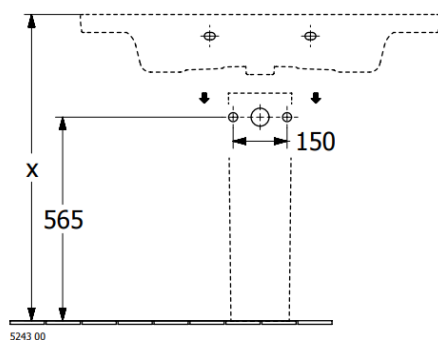

Article title	Villeroy & Boch Subway 3.0 Vanity washbasin, 1000 x 470 x 165 mm, White Alpin, with overflow, unpolished
Article number	4A70A501
Assembly / Assembly type	wall-mounted
Scope of delivery	1 x vanity washbasin
Depth in mm	470
Width in mm	1000
Height in mm	165
Interior depth	120
Collection	Subway 3.0
Product designation	Vanity washbasin
Suitable for	3-hole mixer, Matching Villeroy&Boch furniture
Material	TitanCeram
surface	glossy
With overflow	Yes
Shape	Rectangle
Colour designation	White Alpin
Antibacterial surface (with AntiBac)	No
Easy surface cleaning (CeramicPlus)	No
Number of tap holes punched through	1
Number of tap holes pre-drilled	2
Underside of washbasin	unpolished
Number of bowls	1