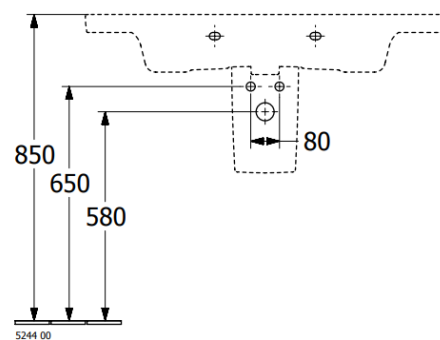

Article title	Villeroy & Boch Subway 3.0 Vanity washbasin, 1000 x 470 x 165 mm, White Alpin, with overflow, unpolished
Article number	4A70A501
Assembly / Assembly type	wall-mounted
Scope of delivery	1 x vanity washbasin
Depth in mm	470
Width in mm	1000
Height in mm	165
Interior depth	120
Collection	Subway 3.0
Product designation	Vanity washbasin
Suitable for	3-hole mixer, Matching Villeroy&Boch furniture
Material	TitanCeram
surface	glossy
With overflow	Yes
Shape	Rectangle
Colour designation	White Alpin
Antibacterial surface (with AntiBac)	No
Easy surface cleaning (CeramicPlus)	No
Number of tap holes punched through	1
Number of tap holes pre-drilled	2
Underside of washbasin	unpolished
Number of bowls	1