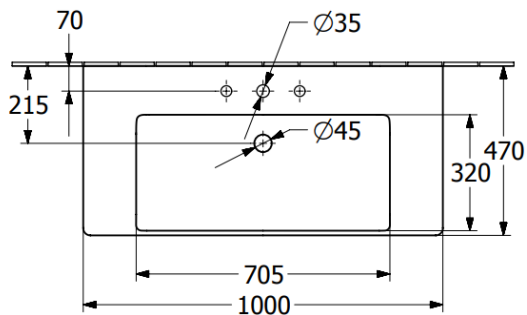

Article title	Villeroy & Boch Subway 3.0 Vanity washbasin, 1000 x 470 x 165 mm, White Alpin, with overflow, unpolished
Article number	4A70A501
Assembly / Assembly type	wall-mounted
Scope of delivery	1 x vanity washbasin
Depth in mm	470
Width in mm	1000
Height in mm	165
Interior depth	120
Collection	Subway 3.0
Product designation	Vanity washbasin
Suitable for	3-hole mixer, Matching Villeroy&Boch furniture
Material	TitanCeram
surface	glossy
With overflow	Yes
Shape	Rectangle
Colour designation	White Alpin
Antibacterial surface (with AntiBac)	No
Easy surface cleaning (CeramicPlus)	No
Number of tap holes punched through	1
Number of tap holes pre-drilled	2
Underside of washbasin	unpolished
Number of bowls	1