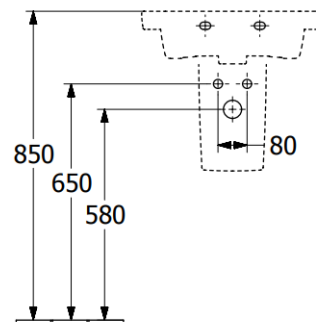

PRODUCT INFORMATION

Article title	Villeroy & Boch Subway 3.0 Handwashbasin, 500 x 400 x 145 mm, White Alpin, with overflow, unpolished
Article number	4370FF01
Assembly / Assembly type	wall-mounted
Assembly instructions	for installation with furniture Subway 3.0
Scope of delivery	1 x handwashbasin
Depth in mm	400
Width in mm	500
Height in mm	145
Interior depth	100
Collection	Subway 3.0
Product designation	Handwashbasin
Suitable for	1-hole mixer, Matching Villeroy&Boch furniture
Material	Sanitary ceramics
surface	glossy
With overflow	Yes
Shape	Rectangle
Colour designation	White Alpin
Antibacterial surface (with AntiBac)	No
Easy surface cleaning (CeramicPlus)	No
Number of tap holes punched through	1
Underside of washbasin	unpolished
Number of bowls	1