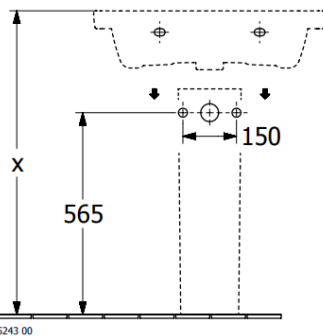

Article title	Villeroy & Boch Subway 3.0 Washbasins, 650 x 470 x 165 mm, White Alpin, with overflow, unpolished
Article number	4A706501
Assembly / Assembly type	wall-mounted
Scope of delivery	1 x vanity washbasin
Depth in mm	470
Width in mm	650
Height in mm	165
Interior depth	120
Collection	Subway 3.0
Product designation	Washbasins
Suitable for	3-hole mixer, Matching Villeroy&Boch furniture
Material	TitanCeram
surface	glossy
With overflow	Yes
Shape	Rectangle
Colour designation	White Alpin
Antibacterial surface (with AntiBac)	No
Easy surface cleaning (CeramicPlus)	No
Number of tap holes punched through	1
Number of tap holes pre-drilled	2
Underside of washbasin	unpolished
Number of bowls	1