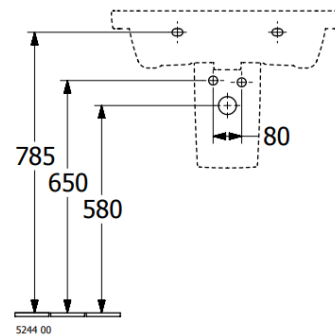

Article title	Villeroy & Boch Subway 3.0 Washbasins, 650 x 470 x 165 mm, White Alpin, with overflow, unpolished
Article number	4A706501
Assembly / Assembly type	wall-mounted
Scope of delivery	1 x vanity washbasin
Depth in mm	470
Width in mm	650
Height in mm	165
Interior depth	120
Collection	Subway 3.0
Product designation	Washbasins
Suitable for	3-hole mixer, Matching Villeroy&Boch furniture
Material	TitanCeram
surface	glossy
With overflow	Yes
Shape	Rectangle
Colour designation	White Alpin
Antibacterial surface (with AntiBac)	No
Easy surface cleaning (CeramicPlus)	No
Number of tap holes punched through	1
Number of tap holes pre-drilled	2
Underside of washbasin	unpolished
Number of bowls	1