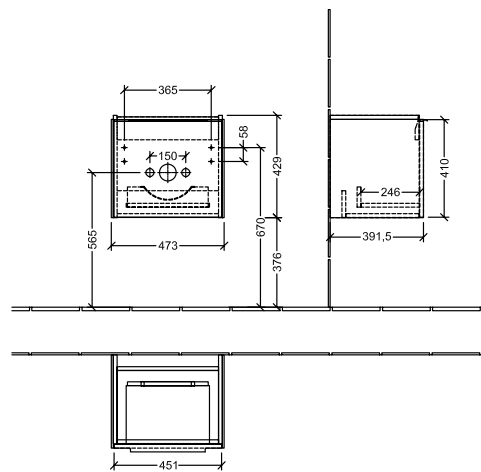

TECHNICAL DRAWINGS

C58000RH

Subway 3.0 C5800	 Villeroy & Boch 1748
V01 / 08.12.2020