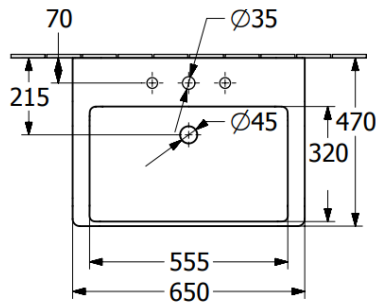

Article title	Villeroy & Boch Subway 3.0 Washbasins, 650 x 470 x 165 mm, White Alpin, with overflow, unpolished
Article number	4A706501
Assembly / Assembly type	wall-mounted
Scope of delivery	1 x vanity washbasin
Depth in mm	470
Width in mm	650
Height in mm	165
Interior depth	120
Collection	Subway 3.0
Product designation	Washbasins
Suitable for	3-hole mixer, Matching Villeroy&Boch furniture
Material	TitanCeram
surface	glossy
With overflow	Yes
Shape	Rectangle
Colour designation	White Alpin
Antibacterial surface (with AntiBac)	No
Easy surface cleaning (CeramicPlus)	No
Number of tap holes punched through	1
Number of tap holes pre-drilled	2
Underside of washbasin	unpolished
Number of bowls	1