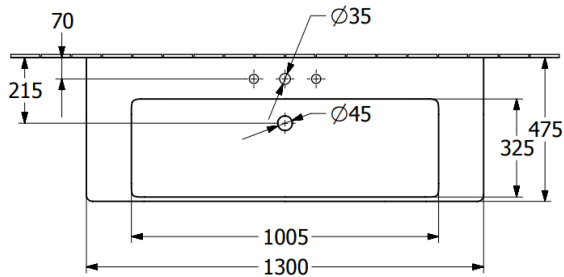

5243 00

5244 00

SUBWAY 3.0 VANITY WASHBASIN RECTANGLE

PRODUCT INFORMATION

Article title	Villeroy & Boch Subway 3.0 Vanity washbasin, 1300 x 470 x 170 mm, White Alpin, with overflow, unpolished
Article number	4A70D501
Assembly / Assembly type	wall-mounted
Scope of delivery	1 x vanity washbasin
Depth in mm	470
Width in mm	1300
Height in mm	170
Interior depth	120
Collection	Subway 3.0
Product designation	Vanity washbasin
Suitable for	3-hole mixer, Matching Villeroy&Boch furniture
Material	TitanCeram
surface	glossy
With overflow	Yes
Shape	Rectangle
Colour designation	White Alpin
Antibacterial surface (with AntiBac)	No
Easy surface cleaning (CeramicPlus)	No
Number of tap holes punched through	1
Number of tap holes pre-drilled	2
Underside of washbasin	unpolished
Number of bowls	1