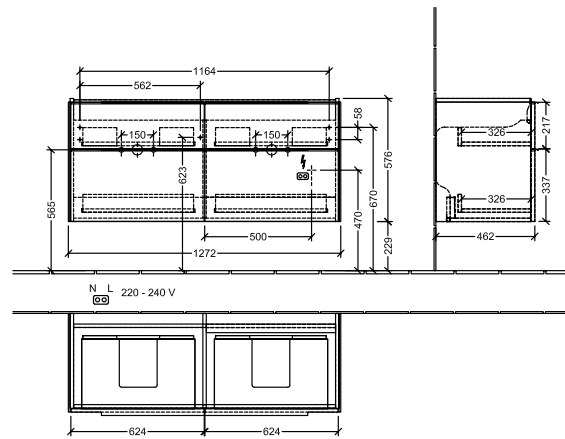

TECHNICAL DRAWINGS

C568L0RH

Subway 3.0 C568L	 Villeroy & Boch 1748
V01 / 08.12.2020