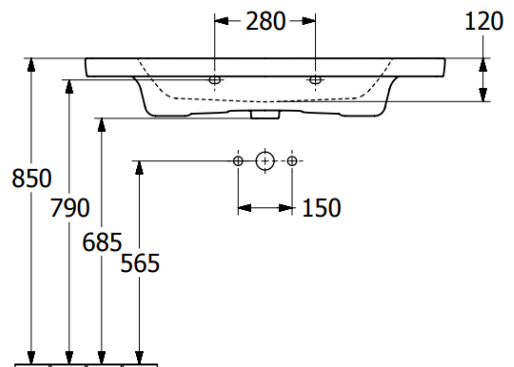

Article title	Villeroy & Boch Subway 3.0 Vanity washbasin, 1000 x 470 x 165 mm, White Alpin, with overflow, unpolished
Article number	4A70A501
Assembly / Assembly type	wall-mounted
Scope of delivery	1 x vanity washbasin
Depth in mm	470
Width in mm	1000
Height in mm	165
Interior depth	120
Collection	Subway 3.0
Product designation	Vanity washbasin
Suitable for	3-hole mixer, Matching Villeroy&Boch furniture
Material	TitanCeram
surface	glossy
With overflow	Yes
Shape	Rectangle
Colour designation	White Alpin
Antibacterial surface (with AntiBac)	No
Easy surface cleaning (CeramicPlus)	No
Number of tap holes punched through	1
Number of tap holes pre-drilled	2
Underside of washbasin	unpolished
Number of bowls	1