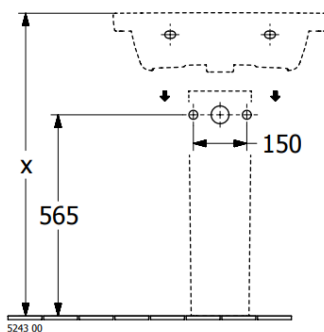

Article title	Villeroy & Boch Subway 3.0 Washbasins, 600 x 470 x 165 mm, White Alpin, with overflow, unpolished
Article number	4A706001
Assembly / Assembly type	wall-mounted
Scope of delivery	1 x vanity washbasin
Depth in mm	470
Width in mm	600
Height in mm	165
Interior depth	120
Collection	Subway 3.0
Product designation	Washbasins
Suitable for	3-hole mixer, Matching Villeroy&Boch furniture
Material	TitanCeram
surface	glossy
With overflow	Yes
Shape	Rectangle
Colour designation	White Alpin
Antibacterial surface (with AntiBac)	No
Easy surface cleaning (CeramicPlus)	No
Number of tap holes punched through	1
Number of tap holes pre-drilled	2
Underside of washbasin	unpolished
Number of bowls	1