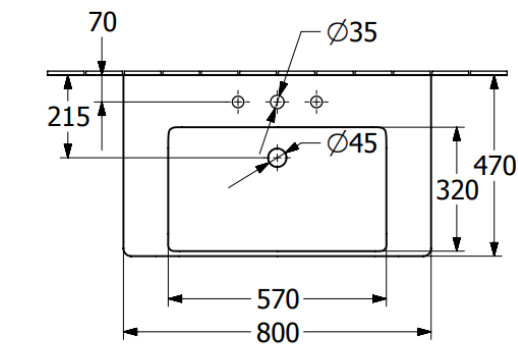

5243 00

5244 00

SUBWAY 3.0 VANITY WASHBASIN RECTANGLE

PRODUCT INFORMATION

Article title	Villeroy & Boch Subway 3.0 Vanity washbasin, 800 x 470 x 165 mm, White Alpin, with overflow, unpolished
Article number	4A708001
Assembly / Assembly type	wall-mounted
Scope of delivery	1 x vanity washbasin
Depth in mm	470
Width in mm	800
Height in mm	165
Interior depth	120
Collection	Subway 3.0
Product designation	Vanity washbasin
Suitable for	3-hole mixer, Matching Villeroy&Boch furniture
Material	TitanCeram
surface	glossy
With overflow	Yes
Shape	Rectangle
Colour designation	White Alpin
Antibacterial surface (with AntiBac)	No
Easy surface cleaning (CeramicPlus)	No
Number of tap holes punched through	1
Number of tap holes pre-drilled	2
Underside of washbasin	unpolished
Number of bowls	1