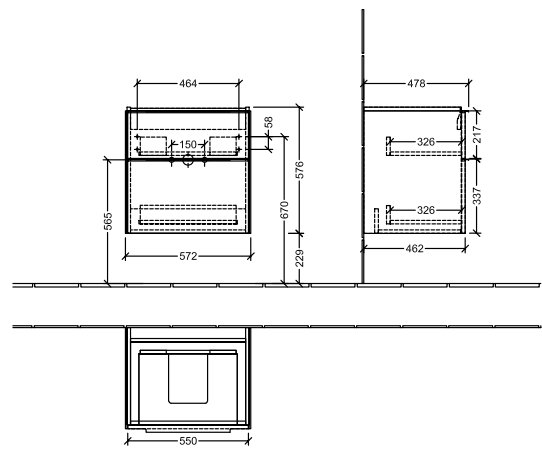

TECHNICAL DRAWINGS

C57800RH

Subway 3.0 C5780	 Villeroy & Boch 1748
V01 / 08.12.2020