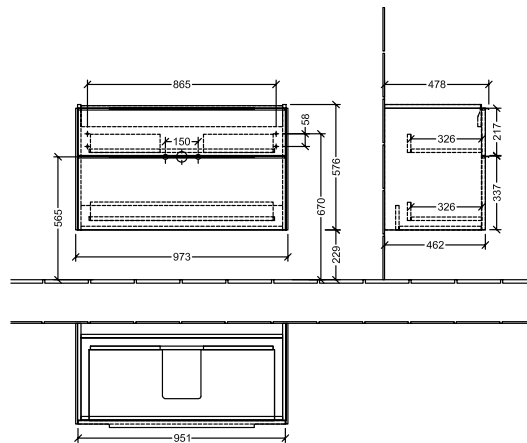

TECHNICAL DRAWINGS

C5700RH

Subway 3.0 C5700	 Villeroy & Boch 1748
V01 / 08.12.2020