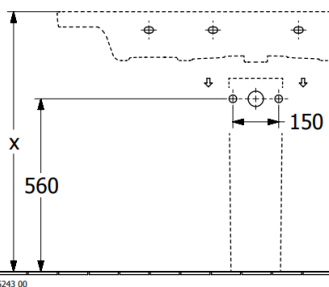

5243 00

5244 00

SUBWAY 3.0 VANITY WASHBASIN RECTANGLE

PRODUCT INFORMATION

Article title	Villeroy & Boch Subway 3.0 Vanity washbasin, 1300 x 470 x 170 mm, White Alpin, with overflow, unpolished
Article number	4A70D501
Assembly / Assembly type	wall-mounted
Scope of delivery	1 x vanity washbasin
Depth in mm	470
Width in mm	1300
Height in mm	170
Interior depth	120
Collection	Subway 3.0
Product designation	Vanity washbasin
Suitable for	3-hole mixer, Matching Villeroy&Boch furniture
Material	TitanCeram
surface	glossy
With overflow	Yes
Shape	Rectangle
Colour designation	White Alpin
Antibacterial surface (with AntiBac)	No
Easy surface cleaning (CeramicPlus)	No
Number of tap holes punched through	1
Number of tap holes pre-drilled	2
Underside of washbasin	unpolished
Number of bowls	1