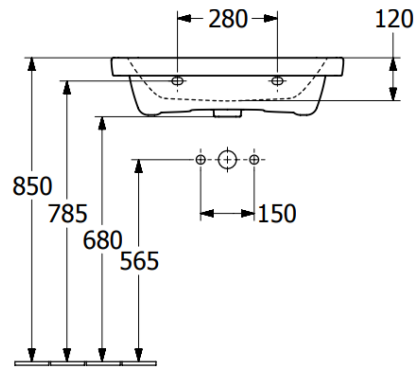

Article title	Villeroy & Boch Subway 3.0 Washbasins, 650 x 470 x 165 mm, White Alpin, with overflow, unpolished
Article number	4A706501
Assembly / Assembly type	wall-mounted
Scope of delivery	1 x vanity washbasin
Depth in mm	470
Width in mm	650
Height in mm	165
Interior depth	120
Collection	Subway 3.0
Product designation	Washbasins
Suitable for	3-hole mixer, Matching Villeroy&Boch furniture
Material	TitanCeram
surface	glossy
With overflow	Yes
Shape	Rectangle
Colour designation	White Alpin
Antibacterial surface (with AntiBac)	No
Easy surface cleaning (CeramicPlus)	No
Number of tap holes punched through	1
Number of tap holes pre-drilled	2
Underside of washbasin	unpolished
Number of bowls	1