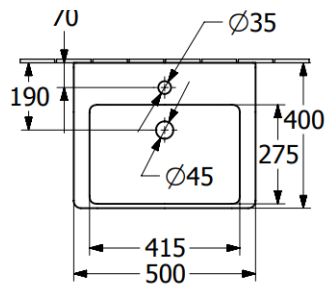

PRODUCT INFORMATION

Article title	Villeroy & Boch Subway 3.0 Handwashbasin, 500 x 400 x 145 mm, White Alpin, with overflow, unpolished
Article number	4370FF01
Assembly / Assembly type	wall-mounted
Assembly instructions	for installation with furniture Subway 3.0
Scope of delivery	1 x handwashbasin
Depth in mm	400
Width in mm	500
Height in mm	145
Interior depth	100
Collection	Subway 3.0
Product designation	Handwashbasin
Suitable for	1-hole mixer, Matching Villeroy&Boch furniture
Material	Sanitary ceramics
surface	glossy
With overflow	Yes
Shape	Rectangle
Colour designation	White Alpin
Antibacterial surface (with AntiBac)	No
Easy surface cleaning (CeramicPlus)	No
Number of tap holes punched through	1
Underside of washbasin	unpolished
Number of bowls	1