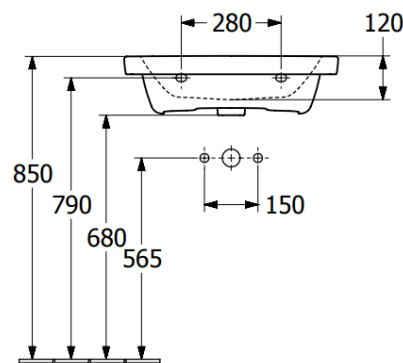

Article title	Villeroy & Boch Subway 3.0 Washbasins, 600 x 470 x 165 mm, White Alpin, with overflow, unpolished
Article number	4A706001
Assembly / Assembly type	wall-mounted
Scope of delivery	1 x vanity washbasin
Depth in mm	470
Width in mm	600
Height in mm	165
Interior depth	120
Collection	Subway 3.0
Product designation	Washbasins
Suitable for	3-hole mixer, Matching Villeroy&Boch furniture
Material	TitanCeram
surface	glossy
With overflow	Yes
Shape	Rectangle
Colour designation	White Alpin
Antibacterial surface (with AntiBac)	No
Easy surface cleaning (CeramicPlus)	No
Number of tap holes punched through	1
Number of tap holes pre-drilled	2
Underside of washbasin	unpolished
Number of bowls	1