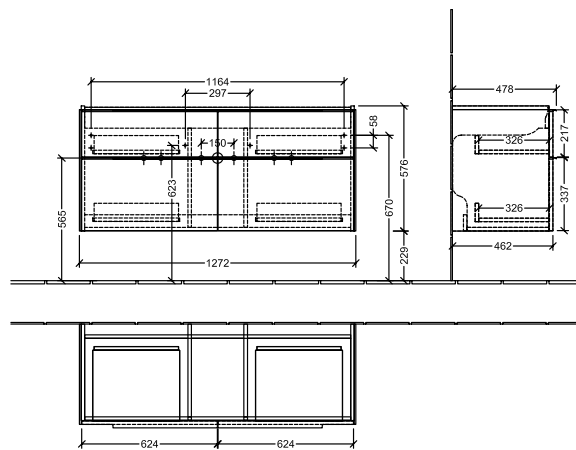

TECHNICAL DRAWINGS

C60200RH

Subway 3.0 C6020	 Villeroy & Boch 1748
V01 / 08.12.2020