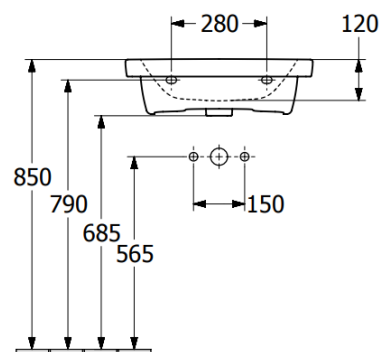

Article title	Villeroy & Boch Subway 3.0 Washbasins, 550 x 440 x 165 mm, White Alpin, with overflow, unpolished
Article number	4A70F401
Assembly / Assembly type	wall-mounted
Assembly instructions	for installation with furniture Subway 3.0
Scope of delivery	1 x vanity washbasin
Depth in mm	440
Width in mm	550
Height in mm	165
Interior depth	120
Collection	Subway 3.0
Product designation	Washbasins
Suitable for	3-hole mixer, Matching Villeroy&Boch furniture
Material	Sanitary ceramics
surface	glossy
With overflow	Yes
Shape	Rectangle
Colour designation	White Alpin
Antibacterial surface (with AntiBac)	No
Easy surface cleaning (CeramicPlus)	No
Number of tap holes punched through	1
Number of tap holes pre-drilled	2
Underside of washbasin	unpolished
Number of bowls	1