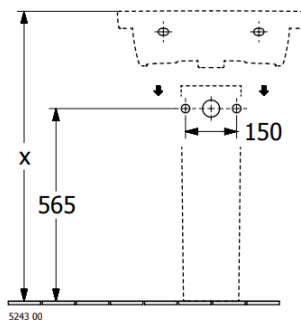

Article title	Villeroy & Boch Subway 3.0 Washbasins, 550 x 440 x 165 mm, White Alpin, with overflow, unpolished
Article number	4A70F401
Assembly / Assembly type	wall-mounted
Assembly instructions	for installation with furniture Subway 3.0
Scope of delivery	1 x vanity washbasin
Depth in mm	440
Width in mm	550
Height in mm	165
Interior depth	120
Collection	Subway 3.0
Product designation	Washbasins
Suitable for	3-hole mixer, Matching Villeroy&Boch furniture
Material	Sanitary ceramics
surface	glossy
With overflow	Yes
Shape	Rectangle
Colour designation	White Alpin
Antibacterial surface (with AntiBac)	No
Easy surface cleaning (CeramicPlus)	No
Number of tap holes punched through	1
Number of tap holes pre-drilled	2
Underside of washbasin	unpolished
Number of bowls	1