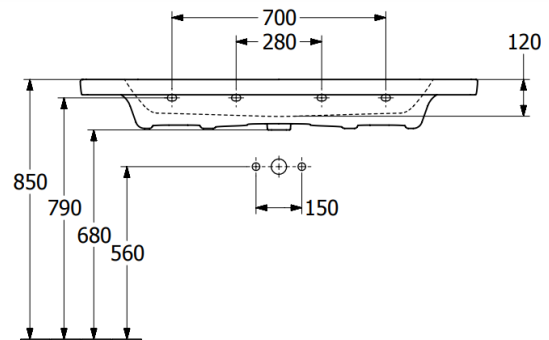

5243 00

5244 00

SUBWAY 3.0 VANITY WASHBASIN RECTANGLE

PRODUCT INFORMATION

Article title	Villeroy & Boch Subway 3.0 Vanity washbasin, 1300 x 470 x 170 mm, White Alpin, with overflow, unpolished
Article number	4A70D501
Assembly / Assembly type	wall-mounted
Scope of delivery	1 x vanity washbasin
Depth in mm	470
Width in mm	1300
Height in mm	170
Interior depth	120
Collection	Subway 3.0
Product designation	Vanity washbasin
Suitable for	3-hole mixer, Matching Villeroy&Boch furniture
Material	TitanCeram
surface	glossy
With overflow	Yes
Shape	Rectangle
Colour designation	White Alpin
Antibacterial surface (with AntiBac)	No
Easy surface cleaning (CeramicPlus)	No
Number of tap holes punched through	1
Number of tap holes pre-drilled	2
Underside of washbasin	unpolished
Number of bowls	1