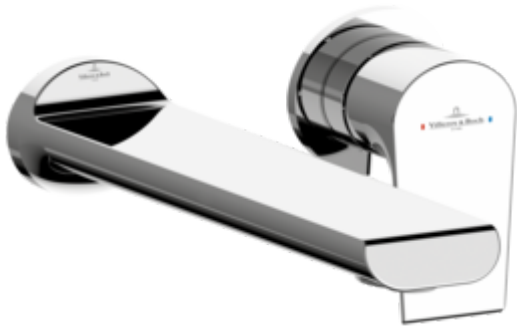

BASIN MIXERS LIBERTY

PRODUCT INFORMATION

Article title	Villeroy & Boch Liberty Single-lever basin mixer without waste, Chrome
Article number	TVW10700800061
Assembly / Assembly type	wall-mounted
Scope of delivery	1 x tap fitting , 1 x fastening 1 x installation instructions
Length in mm	211
Width in mm	155
Height in mm	103
Collection	Liberty
Weight in kg	1.9
Material	Brass
Surface	glossy
Colour name	Chrome
EAN number	4062373673997
Model number	TVW107008000
Air plus	An aerator enriches the water with air for a particularly soft, water-saving jet
Aqua smart	Sustainable, limited water flow: saving water without sacrificing on performance
Tap smartpressure	Constant water flow rate for washbasin mixers regardless of pressure fluctuations in the piping system
Length of spout in mm	195
Recommended installation width in mm	100
Material	Brass
Volume	10,45
Cartridge	Cartridge with ceramic discs
Swivel aerator	Yes
Thermostat	No
Cool Tap	No
Spray types	Comfort flow

COLOURS

Colour	Description	Article number	EAN
	Chrome	TVW10700800061	4062373673997

BASIN MIXERS LIBERTY

CHARACTERISTICS

An aerator enriches the water with air for a particularly soft, water-saving jet

Constant water flow rate for washbasin mixers regardless of pressure fluctuations in the piping system

Sustainable, limited water flow: saving water without sacrificing on performance

BASIN MIXERS LIBERTY

TECHNICAL DRAWINGS

TVW107008000