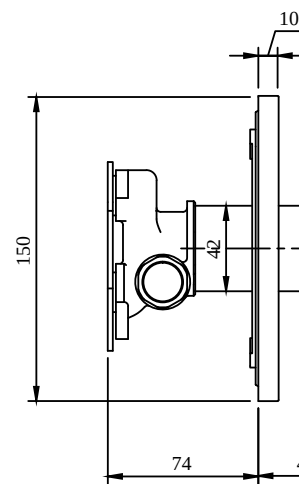

UNIVERSAL SHOWER ASSORTMENT ARCHITECTURA SQUARE

TECHNICAL DRAWINGS

TVS125002000