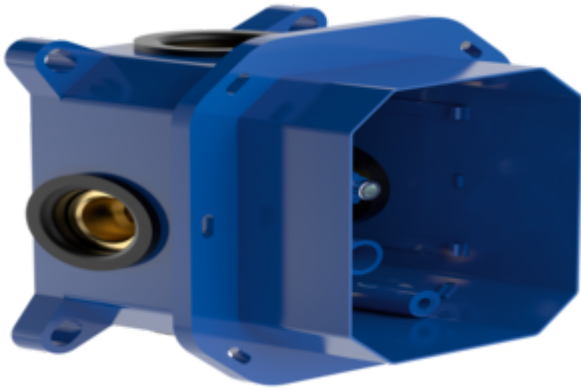

### PRODUCT INFORMATION

Article title	Villeroy & Boch Architectura Square Concealed single-lever bath / shower mixer, Brushed Gold
Article number	TVS12500200076
Assembly / Assembly type	wall-mounted
Scope of delivery	1 x tap fitting , 1 x installation instructions
Length in mm	49
Width in mm	150
Height in mm	150
Collection	Architectura Square
Weight in kg	1.59
Material	Brass
Surface	matt
Colour name	Brushed Gold
EAN number	4062373809686
Model number	TVS125002000
Material	Brass
Cartridge	Cartridge with ceramic discs
Swivel aerator	No
Thermostat	No
Cool Tap	No

### PRODUCT INFORMATION

<b>Model</b>	<b>TVS125002000</b>
Collection	Architectura Square
Finish	Polished Chrome
Cartridge	35 with ceramic disc
Faucet Material	Brass
Red/Blue Indexing	On Lever
Number of Outlets	1
Required Concealed	TVS00035100000

### PRODUCT INFORMATION

Article title	Villeroy & Boch Universal Taps & Fittings Vi-Box universal concealed installation unit for single-lever mixer
Article number	TVS00035100000
Scope of delivery	1 x fastening , 1 x installation instructions
Length in mm	79
Width in mm	226
Height in mm	259
Collection	Universal Taps & Fittings
Weight in kg	1.138
Material	Plastic
Surface	matt
EAN number	4051202465773
Model number	TVS000351000
Material	Plastic
Volume	4,974
Swivel aerator	No
Thermostat	No
Cool Tap	No