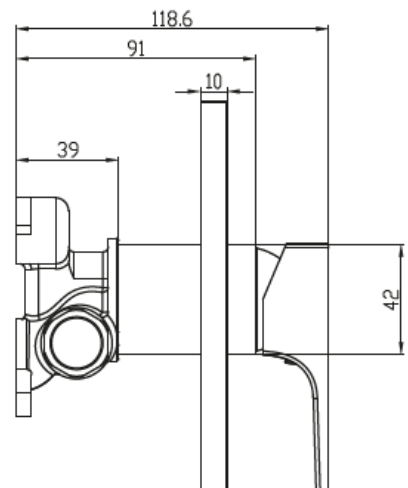

### PRODUCT INFORMATION

Article title	Villeroy & Boch Architectura Square Concealed single-lever bath / shower mixer, Brushed Gold
Article number	TVS12500200076
Assembly / Assembly type	wall-mounted
Scope of delivery	1 x tap fitting , 1 x installation instructions
Length in mm	49
Width in mm	150
Height in mm	150
Collection	Architectura Square
Weight in kg	1.59
Material	Brass
Surface	matt
Colour name	Brushed Gold
EAN number	4062373809686
Model number	TVS125002000
Material	Brass
Cartridge	Cartridge with ceramic discs
Swivel aerator	No
Thermostat	No
Cool Tap	No

### PRODUCT INFORMATION

<b>Model</b>	<b>TVS125002000</b>
Collection	Architectura Square
Finish	Polished Chrome
Cartridge	35 with ceramic disc
Faucet Material	Brass
Red/Blue Indexing	On Lever
Number of Outlets	1
Required Concealed	TVS00035100000

## TECHNICAL DRAWINGS

### PRODUCT INFORMATION

Article title	Villeroy & Boch Universal Taps & Fittings Vi-Box universal concealed installation unit for single-lever mixer
Article number	TVS00035100000
Scope of delivery	1 x fastening , 1 x installation instructions
Length in mm	79
Width in mm	226
Height in mm	259
Collection	Universal Taps & Fittings
Weight in kg	1.138
Material	Plastic
Surface	matt
EAN number	4051202465773
Model number	TVS000351000
Material	Plastic
Volume	4,974
Swivel aerator	No
Thermostat	No
Cool Tap	No