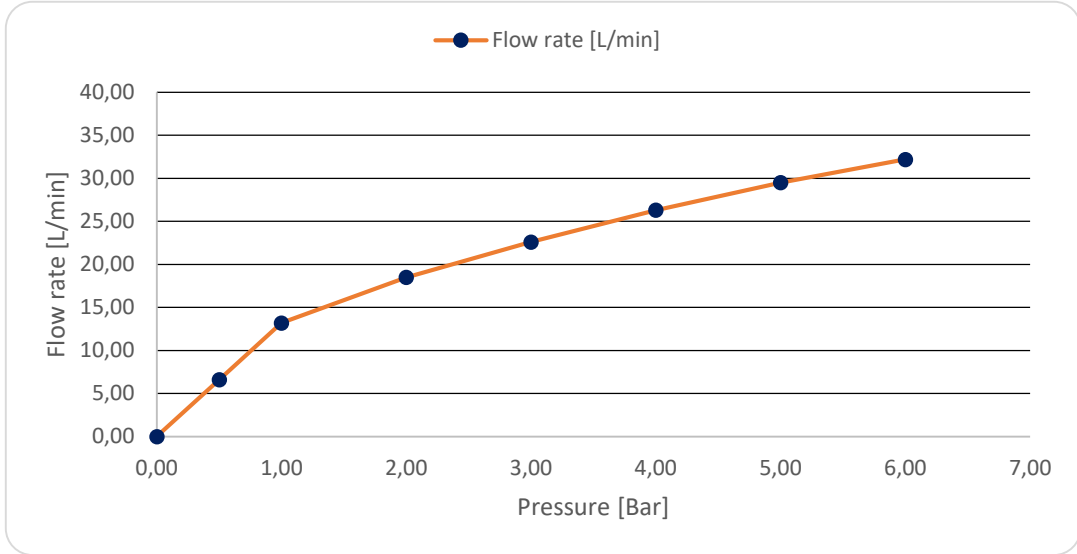

ARCHITECTURA SQUARE CONCEALED SHOWER MIXER

FLOW CHART