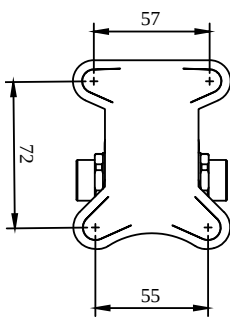

UNIVERSAL SHOWER ASSORTMENT ARCHITECTURA SQUARE

TECHNICAL DRAWINGS

TVS125002000