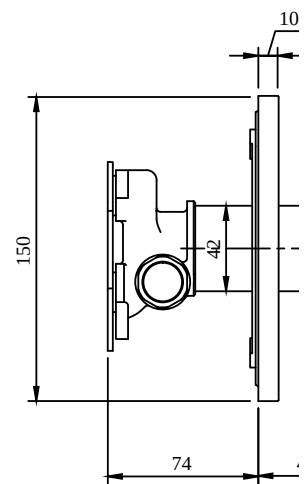

UNIVERSAL SHOWER ASSORTMENT ARCHITECTURA SQUARE

TECHNICAL DRAWINGS

TVS125002000