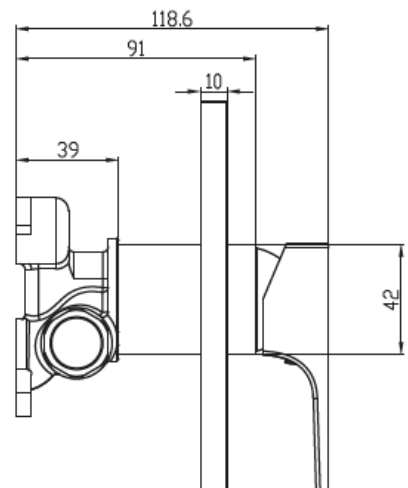

### PRODUCT INFORMATION

Article title	Villeroy & Boch Architectura Square Concealed single-lever bath / shower mixer, Brushed Nickel Matt
Article number	TVS12500200064
Assembly / Assembly type	wall-mounted
Scope of delivery	1 x tap fitting , 1 x installation instructions
Length in mm	49
Width in mm	150
Height in mm	150
Collection	Architectura Square
Weight in kg	1.59
Material	Brass
Surface	matt
Colour name	Brushed Nickel Matt
EAN number	4062373810088
Model number	TVS125002000
Material	Brass
Cartridge	Cartridge with ceramic discs
Swivel aerator	No
Thermostat	No
Cool Tap	No

### PRODUCT INFORMATION

<b>Model</b>	<b>TVS125002000</b>
Collection	Architectura Square
Finish	Polished Chrome
Cartridge	35 with ceramic disc
Faucet Material	Brass
Red/Blue Indexing	On Lever
Number of Outlets	1
Required Concealed	TVS00035100000

## TECHNICAL DRAWINGS

### PRODUCT INFORMATION

Article title	Villeroy & Boch Universal Taps & Fittings Vi-Box universal concealed installation unit for single-lever mixer
Article number	TVS00035100000
Scope of delivery	1 x fastening , 1 x installation instructions
Length in mm	79
Width in mm	226
Height in mm	259
Collection	Universal Taps & Fittings
Weight in kg	1.138
Material	Plastic
Surface	matt
EAN number	4051202465773
Model number	TVS000351000
Material	Plastic
Volume	4,974
Swivel aerator	No
Thermostat	No
Cool Tap	No