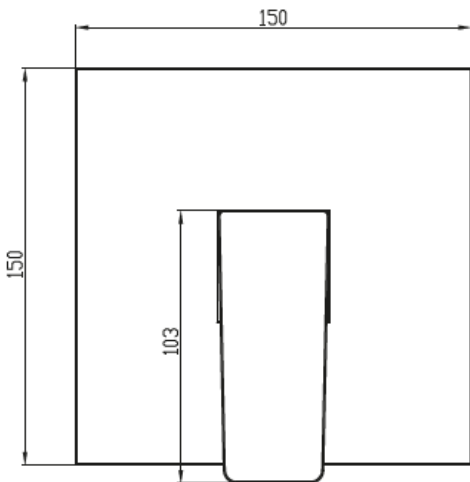

TECHNICAL DRAWINGS