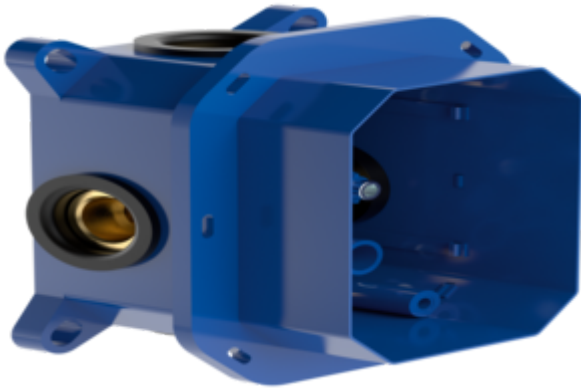

### PRODUCT INFORMATION

Article title	Villeroy & Boch Architectura Square Concealed single-lever bath / shower mixer, Brushed Nickel Matt
Article number	TVS12500200064
Assembly / Assembly type	wall-mounted
Scope of delivery	1 x tap fitting , 1 x installation instructions
Length in mm	49
Width in mm	150
Height in mm	150
Collection	Architectura Square
Weight in kg	1.59
Material	Brass
Surface	matt
Colour name	Brushed Nickel Matt
EAN number	4062373810088
Model number	TVS125002000
Material	Brass
Cartridge	Cartridge with ceramic discs
Swivel aerator	No
Thermostat	No
Cool Tap	No

### PRODUCT INFORMATION

<b>Model</b>	<b>TVS125002000</b>
Collection	Architectura Square
Finish	Polished Chrome
Cartridge	35 with ceramic disc
Faucet Material	Brass
Red/Blue Indexing	On Lever
Number of Outlets	1
Required Concealed	TVS00035100000

### PRODUCT INFORMATION

Article title	Villeroy & Boch Universal Taps & Fittings Vi-Box universal concealed installation unit for single-lever mixer
Article number	TVS00035100000
Scope of delivery	1 x fastening , 1 x installation instructions
Length in mm	79
Width in mm	226
Height in mm	259
Collection	Universal Taps & Fittings
Weight in kg	1.138
Material	Plastic
Surface	matt
EAN number	4051202465773
Model number	TVS000351000
Material	Plastic
Volume	4,974
Swivel aerator	No
Thermostat	No
Cool Tap	No