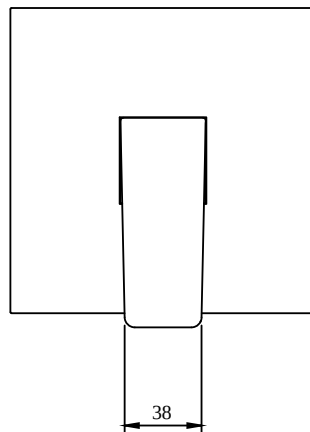

UNIVERSAL SHOWER ASSORTMENT ARCHITECTURA SQUARE

PRODUCT INFORMATION

Article title	Villeroy & Boch Architectura Square Concealed single-lever bath / shower mixer, Matt Black
Article number	TVS125002000K5
Assembly / Assembly type	wall-mounted
Scope of delivery	1 x tap fitting , 1 x installation instructions
Length in mm	49
Width in mm	150
Height in mm	150
Collection	Architectura Square
Weight in kg	1.59
Material	Brass
Surface	matt
Colour name	Matt Black
EAN number	4062373809983
Model number	TVS125002000
Material	Brass
Cartridge	Cartridge with ceramic discs
Swivel aerator	No
Thermostat	No
Cool Tap	No

COLOURS

Colour	Description	Article number	EAN
	Matt Black	TVS125002000K5	4062373809983

UNIVERSAL SHOWER ASSORTMENT ARCHITECTURA SQUARE

TECHNICAL DRAWINGS

TVS125002000

ACCESSORIES UNIVERSAL TAPS & FITTINGS

PRODUCT INFORMATION

Article title	Villeroy & Boch Universal Taps & Fittings Vi-Box universal concealed installation unit for single-lever mixer
Article number	TVS00035100000
Scope of delivery	1 x fastening , 1 x installation instructions
Length in mm	79
Width in mm	226
Height in mm	259
Collection	Universal Taps & Fittings
Weight in kg	1.138
Material	Plastic
Surface	matt
EAN number	4051202465773
Model number	TVS000351000
Material	Plastic
Volume	4,974
Swivel aerator	No
Thermostat	No
Cool Tap	No

COLOURS

Colour	Description	Article number	EAN
		TVS00035100000	4051202465773

ARCHITECTURA SQUARE CONCEALED SHOWER MIXER

PRODUCT INFORMATION

Model	TVS125002000
Collection	Architectura Square
Finish	Polished Chrome
Cartridge	35 with ceramic disc
Faucet Material	Brass
Red/Blue Indexing	On Lever
Number of Outlets	1
Required Concealed	TVS00035100000