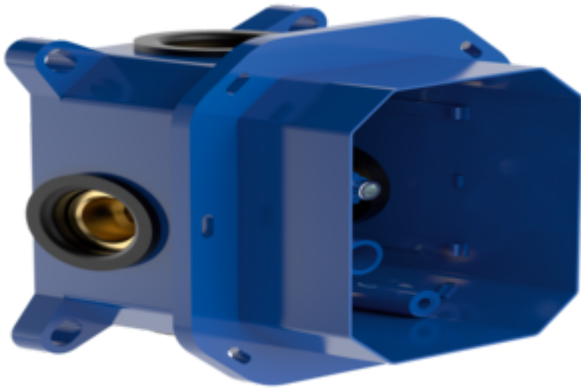

UNIVERSAL SHOWER ASSORTMENT ARCHITECTURA SQUARE

PRODUCT INFORMATION

Article title	Villeroy & Boch Architectura Square Concealed single-lever bath / shower mixer, Matt Black
Article number	TVS125002000K5
Assembly / Assembly type	wall-mounted
Scope of delivery	1 x tap fitting , 1 x installation instructions
Length in mm	49
Width in mm	150
Height in mm	150
Collection	Architectura Square
Weight in kg	1.59
Material	Brass
Surface	matt
Colour name	Matt Black
EAN number	4062373809983
Model number	TVS125002000
Material	Brass
Cartridge	Cartridge with ceramic discs
Swivel aerator	No
Thermostat	No
Cool Tap	No

COLOURS

Colour	Description	Article number	EAN
	Matt Black	TVS125002000K5	4062373809983

UNIVERSAL SHOWER ASSORTMENT ARCHITECTURA SQUARE

TECHNICAL DRAWINGS

TVS125002000

ACCESSORIES UNIVERSAL TAPS & FITTINGS

PRODUCT INFORMATION

Article title	Villeroy & Boch Universal Taps & Fittings Vi-Box universal concealed installation unit for single-lever mixer
Article number	TVS00035100000
Scope of delivery	1 x fastening , 1 x installation instructions
Length in mm	79
Width in mm	226
Height in mm	259
Collection	Universal Taps & Fittings
Weight in kg	1.138
Material	Plastic
Surface	matt
EAN number	4051202465773
Model number	TVS000351000
Material	Plastic
Volume	4,974
Swivel aerator	No
Thermostat	No
Cool Tap	No

COLOURS

Colour	Description	Article number	EAN
		TVS00035100000	4051202465773

ARCHITECTURA SQUARE CONCEALED SHOWER MIXER

PRODUCT INFORMATION

Model	TVS125002000
Collection	Architectura Square
Finish	Polished Chrome
Cartridge	35 with ceramic disc
Faucet Material	Brass
Red/Blue Indexing	On Lever
Number of Outlets	1
Required Concealed	TVS00035100000