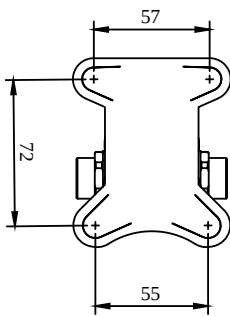

UNIVERSAL SHOWER ASSORTMENT ARCHITECTURA SQUARE

PRODUCT INFORMATION

Article title	Villeroy & Boch Architectura Square Concealed single-lever bath / shower mixer, Matt Black
Article number	TVS125002000K5
Assembly / Assembly type	wall-mounted
Scope of delivery	1 x tap fitting , 1 x installation instructions
Length in mm	49
Width in mm	150
Height in mm	150
Collection	Architectura Square
Weight in kg	1.59
Material	Brass
Surface	matt
Colour name	Matt Black
EAN number	4062373809983
Model number	TVS125002000
Material	Brass
Cartridge	Cartridge with ceramic discs
Swivel aerator	No
Thermostat	No
Cool Tap	No

COLOURS

Colour	Description	Article number	EAN
	Matt Black	TVS125002000K5	4062373809983

UNIVERSAL SHOWER ASSORTMENT ARCHITECTURA SQUARE

TECHNICAL DRAWINGS

TVS125002000

ACCESSORIES UNIVERSAL TAPS & FITTINGS

PRODUCT INFORMATION

Article title	Villeroy & Boch Universal Taps & Fittings Vi-Box universal concealed installation unit for single-lever mixer
Article number	TVS00035100000
Scope of delivery	1 x fastening , 1 x installation instructions
Length in mm	79
Width in mm	226
Height in mm	259
Collection	Universal Taps & Fittings
Weight in kg	1.138
Material	Plastic
Surface	matt
EAN number	4051202465773
Model number	TVS000351000
Material	Plastic
Volume	4,974
Swivel aerator	No
Thermostat	No
Cool Tap	No

COLOURS

Colour	Description	Article number	EAN
		TVS00035100000	4051202465773

ARCHITECTURA SQUARE CONCEALED SHOWER MIXER

PRODUCT INFORMATION

Model	TVS125002000
Collection	Architectura Square
Finish	Polished Chrome
Cartridge	35 with ceramic disc
Faucet Material	Brass
Red/Blue Indexing	On Lever
Number of Outlets	1
Required Concealed	TVS00035100000