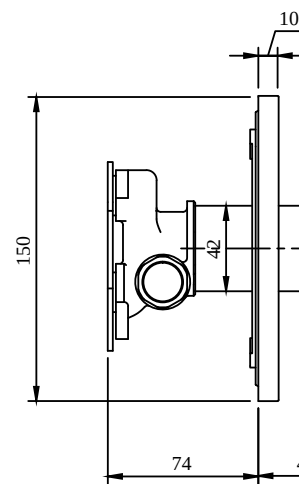

UNIVERSAL SHOWER ASSORTMENT ARCHITECTURA SQUARE

PRODUCT INFORMATION

Article title	Villeroy & Boch Architectura Square Concealed single-lever bath / shower mixer, Matt Black
Article number	TVS125002000K5
Assembly / Assembly type	wall-mounted
Scope of delivery	1 x tap fitting , 1 x installation instructions
Length in mm	49
Width in mm	150
Height in mm	150
Collection	Architectura Square
Weight in kg	1.59
Material	Brass
Surface	matt
Colour name	Matt Black
EAN number	4062373809983
Model number	TVS125002000
Material	Brass
Cartridge	Cartridge with ceramic discs
Swivel aerator	No
Thermostat	No
Cool Tap	No

COLOURS

Colour	Description	Article number	EAN
	Matt Black	TVS125002000K5	4062373809983

UNIVERSAL SHOWER ASSORTMENT ARCHITECTURA SQUARE

TECHNICAL DRAWINGS

TVS125002000

ACCESSORIES UNIVERSAL TAPS & FITTINGS

PRODUCT INFORMATION

Article title	Villeroy & Boch Universal Taps & Fittings Vi-Box universal concealed installation unit for single-lever mixer
Article number	TVS00035100000
Scope of delivery	1 x fastening , 1 x installation instructions
Length in mm	79
Width in mm	226
Height in mm	259
Collection	Universal Taps & Fittings
Weight in kg	1.138
Material	Plastic
Surface	matt
EAN number	4051202465773
Model number	TVS000351000
Material	Plastic
Volume	4,974
Swivel aerator	No
Thermostat	No
Cool Tap	No

COLOURS

Colour	Description	Article number	EAN
		TVS00035100000	4051202465773

ARCHITECTURA SQUARE CONCEALED SHOWER MIXER

PRODUCT INFORMATION

Model	TVS125002000
Collection	Architectura Square
Finish	Polished Chrome
Cartridge	35 with ceramic disc
Faucet Material	Brass
Red/Blue Indexing	On Lever
Number of Outlets	1
Required Concealed	TVS00035100000