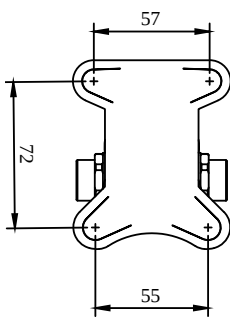

UNIVERSAL SHOWER ASSORTMENT ARCHITECTURA SQUARE

PRODUCT INFORMATION

| | |
|--------------------------|--|
| Article title | Villeroy & Boch Architectura Square Concealed single-lever bath / shower mixer, Chrome |
| Article number | TVS12500200061 |
| Assembly / Assembly type | wall-mounted |
| Scope of delivery | 1 x tap fitting , 1 x installation instructions |
| Length in mm | 49 |
| Width in mm | 150 |
| Height in mm | 150 |
| Collection | Architectura Square |
| Weight in kg | 1.59 |
| Material | Brass |
| Surface | glossy |
| Colour name | Chrome |
| EAN number | 4062373755693 |
| Model number | TVS125002000 |
| Material | Brass |
| Cartridge | Cartridge with ceramic discs |
| Swivel aerator | No |
| Thermostat | No |
| Cool Tap | No |

TECHNICAL DRAWINGS

TVS125002000

ARCHITECTURA SQUARE CONCEALED SHOWER MIXER

PRODUCT INFORMATION

| Model | TVS125002000 |
|--------------------|----------------------|
| Collection | Architectura Square |
| Finish | Polished Chrome |
| Cartridge | 35 with ceramic disc |
| Faucet Material | Brass |
| Red/Blue Indexing | On Lever |
| Number of Outlets | 1 |
| Required Concealed | TVS00035100000 |

ARCHITECTURA SQUARE CONCEALED SHOWER MIXER

FLOW CHART

TECHNICAL DRAWINGS