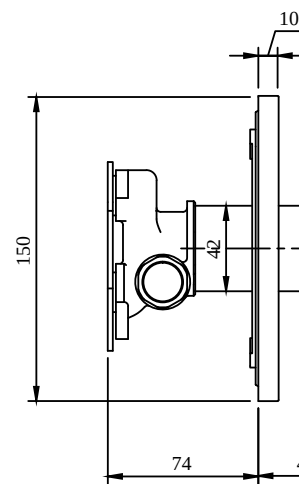

UNIVERSAL SHOWER ASSORTMENT ARCHITECTURA SQUARE

PRODUCT INFORMATION

| | |
|--------------------------|--|
| Article title | Villeroy & Boch Architectura Square Concealed single-lever bath / shower mixer, Chrome |
| Article number | TVS12500200061 |
| Assembly / Assembly type | wall-mounted |
| Scope of delivery | 1 x tap fitting , 1 x installation instructions |
| Length in mm | 49 |
| Width in mm | 150 |
| Height in mm | 150 |
| Collection | Architectura Square |
| Weight in kg | 1.59 |
| Material | Brass |
| Surface | glossy |
| Colour name | Chrome |
| EAN number | 4062373755693 |
| Model number | TVS125002000 |
| Material | Brass |
| Cartridge | Cartridge with ceramic discs |
| Swivel aerator | No |
| Thermostat | No |
| Cool Tap | No |

COLOURS

| Colour | Description | Article number | EAN |
|---|-------------|----------------|---------------|
|  | Chrome | TVS12500200061 | 4062373755693 |

UNIVERSAL SHOWER ASSORTMENT ARCHITECTURA SQUARE

TECHNICAL DRAWINGS

TVS125002000

ARCHITECTURA SQUARE CONCEALED SHOWER MIXER

PRODUCT INFORMATION

| Model | TVS125002000 |
|--------------------|----------------------|
| Collection | Architectura Square |
| Finish | Polished Chrome |
| Cartridge | 35 with ceramic disc |
| Faucet Material | Brass |
| Red/Blue Indexing | On Lever |
| Number of Outlets | 1 |
| Required Concealed | TVS00035100000 |

ARCHITECTURA SQUARE CONCEALED SHOWER MIXER

FLOW CHART

TECHNICAL DRAWINGS