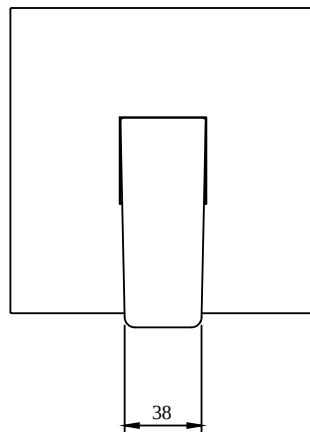

UNIVERSAL SHOWER ASSORTMENT ARCHITECTURA SQUARE

PRODUCT INFORMATION

| | |
|--------------------------|--|
| Article title | Villeroy & Boch Architectura Square Concealed single-lever bath / shower mixer, Chrome |
| Article number | TVS12500200061 |
| Assembly / Assembly type | wall-mounted |
| Scope of delivery | 1 x tap fitting , 1 x installation instructions |
| Length in mm | 49 |
| Width in mm | 150 |
| Height in mm | 150 |
| Collection | Architectura Square |
| Weight in kg | 1.59 |
| Material | Brass |
| Surface | glossy |
| Colour name | Chrome |
| EAN number | 4062373755693 |
| Model number | TVS125002000 |
| Material | Brass |
| Cartridge | Cartridge with ceramic discs |
| Swivel aerator | No |
| Thermostat | No |
| Cool Tap | No |

COLOURS

| Colour | Description | Article number | EAN |
|---|-------------|----------------|---------------|
|  | Chrome | TVS12500200061 | 4062373755693 |

UNIVERSAL SHOWER ASSORTMENT ARCHITECTURA SQUARE

TECHNICAL DRAWINGS

TVS125002000

ARCHITECTURA SQUARE CONCEALED SHOWER MIXER

PRODUCT INFORMATION

| Model | TVS125002000 |
|--------------------|----------------------|
| Collection | Architectura Square |
| Finish | Polished Chrome |
| Cartridge | 35 with ceramic disc |
| Faucet Material | Brass |
| Red/Blue Indexing | On Lever |
| Number of Outlets | 1 |
| Required Concealed | TVS00035100000 |

ARCHITECTURA SQUARE CONCEALED SHOWER MIXER

FLOW CHART

TECHNICAL DRAWINGS