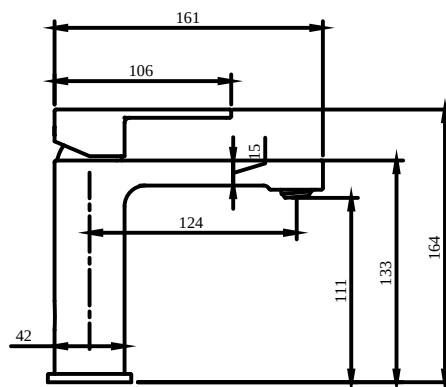

BASIN MIXERS ARCHITECTURA

PRODUCT INFORMATION

Article title	Villeroy & Boch Architectura Single-lever basin mixer without waste, Chrome
Article number	TVW10300400161
Scope of delivery	1 x tap fitting , 1 x fastening 1 x installation instructions
Length in mm	161
Width in mm	42
Height in mm	164
Collection	Architectura
Weight in kg	1.498
Material	Brass
Surface	glossy
Colour name	Chrome
EAN number	4065467349846
Model number	TVW103004001
Air plus	An aerator enriches the water with air for a particularly soft, water-saving jet
Easy clean	Longer service life: optimum limescale removal by simply rubbing nozzles and aerators clean
Aqua smart	Sustainable, limited water flow: saving water without sacrificing on performance
Tap smartpressure	Constant water flow rate for washbasin mixers regardless of pressure fluctuations in the piping system
Length of spout in mm	124
Material	Brass
Volume	6,552
Angle jet regulator	5
Cartridge	Cartridge with ceramic discs
Swivel aerator	No
Thermostat	No
Cool Tap	No
Spray types	Comfort flow

BASIN MIXERS ARCHITECTURA

TECHNICAL DRAWINGS

TVW103004001

Architectura TVW103004001	 Villeroy 174
V01 / 30.06.2021	