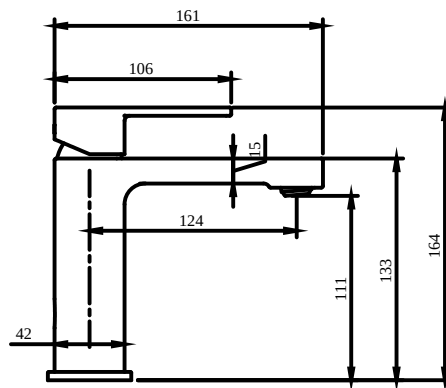

BASIN MIXERS ARCHITECTURA

PRODUCT INFORMATION

Article title	Villeroy & Boch Architectura Single-lever basin mixer with draw bar outlet fitting, Chrome
Article number	TVW10300400061
Scope of delivery	1 x tap fitting , 1 x fastening 1 x installation instructions
Length in mm	161
Width in mm	42
Height in mm	164
Collection	Architectura
Weight in kg	1.498
Material	Brass
Surface	glossy
Colour name	Chrome
EAN number	4062373691359
Model number	TVW103004000
Air plus	An aerator enriches the water with air for a particularly soft, water-saving jet
Easy clean	Longer service life: optimum limescale removal by simply rubbing nozzles and aerators clean
Aqua smart	Sustainable, limited water flow: saving water without sacrificing on performance
Tap smartpressure	Constant water flow rate for washbasin mixers regardless of pressure fluctuations in the piping system
Length of spout in mm	124
Material	Brass
Volume	6,552
Angle jet regulator	5
Cartridge	Cartridge with ceramic discs
Swivel aerator	No
Thermostat	No
Cool Tap	No
Spray types	Comfort flow

BASIN MIXERS ARCHITECTURA

TECHNICAL DRAWINGS

TVW103004000

Architectura TVW103004000	 Villeroy 174
V01 / 30.06.2021	