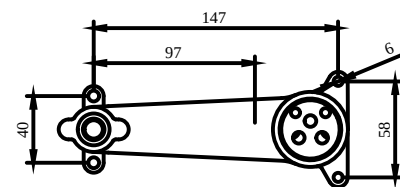

TECHNICAL INFORMATION

BASIN MIXERS ARCHITECTURA

PRODUCT INFORMATION

Article title	Villeroy & Boch Architectura Single-lever basin mixer with push-open waste, Chrome
Article number	TVW10311211061
Assembly / Assembly type	wall-mounted
Scope of delivery	1 x tap fitting , 1 x fastening 1 x installation instructions
Length in mm	227
Width in mm	260
Height in mm	115
Collection	Architectura
Weight in kg	2.288
Material	Brass
Surface	glossy
Colour name	Chrome
EAN number	4051202465551
Model number	TVW103112110
Air plus	An aerator enriches the water with air for a particularly soft, water-saving jet
Easy clean	Longer service life: optimum limescale removal by simply rubbing nozzles and aerators clean
Aqua smart	Sustainable, limited water flow: saving water without sacrificing on performance
Tap smartpressure	Constant water flow rate for washbasin mixers regardless of pressure fluctuations in the piping system
Length of spout in mm	147
Recommended installation width in mm	130
Material	Brass
Volume	6,552
Angle jet regulator	90
Cartridge	Cartridge with ceramic discs
Swivel aerator	No
Thermostat	No
Cool Tap	No
Spray types	Comfort flow

BASIN MIXERS ARCHITECTURA

TECHNICAL DRAWINGS

TVW103112110

Architectura TVW103112110	 Villeroy 174
V01 / 07.09.2021	

UNIVERSAL TAPS & FITTINGS UNIVERSAL TAPS & FITTINGS

PRODUCT INFORMATION

Article title	Villeroy & Boch Universal Taps & Fittings Universal concealed installation unit for single-lever mixer for wall-mounted Round
Article number	TVW00015200000
Assembly / Assembly type	wall-mounted
Scope of delivery	1 x fastening , 1 x installation instructions
Length in mm	25
Width in mm	280
Height in mm	226
Collection	Universal Taps & Fittings
Weight in kg	1.365
Material	Plastic
EAN number	4051202465063
Model number	TVW000152000
Material	Plastic
Volume	4,974
Swivel aerator	No
Thermostat	No
Cool Tap	No