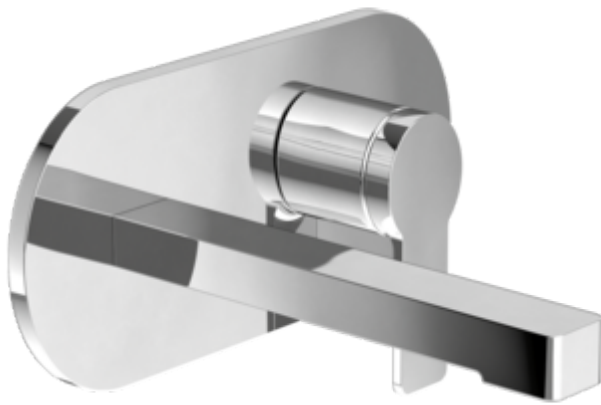

ARCHITECTURA 3-HOLE BASIN MIXER

PRODUCT INFORMATION

Model	TVW10311211061
Collection	Architectura
Colours	Chrome
Max flow	5 l/min
Projection of spout	210 mm
Push Pop-up waste	1 1/4" included
Red/Blue indexing	Lever
Aerator	Smart Lime Cleaning (SLC) Pressure Compensating (PCA) M24 x 1 – male thread

PRODUCT FEATURE

Aqua Smart

Villeroy & Boch

Water saving through aerators
Water flow is regulated to 5 L/min

Easy Clean

Villeroy & Boch

The taps and shower heads are easily cleaned by the rubber on the aerator and nozzle.

Air Plus

Villeroy & Boch

Incorporates air into the aerator, to provide the same feeling of water flow but with reduced water consumption

Smart Pressure

Villeroy & Boch

Constant water flow rate regardless of pressure fluctuations in the piping system.

TECHNICAL INFORMATION

BASIN MIXERS ARCHITECTURA

PRODUCT INFORMATION

Article title	Villeroy & Boch Architectura Single-lever basin mixer with push-open waste, Chrome
Article number	TVW10311211061
Assembly / Assembly type	wall-mounted
Scope of delivery	1 x tap fitting , 1 x fastening 1 x installation instructions
Length in mm	227
Width in mm	260
Height in mm	115
Collection	Architectura
Weight in kg	2.288
Material	Brass
Surface	glossy
Colour name	Chrome
EAN number	4051202465551
Model number	TVW103112110
Air plus	An aerator enriches the water with air for a particularly soft, water-saving jet
Easy clean	Longer service life: optimum limescale removal by simply rubbing nozzles and aerators clean
Aqua smart	Sustainable, limited water flow: saving water without sacrificing on performance
Tap smartpressure	Constant water flow rate for washbasin mixers regardless of pressure fluctuations in the piping system
Length of spout in mm	147
Recommended installation width in mm	130
Material	Brass
Volume	6,552
Angle jet regulator	90
Cartridge	Cartridge with ceramic discs
Swivel aerator	No
Thermostat	No
Cool Tap	No
Spray types	Comfort flow