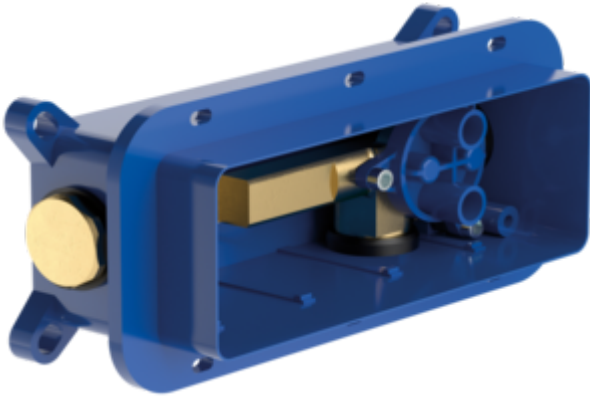

TECHNICAL INFORMATION

BASIN MIXERS ARCHITECTURA

PRODUCT INFORMATION

Article title	Villeroy & Boch Architectura Single-lever basin mixer with push-open waste, Chrome
Article number	TVW10311211061
Assembly / Assembly type	wall-mounted
Scope of delivery	1 x tap fitting , 1 x fastening 1 x installation instructions
Length in mm	227
Width in mm	260
Height in mm	115
Collection	Architectura
Weight in kg	2.288
Material	Brass
Surface	glossy
Colour name	Chrome
EAN number	4051202465551
Model number	TVW103112110
Air plus	An aerator enriches the water with air for a particularly soft, water-saving jet
Easy clean	Longer service life: optimum limescale removal by simply rubbing nozzles and aerators clean
Aqua smart	Sustainable, limited water flow: saving water without sacrificing on performance
Tap smartpressure	Constant water flow rate for washbasin mixers regardless of pressure fluctuations in the piping system
Length of spout in mm	147
Recommended installation width in mm	130
Material	Brass
Volume	6,552
Angle jet regulator	90
Cartridge	Cartridge with ceramic discs
Swivel aerator	No
Thermostat	No
Cool Tap	No
Spray types	Comfort flow

BASIN MIXERS ARCHITECTURA

TECHNICAL DRAWINGS

TVW103112110

Architectura TVW103112110	 Villeroy 174
V01 / 07.09.2021	

UNIVERSAL TAPS & FITTINGS UNIVERSAL TAPS & FITTINGS

PRODUCT INFORMATION

Article title	Villeroy & Boch Universal Taps & Fittings Universal concealed installation unit for single-lever mixer for wall-mounted Round
Article number	TVW00015200000
Assembly / Assembly type	wall-mounted
Scope of delivery	1 x fastening , 1 x installation instructions
Length in mm	25
Width in mm	280
Height in mm	226
Collection	Universal Taps & Fittings
Weight in kg	1.365
Material	Plastic
EAN number	4051202465063
Model number	TVW000152000
Material	Plastic
Volume	4,974
Swivel aerator	No
Thermostat	No
Cool Tap	No