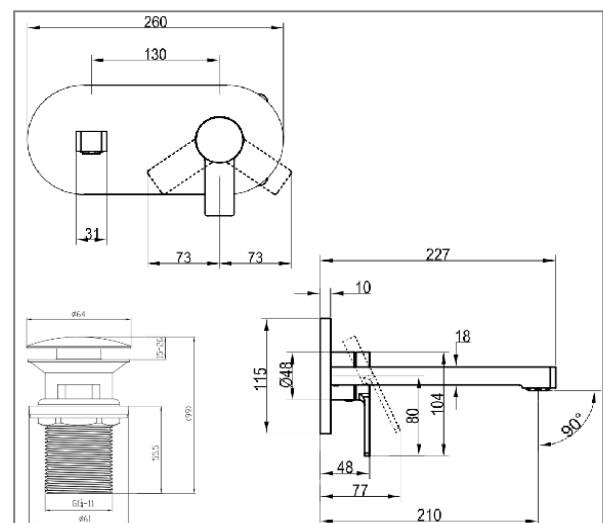

TECHNICAL INFORMATION

BASIN MIXERS ARCHITECTURA

PRODUCT INFORMATION

Article title	Villeroy & Boch Architectura Single-lever basin mixer with push-open waste, Chrome
Article number	TVW10311211061
Assembly / Assembly type	wall-mounted
Scope of delivery	1 x tap fitting , 1 x fastening 1 x installation instructions
Length in mm	227
Width in mm	260
Height in mm	115
Collection	Architectura
Weight in kg	2.288
Material	Brass
Surface	glossy
Colour name	Chrome
EAN number	4051202465551
Model number	TVW103112110
Air plus	An aerator enriches the water with air for a particularly soft, water-saving jet
Easy clean	Longer service life: optimum limescale removal by simply rubbing nozzles and aerators clean
Aqua smart	Sustainable, limited water flow: saving water without sacrificing on performance
Tap smartpressure	Constant water flow rate for washbasin mixers regardless of pressure fluctuations in the piping system
Length of spout in mm	147
Recommended installation width in mm	130
Material	Brass
Volume	6,552
Angle jet regulator	90
Cartridge	Cartridge with ceramic discs
Swivel aerator	No
Thermostat	No
Cool Tap	No
Spray types	Comfort flow

BASIN MIXERS ARCHITECTURA

TECHNICAL DRAWINGS

TVW103112110

Architectura TVW103112110	 Villeroy 174
V01 / 07.09.2021	

UNIVERSAL TAPS & FITTINGS UNIVERSAL TAPS & FITTINGS

PRODUCT INFORMATION

Article title	Villeroy & Boch Universal Taps & Fittings Universal concealed installation unit for single-lever mixer for wall-mounted Round
Article number	TVW00015200000
Assembly / Assembly type	wall-mounted
Scope of delivery	1 x fastening , 1 x installation instructions
Length in mm	25
Width in mm	280
Height in mm	226
Collection	Universal Taps & Fittings
Weight in kg	1.365
Material	Plastic
EAN number	4051202465063
Model number	TVW000152000
Material	Plastic
Volume	4,974
Swivel aerator	No
Thermostat	No
Cool Tap	No