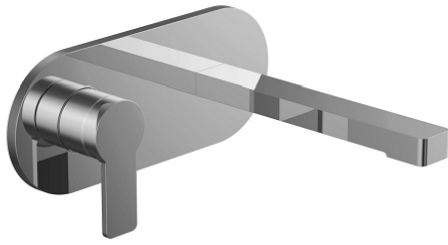

ARCHITECTURA 3-HOLE BASIN MIXER

PRODUCT INFORMATION

Model	TVW10311211061
Collection	Architectura
Colours	Chrome
Max flow	5 l/min
Projection of spout	210 mm
Push Pop-up waste	1 1/4" included
Red/Blue indexing	Lever
Aerator	Smart Lime Cleaning (SLC) Pressure Compensating (PCA) M24 x 1 – male thread

PRODUCT FEATURE

Aqua Smart

Villeroy & Boch

Water saving through aerators
Water flow is regulated to 5 L/min

Easy Clean

Villeroy & Boch

The taps and shower heads are easily cleaned by the rubber on the aerator and nozzle.

Air Plus

Villeroy & Boch

Incorporates air into the aerator, to provide the same feeling of water flow but with reduced water consumption

Smart Pressure

Villeroy & Boch

Constant water flow rate regardless of pressure fluctuations in the piping system.

TECHNICAL INFORMATION

BASIN MIXERS ARCHITECTURA

PRODUCT INFORMATION

Article title	Villeroy & Boch Architectura Single-lever basin mixer with push-open waste, Chrome
Article number	TVW10311211061
Assembly / Assembly type	wall-mounted
Scope of delivery	1 x tap fitting , 1 x fastening 1 x installation instructions
Length in mm	227
Width in mm	260
Height in mm	115
Collection	Architectura
Weight in kg	2.288
Material	Brass
Surface	glossy
Colour name	Chrome
EAN number	4051202465551
Model number	TVW103112110
Air plus	An aerator enriches the water with air for a particularly soft, water-saving jet
Easy clean	Longer service life: optimum limescale removal by simply rubbing nozzles and aerators clean
Aqua smart	Sustainable, limited water flow: saving water without sacrificing on performance
Tap smartpressure	Constant water flow rate for washbasin mixers regardless of pressure fluctuations in the piping system
Length of spout in mm	147
Recommended installation width in mm	130
Material	Brass
Volume	6,552
Angle jet regulator	90
Cartridge	Cartridge with ceramic discs
Swivel aerator	No
Thermostat	No
Cool Tap	No
Spray types	Comfort flow