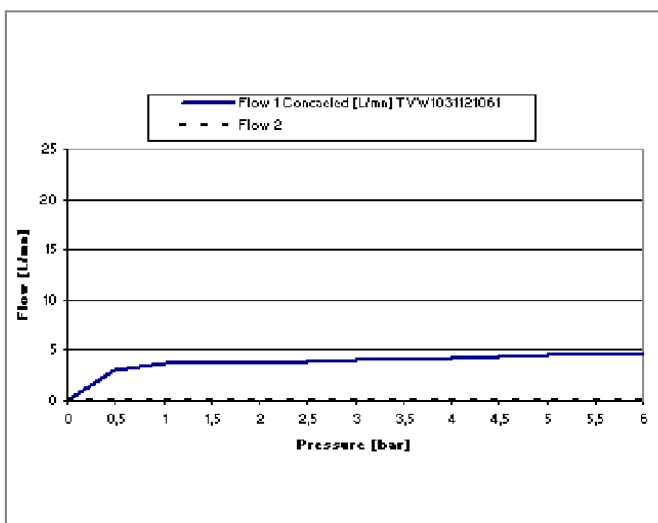

PRODUCT FEATURE

Aqua Smart

Villeroy & Boch

Water saving through aerators
Water flow is regulated to 5 L/min

Easy Clean

Villeroy & Boch

The taps and shower heads are easily cleaned by the rubber on the aerator and nozzle.

Air Plus

Villeroy & Boch

Incorporates air into the aerator, to provide the same feeling of water flow but with reduced water consumption

Smart Pressure

Villeroy & Boch

Constant water flow rate regardless of pressure fluctuations in the piping system.

TECHNICAL INFORMATION

BASIN MIXERS ARCHITECTURA

PRODUCT INFORMATION

Article title	Villeroy & Boch Architectura Single-lever basin mixer with push-open waste, Chrome
Article number	TVW10311211061
Assembly / Assembly type	wall-mounted
Scope of delivery	1 x tap fitting , 1 x fastening 1 x installation instructions
Length in mm	227
Width in mm	260
Height in mm	115
Collection	Architectura
Weight in kg	2.288
Material	Brass
Surface	glossy
Colour name	Chrome
EAN number	4051202465551
Model number	TVW103112110
Air plus	An aerator enriches the water with air for a particularly soft, water-saving jet
Easy clean	Longer service life: optimum limescale removal by simply rubbing nozzles and aerators clean
Aqua smart	Sustainable, limited water flow: saving water without sacrificing on performance
Tap smartpressure	Constant water flow rate for washbasin mixers regardless of pressure fluctuations in the piping system
Length of spout in mm	147
Recommended installation width in mm	130
Material	Brass
Volume	6,552
Angle jet regulator	90
Cartridge	Cartridge with ceramic discs
Swivel aerator	No
Thermostat	No
Cool Tap	No
Spray types	Comfort flow