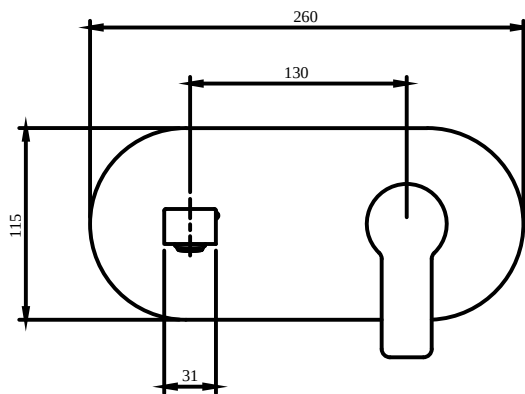

TECHNICAL INFORMATION

BASIN MIXERS ARCHITECTURA

PRODUCT INFORMATION

Article title	Villeroy & Boch Architectura Single-lever basin mixer with push-open waste, Chrome
Article number	TVW10311211061
Assembly / Assembly type	wall-mounted
Scope of delivery	1 x tap fitting , 1 x fastening 1 x installation instructions
Length in mm	227
Width in mm	260
Height in mm	115
Collection	Architectura
Weight in kg	2.288
Material	Brass
Surface	glossy
Colour name	Chrome
EAN number	4051202465551
Model number	TVW103112110
Air plus	An aerator enriches the water with air for a particularly soft, water-saving jet
Easy clean	Longer service life: optimum limescale removal by simply rubbing nozzles and aerators clean
Aqua smart	Sustainable, limited water flow: saving water without sacrificing on performance
Tap smartpressure	Constant water flow rate for washbasin mixers regardless of pressure fluctuations in the piping system
Length of spout in mm	147
Recommended installation width in mm	130
Material	Brass
Volume	6,552
Angle jet regulator	90
Cartridge	Cartridge with ceramic discs
Swivel aerator	No
Thermostat	No
Cool Tap	No
Spray types	Comfort flow

BASIN MIXERS ARCHITECTURA

TECHNICAL DRAWINGS

TVW103112110

Architectura TVW103112110	 Villeroy 174
V01 / 07.09.2021	

UNIVERSAL TAPS & FITTINGS UNIVERSAL TAPS & FITTINGS

PRODUCT INFORMATION

Article title	Villeroy & Boch Universal Taps & Fittings Universal concealed installation unit for single-lever mixer for wall-mounted Round
Article number	TVW00015200000
Assembly / Assembly type	wall-mounted
Scope of delivery	1 x fastening , 1 x installation instructions
Length in mm	25
Width in mm	280
Height in mm	226
Collection	Universal Taps & Fittings
Weight in kg	1.365
Material	Plastic
EAN number	4051202465063
Model number	TVW000152000
Material	Plastic
Volume	4,974
Swivel aerator	No
Thermostat	No
Cool Tap	No