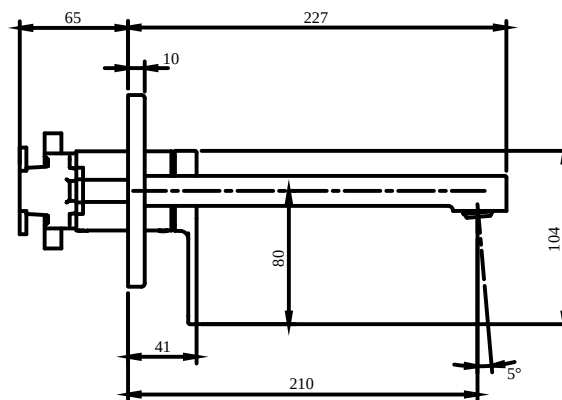

TECHNICAL INFORMATION

BASIN MIXERS ARCHITECTURA

PRODUCT INFORMATION

Article title	Villeroy & Boch Architectura Single-lever basin mixer with push-open waste, Chrome
Article number	TVW10311211061
Assembly / Assembly type	wall-mounted
Scope of delivery	1 x tap fitting , 1 x fastening 1 x installation instructions
Length in mm	227
Width in mm	260
Height in mm	115
Collection	Architectura
Weight in kg	2.288
Material	Brass
Surface	glossy
Colour name	Chrome
EAN number	4051202465551
Model number	TVW103112110
Air plus	An aerator enriches the water with air for a particularly soft, water-saving jet
Easy clean	Longer service life: optimum limescale removal by simply rubbing nozzles and aerators clean
Aqua smart	Sustainable, limited water flow: saving water without sacrificing on performance
Tap smartpressure	Constant water flow rate for washbasin mixers regardless of pressure fluctuations in the piping system
Length of spout in mm	147
Recommended installation width in mm	130
Material	Brass
Volume	6,552
Angle jet regulator	90
Cartridge	Cartridge with ceramic discs
Swivel aerator	No
Thermostat	No
Cool Tap	No
Spray types	Comfort flow

BASIN MIXERS ARCHITECTURA

TECHNICAL DRAWINGS

TVW103112110

Architectura TVW103112110	 Villeroy 174
V01 / 07.09.2021	

UNIVERSAL TAPS & FITTINGS UNIVERSAL TAPS & FITTINGS

PRODUCT INFORMATION

Article title	Villeroy & Boch Universal Taps & Fittings Universal concealed installation unit for single-lever mixer for wall-mounted Round
Article number	TVW00015200000
Assembly / Assembly type	wall-mounted
Scope of delivery	1 x fastening , 1 x installation instructions
Length in mm	25
Width in mm	280
Height in mm	226
Collection	Universal Taps & Fittings
Weight in kg	1.365
Material	Plastic
EAN number	4051202465063
Model number	TVW000152000
Material	Plastic
Volume	4,974
Swivel aerator	No
Thermostat	No
Cool Tap	No