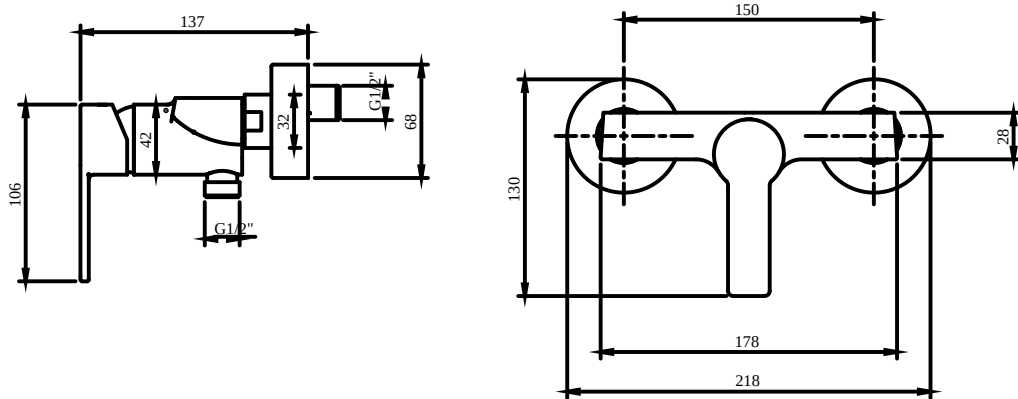

UNIVERSAL SHOWER ASSORTMENT ARCHITECTURA

PRODUCT INFORMATION

Article title	Villeroy & Boch Architectura Single-lever shower mixer, Chrome
Article number	TVS10300100061
Assembly / Assembly type	wall-mounted
Scope of delivery	1 x tap fitting , 1 x installation instructions
Length in mm	137
Width in mm	218
Height in mm	130
Collection	Architectura
Weight in kg	1.378
Material	Brass
Surface	glossy
Colour name	Chrome
EAN number	4062373655115
Model number	TVS103001000
Spacing of connection spigots in mm	150
Material	Brass
Volume	6,868
Cartridge	Cartridge with ceramic discs
Swivel aerator	No
Thermostat	No
Cool Tap	No

COLOURS

Colour	Description	Article number	EAN	
	Chrome	TVS10300100061	4062373655115	161 GBP

UNIVERSAL SHOWER ASSORTMENT ARCHITECTURA

TECHNICAL DRAWINGS

TVS103001000

Architectura TVS103001000	 Villeroy 174
V01 / 30.06.2021	