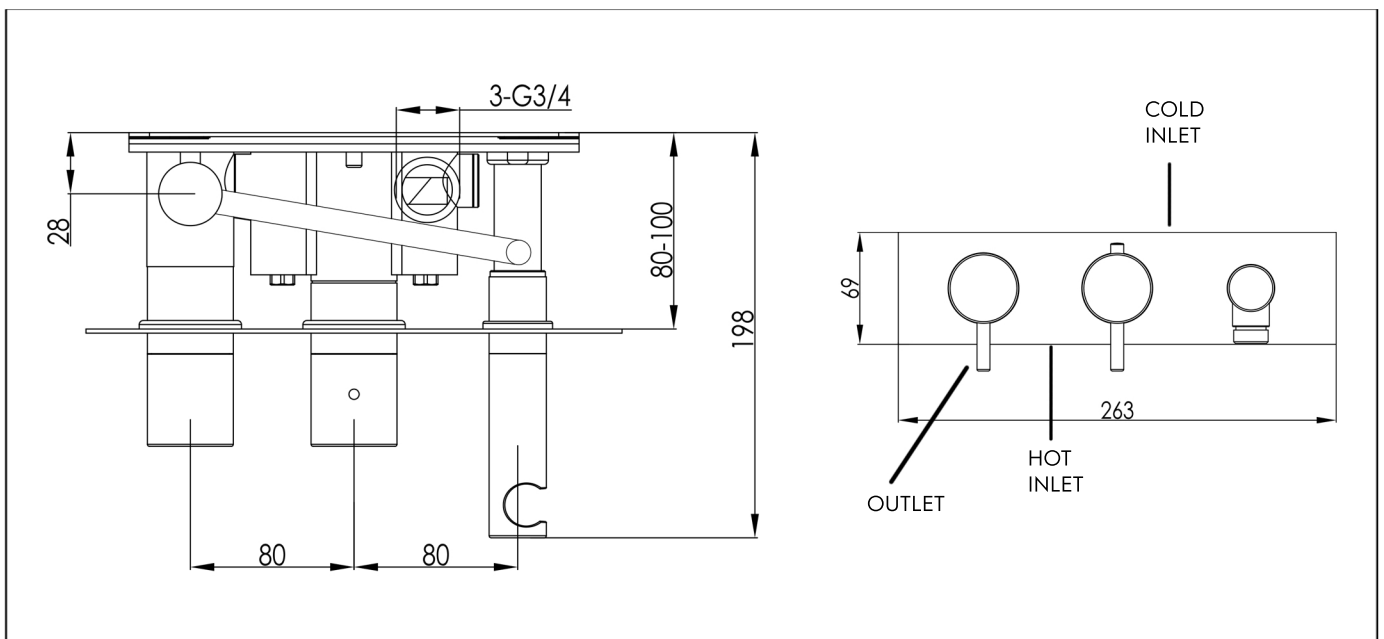

Technical Data Sheet

Product range: VOS

Product code: 285868MB, 235868BBR, 275868BBL, 215868BRZ

DH285868MB, DH235868BBR, DH275868BBL

Finishes Available: Matt Black, Brushed Brass, Brushed Black, Brushed Bronze

Min Pressure:
MP 0.5

Approvals:
WRAS

Connections:
G3/4"

Warranty:
15 Years (5 on cartridges)

Flow Rate

Bath (Mix Water)

0.2Bar: 12L/min

0.5Bar: 17L/min