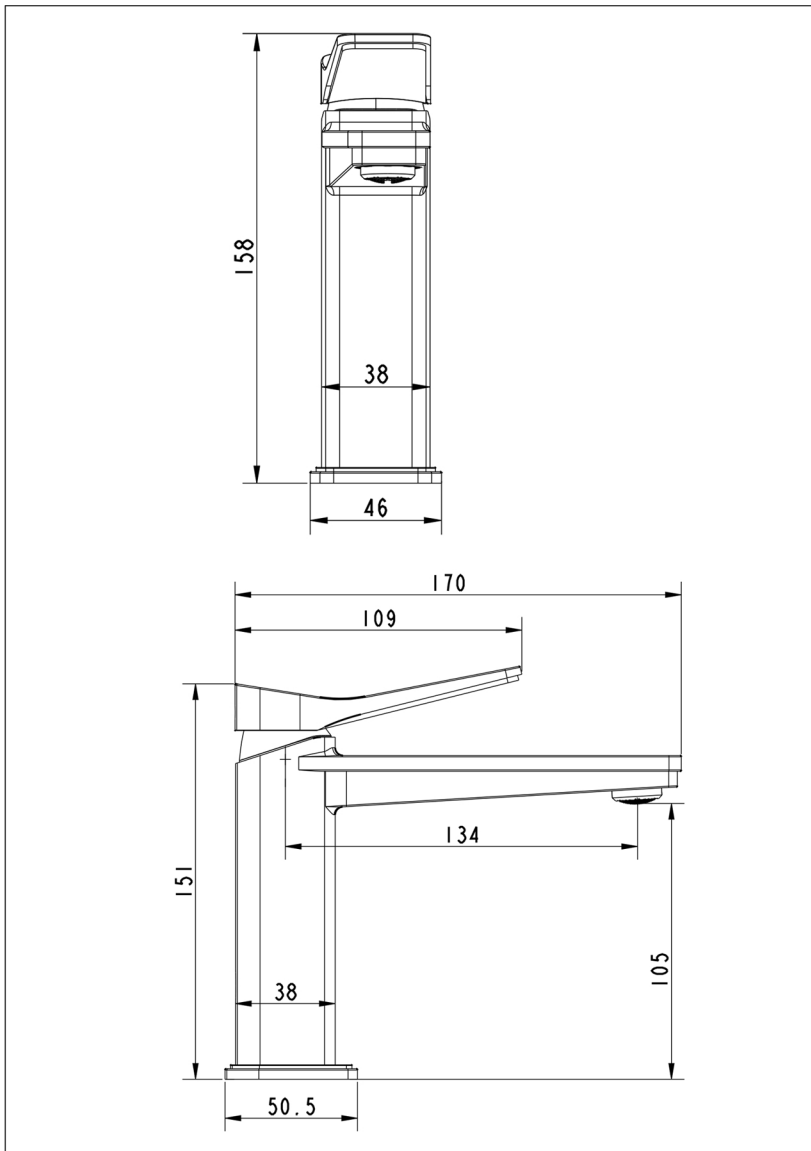

Technical Data Sheet

Product range: HIX

Product code: 32001, 33001BBR, 38001MB, 37001BBL

Finishes Available: Matt Black, Brushed Brass, Brushed Black, Chrome

Min Pressure:

LP 0.2

Approvals:

WRAS

Connections:

G1/2"

Warranty:

15 Years (5 on cartridges)

Flow Rate

1 Bar: 3.36 L/min

2 Bar: 4.42 L/min

3 Bar: 4.73 L/min