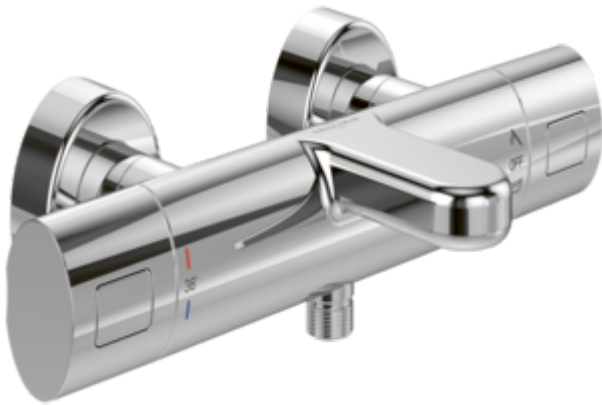

BATH & SHOWER MIXER UNIVERSAL TAPS & FITTINGS

PRODUCT INFORMATION

Article title	Villeroy & Boch Universal Taps & Fittings Bath thermostat for Bathtub Round, Chrome
Article number	TVT00000100061
Assembly / Assembly type	wall-mounted
Scope of delivery	1 x fastening , 1 x installation instructions
Length in mm	203
Width in mm	317
Height in mm	65
Collection	Universal Taps & Fittings
Weight in kg	2.232
Material	Brass
Surface	glossy
Colour name	Chrome
EAN number	4062373804865
Model number	TVT000001000
Tap smartpressure	Constant water flow rate for washbasin mixers regardless of pressure fluctuations in the piping system
Length of spout in mm	93
Flow rate hand shower in litres per minute	21
Material	Brass
Volume	0,615
Connection dimensions	150
Swivel aerator	No
Thermostat	Yes
Flow rate thermostat in litres per minute	21
Cool Tap	Yes

COLOURS

Colour	Description	Article number	EAN	
	Chrome	TVT00000100061	4062373804865	267 GBP

BATH & SHOWER MIXER UNIVERSAL TAPS & FITTINGS

CHARACTERISTICS

Constant water flow rate for washbasin mixers regardless of pressure fluctuations in the piping system

BATH & SHOWER MIXER UNIVERSAL TAPS & FITTINGS

TECHNICAL DRAWINGS

TVT000001000