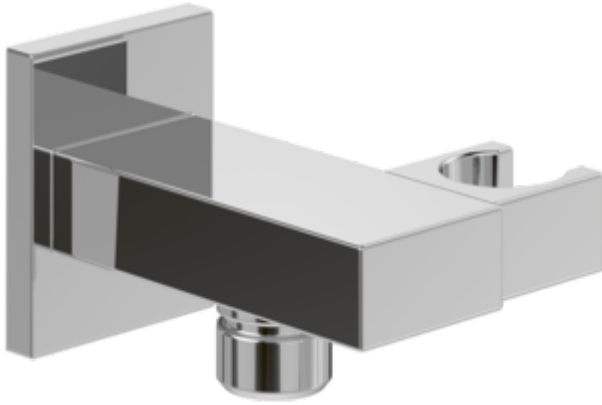

### PRODUCT INFORMATION

Article title	Villeroy & Boch Universal Showers Hand shower holder for wall-mounted Angular, Chrome
Article number	TVC00046300061
Assembly / Assembly type	wall-mounted
Scope of delivery	1 x installation instructions
Length in mm	87
Width in mm	68
Height in mm	45
Collection	Universal Showers
Weight in kg	0.25
Material	Brass
Surface	glossy
Colour name	Chrome
EAN number	4051202466039
Model number	TVC000463000
Material	Brass
Volume	0,676
Swivel aerator	No
Thermostat	No
Cool Tap	No

### COLOURS

Colour	Description	Article number	EAN
	Chrome	TVC00046300061	4051202466039

UNIVERSAL SHOWER ASSORTMENT UNIVERSAL SHOWERS

TECHNICAL DRAWINGS

TVC000463000