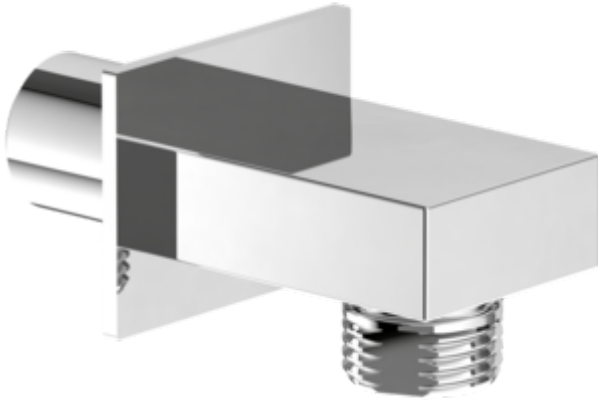

ACCESSORIES UNIVERSAL SHOWERS

PRODUCT INFORMATION

Article title	Villeroy & Boch Universal Showers Wall outlet for wall-mounted Angular, Chrome
Article number	TVC00045700061
Assembly / Assembly type	wall-mounted
Scope of delivery	1 x installation instructions
Length in mm	51
Width in mm	46
Height in mm	35
Collection	Universal Showers
Weight in kg	0.25
Material	Brass
Surface	glossy
Colour name	Chrome
EAN number	4051202465964
Model number	TVC000457000
Material	Brass
Volume	0,286
Swivel aerator	No
Thermostat	No
Cool Tap	No

COLOURS

Colour	Description	Article number	EAN
	Chrome	TVC00045700061	4051202465964

ACCESSORIES UNIVERSAL SHOWERS

TECHNICAL DRAWINGS

TVC000457000