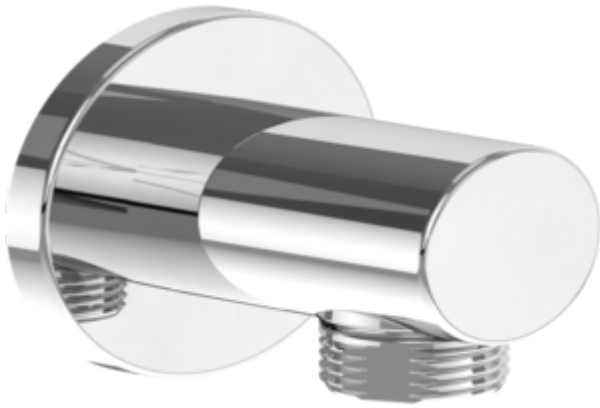

## ACCESSORIES UNIVERSAL SHOWERS

### PRODUCT INFORMATION

Article title	Villeroy & Boch Universal Showers Wall outlet for wall-mounted Round, Chrome
Article number	TVC00045600061
Assembly / Assembly type	wall-mounted
Scope of delivery	1 x installation instructions
Length in mm	49
Width in mm	56
Height in mm	56
Collection	Universal Showers
Weight in kg	0.204
Material	Brass
Surface	glossy
Colour name	Chrome
EAN number	4051202465957
Model number	TVC000456000
Material	Brass
Volume	0,286
Swivel aerator	No
Thermostat	No
Cool Tap	No

### COLOURS

Colour	Description	Article number	EAN
	Chrome	TVC00045600061	4051202465957

ACCESSORIES UNIVERSAL SHOWERS

TECHNICAL DRAWINGS

TVC000456000