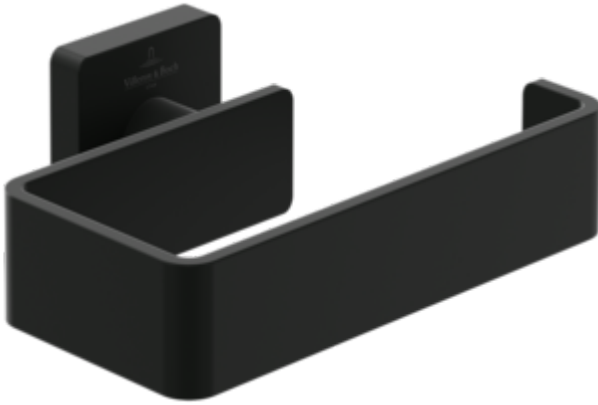

ACCESSORIES ELEMENTS - STRIKING

PRODUCT INFORMATION

Article title	Villeroy & Boch Elements - Striking Toilet roll holder without cover, 135 x 93 x 45 mm, Matt Black
Article number	TVA152014000K5
Assembly / Assembly type	wall-mounted
Scope of delivery	1 x fastening , 1 x installation instructions
Length in mm	93
Width in mm	135
Height in mm	45
Collection	Elements - Striking
Weight in kg	0.352
Material	Brass
Surface	matt
Colour name	Matt Black
EAN number	4051202980092
Model number	TVA152014000
Material	Brass
Volume	0,866
Swivel aerator	No
Thermostat	No
Cool Tap	No

COLOURS

Colour	Description	Article number	EAN
	Matt Black	TVA152014000K5	4051202980092 88 GBP

ACCESSORIES ELEMENTS - STRIKING

TECHNICAL DRAWINGS

TVA152014000