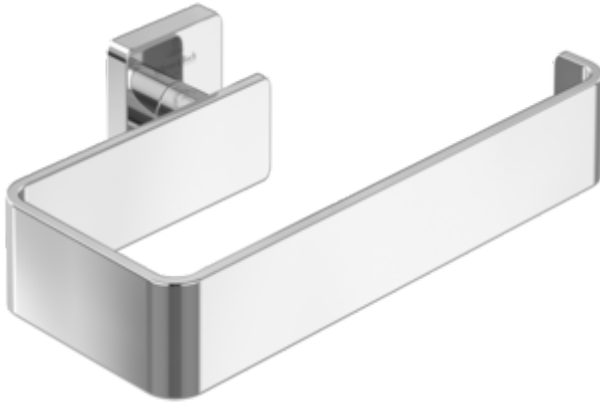

ACCESSORIES ELEMENTS - STRIKING

PRODUCT INFORMATION

Article title	Villeroy & Boch Elements - Striking Towel rail, 209 x 115 x 45 mm, Chrome
Article number	TVA15200500061
Assembly / Assembly type	wall-mounted
Scope of delivery	1 x towel holder , 1 x fastening 1 x installation instructions
Length in mm	115
Width in mm	209
Height in mm	45
Collection	Elements - Striking
Weight in kg	0.45
Material	Brass
Surface	glossy
Colour name	Chrome
EAN number	4051202855123
Model number	TVA152005000
Material	Brass
Volume	1,581
Swivel aerator	No
Thermostat	No
Cool Tap	No

COLOURS

Colour	Description	Article number	EAN	
	Chrome	TVA15200500061	4051202855123	77 GBP

ACCESSORIES ELEMENTS - STRIKING

TECHNICAL DRAWINGS

TVA152005000