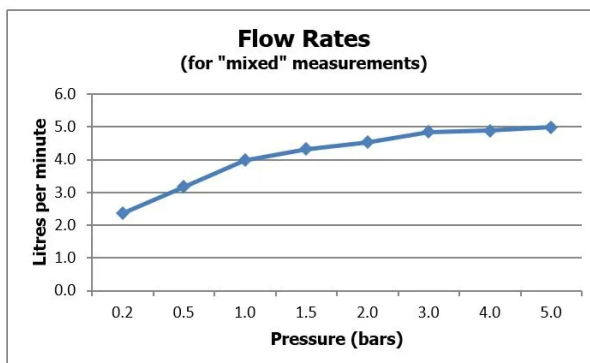

FINISH:

Brushed Gold

FLOW REGULATOR:

5 l/m flow regulator fitted as standard

MINIMUM OPERATING PRESSURE:

0.2 bar LP

FLOW RATE AT 3.0 BAR FLOW PRESSURE:

4.9 l/m