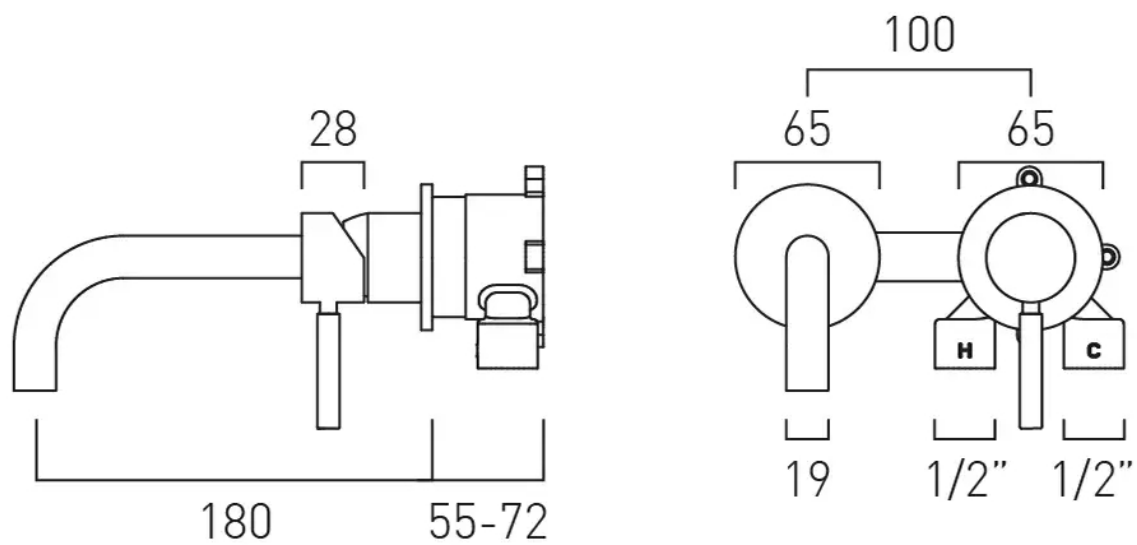

SPECIFICATION SHEET

COLLECTION: KNURLED ACCENTS

PRODUCT CODE: IND-ORI209SA-BRGK

DESCRIPTION:

knurled Accents slimline 2 hole basin mixer
single lever, wall mounted
with water flow aerator
ceramic cartridge CAR-K35B
2 x 1/2" inlets
min-max wall mount 55-72mm
tile-to mortar guard included
wall mount drill hole diameters:
spout 40-48mm handle 45-48mm
minimum operating pressure 0.2 bar LP

FINISH:

Brushed Gold

FLOW REGULATOR:

5 l/m flow regulator fitted as standard

MINIMUM OPERATING PRESSURE:

0.2 bar LP

FLOW RATE AT 3.0 BAR FLOW PRESSURE:

4.9 l/m

tel: 01934 744466
email: sales@vado.com
www.vado.com

where inspiration flows
taps | showering | accessories

TECHNICAL DRAWING

COLLECTION: KNURLED ACCENTS

PRODUCT CODE: IND-ORI209SA-BRGK

tel: 01934 744466
email: sales@vado.com
www.vado.com