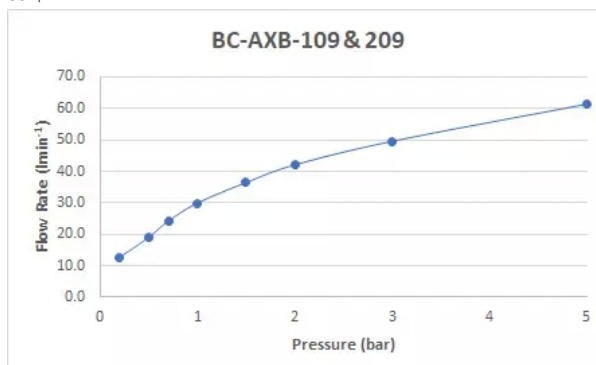

SPECIFICATION SHEET

COLLECTION: AXBRIDGE

PRODUCT CODE: BC-AXB-109-BN

DESCRIPTION:

Axbridge
3 hole basin mixer
wall mounted
cross handles
with water flow straightener
cold ceramic cartridge FL-501-RTC
hot ceramic cartridge FL-501-LTC
2 x 1/2" inlets
min-max wall mount 56-81mm
minimum operating pressure 0.2 bar LP

FINISH:

Bright Nickel

FLOW REGULATOR:

FR-106/6-PLA

MINIMUM OPERATING PRESSURE:

0.2 bar LP

FLOW RATE AT 3.0 BAR FLOW PRESSURE:

50 l/min