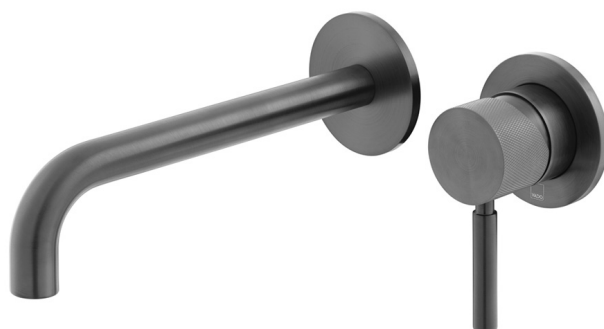

SPECIFICATION SHEET

COLLECTION: KNURLED ACCENTS

PRODUCT CODE: IND-ORI209SA-BLKK

DESCRIPTION:

knurled Accents slimline 2 hole basin mixer
single lever, wall mounted
with water flow aerator
ceramic cartridge CAR-K35B
2 x 1/2" inlets
min-max wall mount 55-72mm
tile-to mortar guard included
wall mount drill hole diameters:
spout 40-48mm handle 45-48mm
minimum operating pressure 0.2 bar LP

FINISH:

Brushed Black

FLOW REGULATOR:

5l/min fitted as standard

MINIMUM OPERATING PRESSURE:

0.2 bar LP

FLOW RATE AT 3.0 BAR FLOW PRESSURE:

4.9 l/m

15
year guarantee

tel: 01934 744466
email: sales@vado.com
www.vado.com

where inspiration flows
taps | showering | accessories

TECHNICAL DRAWING

COLLECTION: KNURLED ACCENTS

PRODUCT CODE: IND-ORI209SA-BLKK

tel: 01934 744466
email: sales@vado.com
www.vado.com