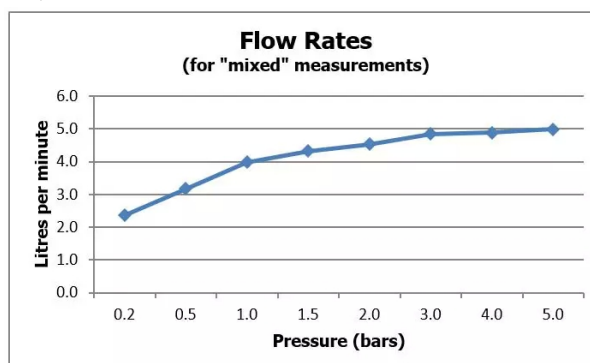

FINISH:

Brushed Black

FLOW REGULATOR:

5l/min fitted as standard

MINIMUM OPERATING PRESSURE:

0.2 bar LP

FLOW RATE AT 3.0 BAR FLOW PRESSURE:

4.9 l/m