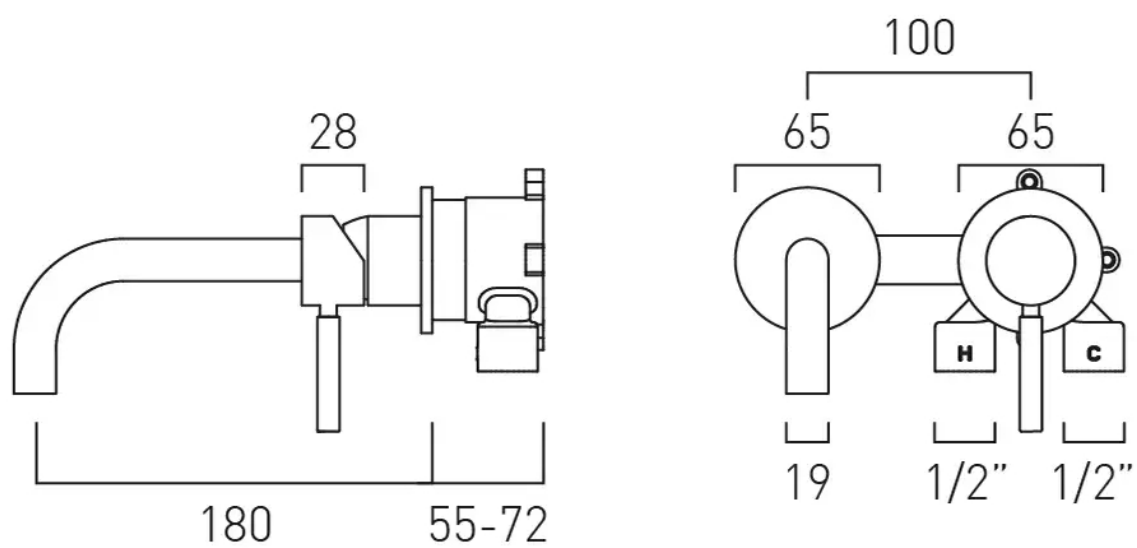

SPECIFICATION SHEET

COLLECTION: KNURLED ACCENTS

PRODUCT CODE: IND-ORI209SA-BLKK

DESCRIPTION:

knurled Accents slimline 2 hole basin mixer
single lever, wall mounted
with water flow aerator
ceramic cartridge CAR-K35B
2 x 1/2" inlets
min-max wall mount 55-72mm
tile-to mortar guard included
wall mount drill hole diameters:
spout 40-48mm handle 45-48mm
minimum operating pressure 0.2 bar LP

FINISH:

Brushed Black

FLOW REGULATOR:

5l/min fitted as standard

MINIMUM OPERATING PRESSURE:

0.2 bar LP

FLOW RATE AT 3.0 BAR FLOW PRESSURE:

4.9 l/m

15
year guarantee

tel: 01934 744466
email: sales@vado.com
www.vado.com

where inspiration flows
taps | showering | accessories

TECHNICAL DRAWING

COLLECTION: KNURLED ACCENTS

PRODUCT CODE: IND-ORI209SA-BLKK

tel: 01934 744466
email: sales@vado.com
www.vado.com