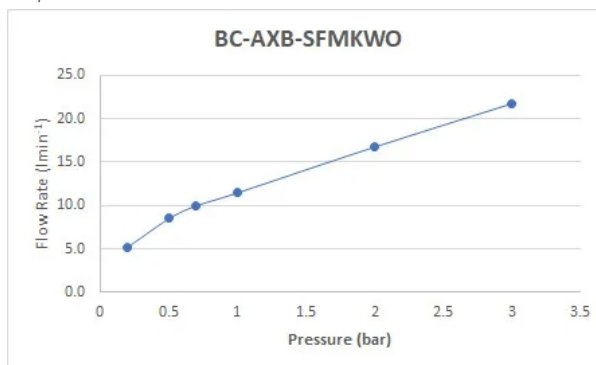

# SPECIFICATION SHEET

**COLLECTION:** AXBRIDGE

**PRODUCT CODE:** BC-AXB-SFMKWO-CP

**DESCRIPTION:**

Axbridge  
single function mini shower kit  
wall mounted  
with 150cm hose  
and bracket with integrated outlet  
1/2" inlet  
minimum operating pressure 0.2 bar LP

**FINISH:**

Chrome

**MINIMUM OPERATING PRESSURE:**

0.2 bar LP

**FLOW RATE AT 3.0 BAR FLOW PRESSURE:**

22 l/min

**BOOTH & Co.**  
ENGLAND

Timeless Design. Pioneering Performance.