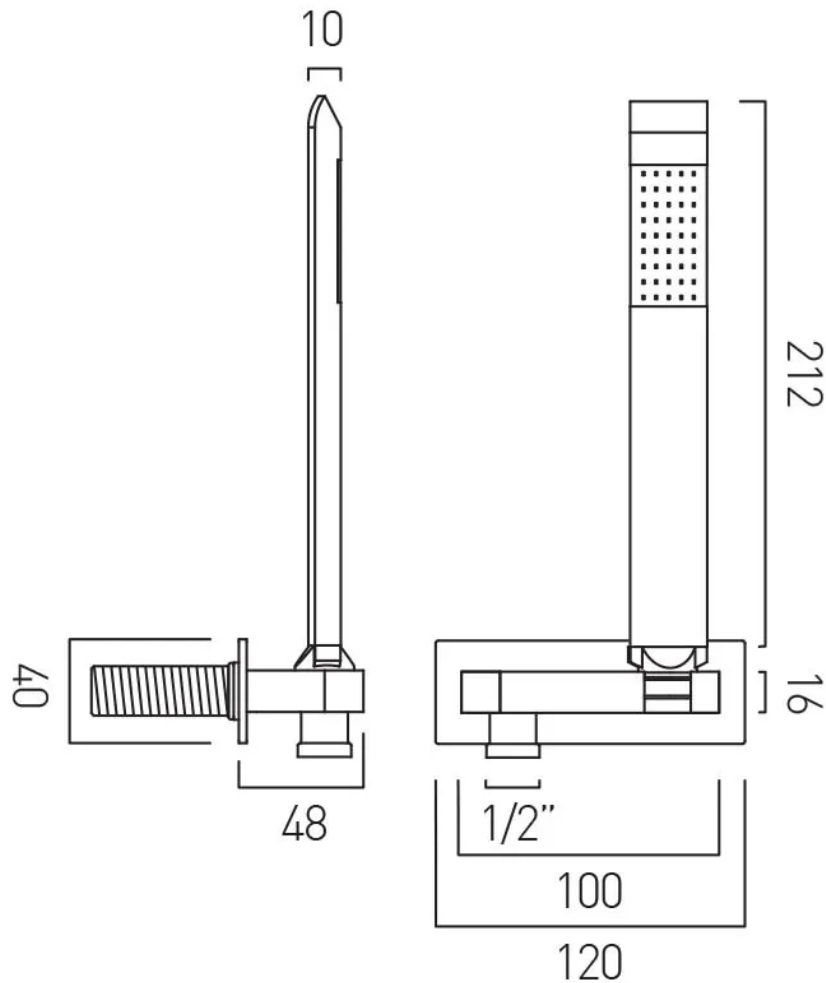

SPECIFICATION SHEET

COLLECTION: OMIKA NOIR

PRODUCT CODE: IND-OMI/SFMKWO/A-PB

DESCRIPTION:

single function mini shower kit
wall mounted
with 150cm shower hose
and bracket with integrated outlet
1/2" inlet
35mm adjustable thread,
0-11mm wall mount tolerance
minimum operating pressure 1.0 bar MP

FINISH:

Polished Black

MINIMUM OPERATING PRESSURE:

1.0 bar MP

FLOW RATE AT 3.0 BAR FLOW PRESSURE:

21 l/min

tel: 01934 744466
email: sales@vado.com
www.vado.com

where inspiration flows
taps | showering | accessories

TECHNICAL DRAWING

COLLECTION: OMIKA NOIR

PRODUCT CODE: IND-OMI/SFMKWO/A-PB

tel: 01934 744466
email: sales@vado.com
www.vado.com

where inspiration flows
taps | showering | accessories