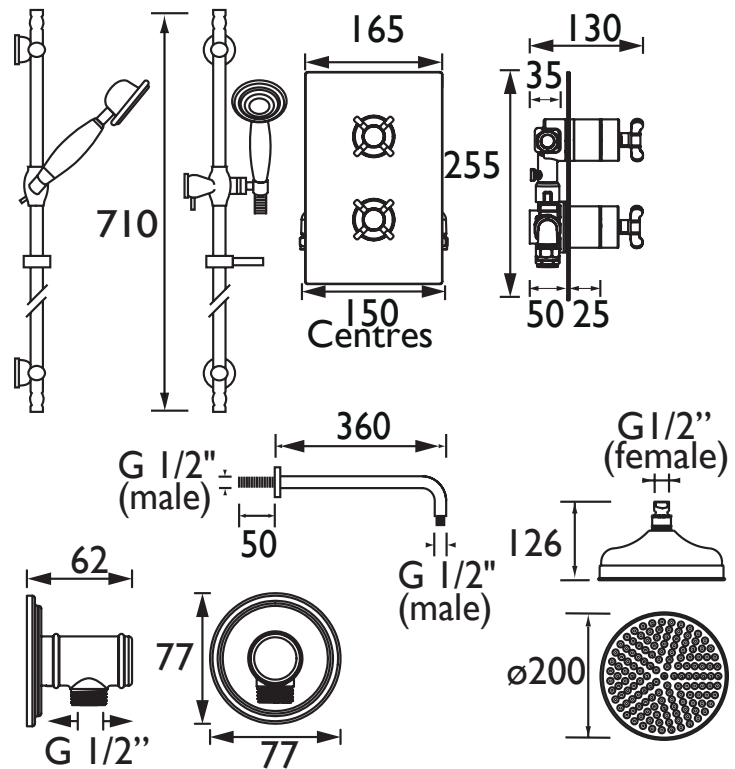

Specification

Finish/Colour:	Chrome
Main Construction Material:	Brass
No of Controls:	2
Shower Type:	Concealed Thermostatic Shower
Shower Head Type:	Shower Rose and Handset
Valve/Cartridge Type:	Thermostatic Cartridge
Maximum Hot Water Supply Temperature °C:	65
Maximum Static Pressure: (bar)	10
Plumbing System Suitability:	All - Ideally Balanced
Working Pressure Range:	Min. 0.2 Bar, Max. 5.0 Bar
Connection Inlet:	15mm Compression
Connection Outlet:	15mm Compression
Isolation Valve Included:	No
Check Valve Included:	Yes

Features:

- Glamorous in the detail, this shower pack contains a Trinity shower valve with integral two outlet diverter. It has a 200mm traditional round fixed head with shower arm; a traditional adjustable riser shower kit with a single function handset and hose.
- The shower valve has been designed to fit in any UK wall cavity and therefore only needs a 35mm deep cavity space
- Dual control - flow and temperature are controlled separately
- Fully serviceable from the front
- 15mm inlet connections
- Chrome plated to BS EN 248
- Wall outlet designed with Bristan's Wall Mount Technology for easier installation

Product Certifications:

Additional Information:

Dimensions (measurements in mm)

Flow Rates (l/min)

System Pressure (bar)	0.2	0.5	1	2	3	5
Through Fixed Head (mixed)	8.5	13.4	19	26.9	32.9	42.5
Through Handset (mixed)	8.3	13.1	18.5	26.2	32	41.4