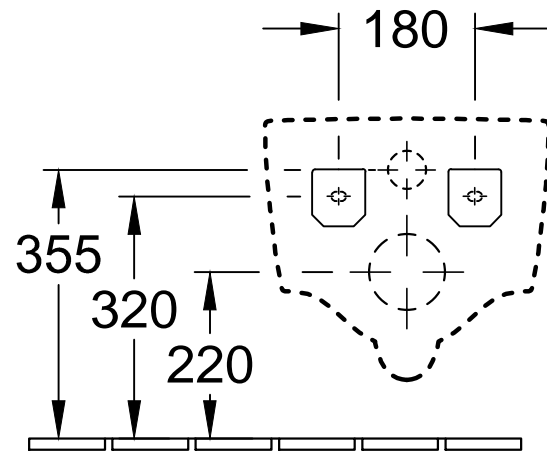

MEMENTO 2.0

4633 R0

V01 / 24.06.2019

Villeroy & Boch

1748