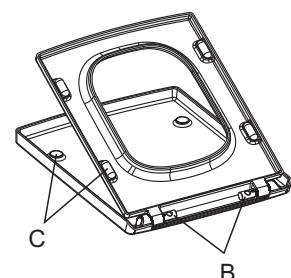

Cleaning Instructions Use a mild soap solution. Seat and hinge should not be left damp, but be dried with a soft cloth. When using abrasive, corrosive or chlorine based cleaners for the bowl, avoid contact with seat and hinge as it may lead to damages or flash rust. Therefore, when cleaning the bowl, make sure that seat and cover are in an upright position until all the cleaner has been flushed away.