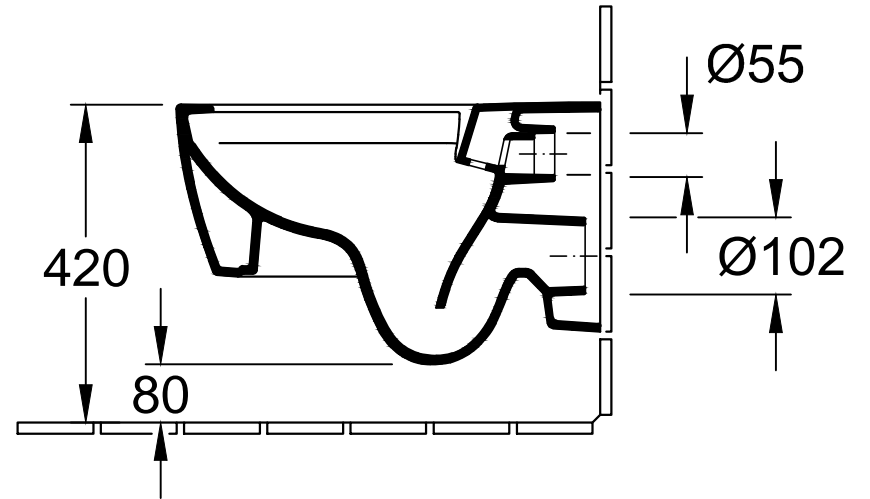

MEMENTO 2.0

4633 R0

V01 / 24.06.2019

Villeroy & Boch

1748