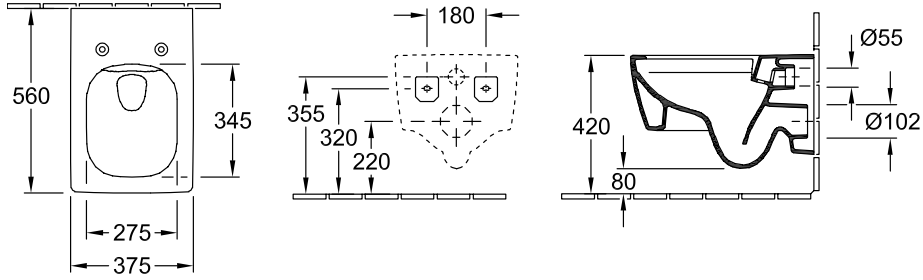

TECHNICAL DRAWINGS

4633R001

4633R001