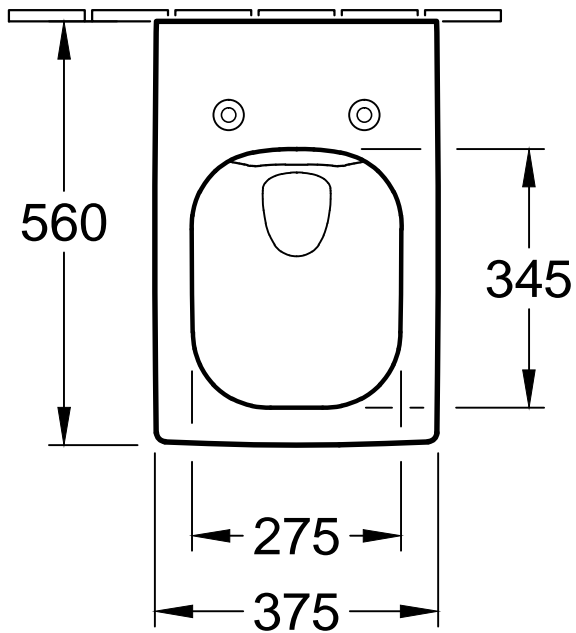

MEMENTO 2.0 WASHDOWN TOILET, RIMLESS RECTANGLE

PRODUCT INFORMATION

Article title	Villeroy & Boch Memento 2.0 Washdown toilet, rimless, wall-mounted, White Alpin
Article number	4633R001
Assembly / Assembly type	wall-mounted
Assembly instructions	not suitable for installation with flush valves
Scope of delivery	1 x washdown toilet, rimless , 1 x fastening set
Depth in mm	560
Width in mm	375
Height in mm	345
Collection	Memento 2.0
Product designation	Washdown toilet, rimless
Suitable for	Concealed cistern
Innovative flushing technology (with TwistFlush)	No
Flush volume l	3 / 4,5 l
Wall-mounted - floor-standing	wall-mounted
Material	Sanitary ceramics
surface	glossy
Shape	Rectangle
Colour designation	White Alpin
Antibacterial surface (with AntiBac)	No
Easy surface cleaning (CeramicPlus)	No
Rimless (mit DirectFlush)	Yes
Flush type	Washdown toilet
Integrated freshness solution (with ViFresh)	No
Outlet / outlet	horizontal outlet

TECHNICAL DRAWINGS

4633R001

4633R001

MEMENTO 2.0

4633 R0

V01 / 24.06.2019

Villeroy & Boch

1748

MEMENTO 2.0 TOILET SEAT AND COVER RECTANGLE

PRODUCT INFORMATION

Article title	Villeroy & Boch Memento 2.0 Toilet seat and cover, with automatic lowering mechanism (SoftClosing), with removable seat (QuickRelease), White Alpin
Article number	8M24S101
Scope of delivery	1 x toilet seat and cover
Depth in mm	452
Width in mm	378
Height in mm	43
Collection	Memento 2.0
Product designation	Toilet seat and cover
Function	<ul style="list-style-type: none">• with automatic lowering mechanism (SoftClosing)• with removable seat (QuickRelease)
Material	Duroplast
surface	glossy
Shape	Rectangle
Colour designation	White Alpin
Antibacterial surface (with AntiBac)	No
With TitanGlaze	No

- incl. hinges stainless steel
- centre distance: 180 mm
- load of ring seat: 240 kg
- 10 year guarantee

Colour Programme

01 White Alpin	RW Stone White
R2 Star White	S5 Ebony
S0 Glossy Black	I4 Graphite