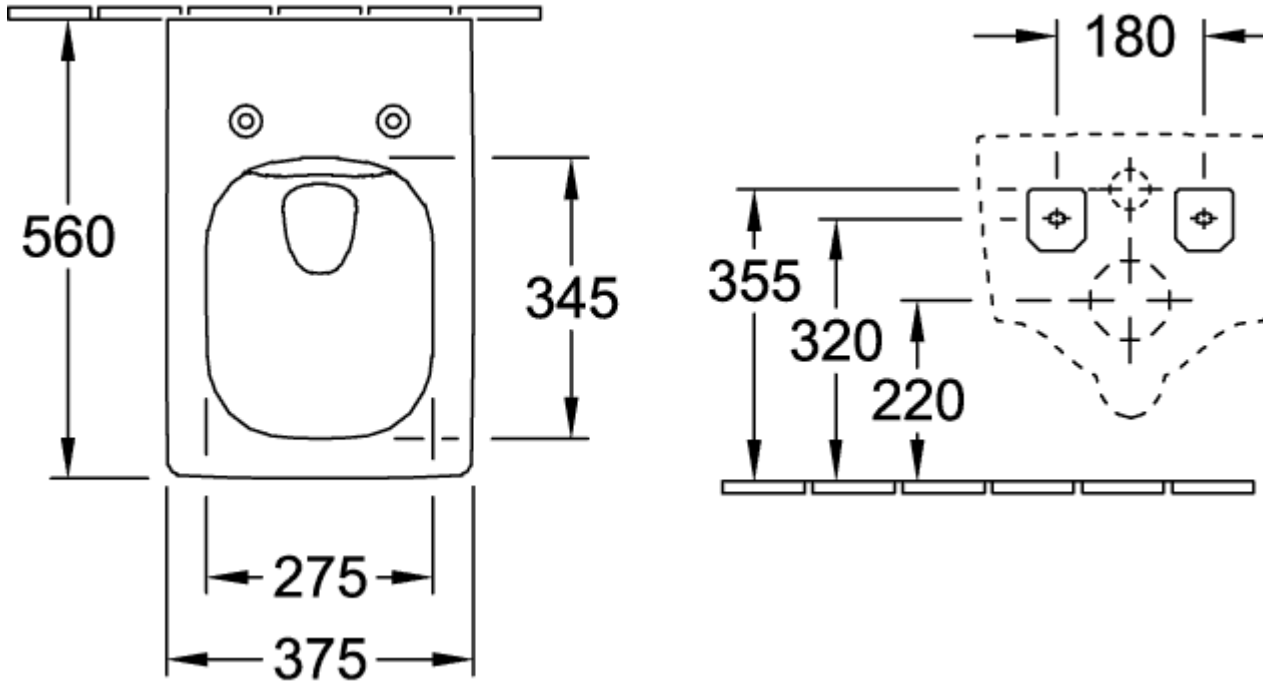

TECHNICAL DRAWINGS

4633R001