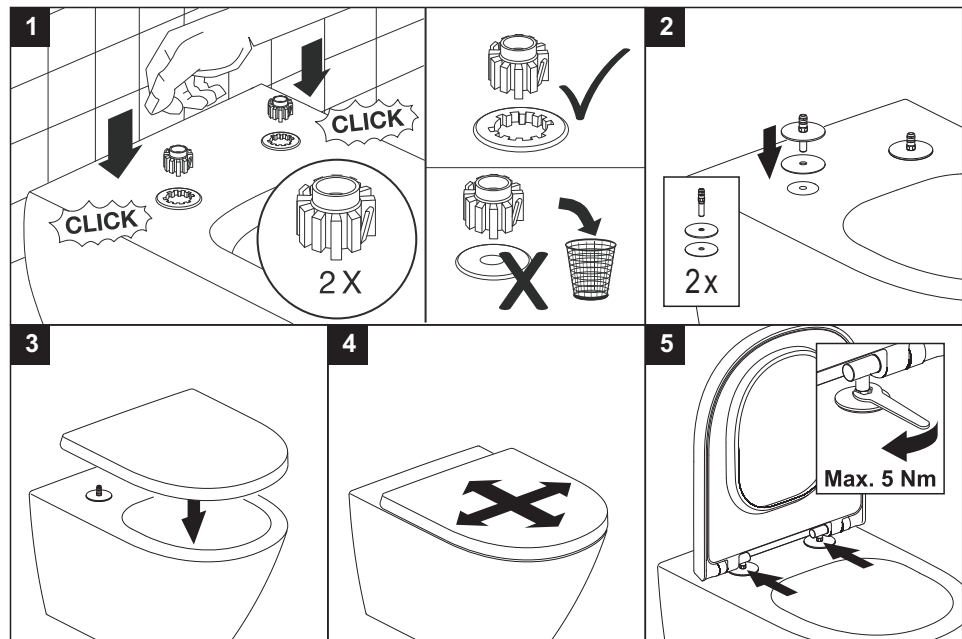

Instruction Manual

Material Description

TOILET SEAT: The material is colour ingrained duroplast (UF A 10 = urea formaldehyde) that contains no environmentally hazardous substances. UF plastic comprises 67 % urea formaldehyde resin, 28 % cellulose, as well as 5 % minerals, pigments, lubricants and moisture content. The raw material from the supplier contains less than 0,03 % formaldehyde after a special curing process.

BUFFERS: TPE (Thermoplastic Elastomer)

MOUNT/HINGE: stainless steel

Guarantee

The guarantee includes faults or defects in the material of our products within a periode of 10 years. Products subject to minor technical modifications and design deviations. Errors and omissions excepted.