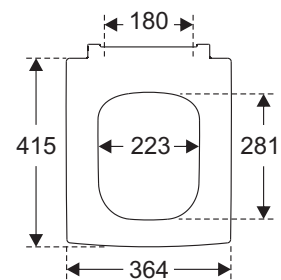

MEMENTO 2.0 TOILET SEAT AND COVER RECTANGLE

PRODUCT INFORMATION

Article title	Villeroy & Boch Memento 2.0 Toilet seat and cover, with automatic lowering mechanism (SoftClosing), with removable seat (QuickRelease), White Alpin
Article number	8M24S101
Scope of delivery	1 x toilet seat and cover
Depth in mm	452
Width in mm	378
Height in mm	43
Collection	Memento 2.0
Product designation	Toilet seat and cover
Function	<ul style="list-style-type: none">• with automatic lowering mechanism (SoftClosing)• with removable seat (QuickRelease)
Material	Duroplast
surface	glossy
Shape	Rectangle
Colour designation	White Alpin
Antibacterial surface (with AntiBac)	No
With TitanGlaze	No

- incl. hinges stainless steel
- centre distance: 180 mm
- load of ring seat: 240 kg
- 10 year guarantee

Colour Programme

01 White Alpin	RW Stone White
R2 Star White	S5 Ebony
S0 Glossy Black	I4 Graphite