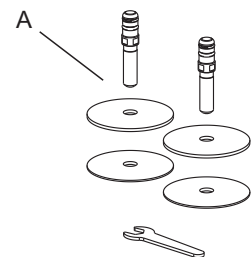

- incl. hinges stainless steel
- centre distance: 180 mm
- load of ring seat: 240 kg
- 10 year guarantee

Colour Programme

01 White Alpin	RW Stone White
R2 Star White	S5 Ebony
S0 Glossy Black	I4 Graphite

Hinge Finish Stainless steel

Spare Parts

- A) 9221 89 61 hinges stainless steel
- B) 9221 91 00 Softclosing damper packet
- C) 9221 86 00 Buffers for seat and cover

Cleaning Instructions Use a mild soap solution. Seat and hinge should not be left damp, but be dried with a soft cloth. When using abrasive, corrosive or chlorine based cleaners for the bowl, avoid contact with seat and hinge as it may lead to damages or flash rust. Therefore, when cleaning the bowl, make sure that seat and cover are in an upright position until all the cleaner has been flushed away.