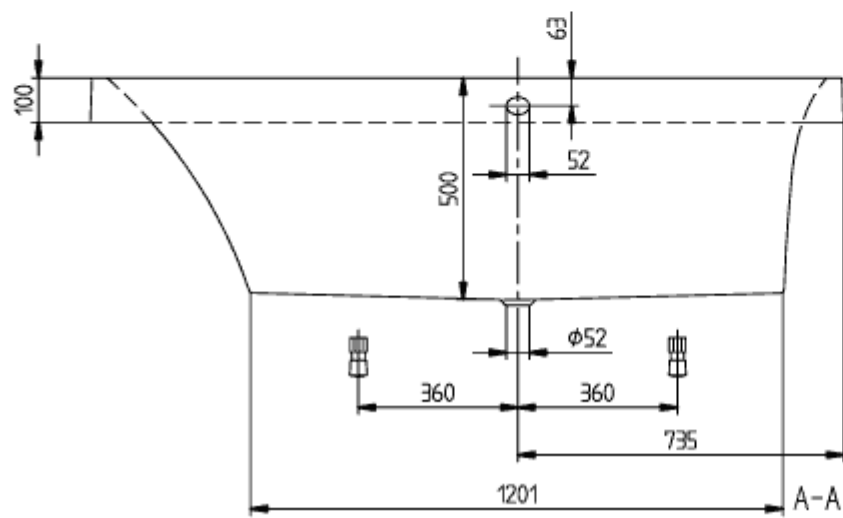

SQUARO RECTANGULAR BATH RECTANGLE

PRODUCT INFORMATION

Article title	Villeroy & Boch Squaro Rectangular bath, 1700 x 750 mm, White Alpin
Article number	UBQ170SQR2V-01
Assembly / Assembly type	built-in installation
Scope of delivery	1 x rectangular bath , 2 x bath support frame (self-adhesive), adjustable from 130 - 180 mm
Length in mm	1700
Width in mm	750
Height in mm	525
Interior depth	500
Collection	Squaro
Product designation	Rectangular bath
Material	Quaryl®
With overflow	Yes
Number of people	2
Shape	Rectangle
Colour designation	White Alpin
With slip resistance	No
Outlet / outlet	central outlet
Interior form	rectangular
SilentFlow	No

TECHNICAL DRAWINGS

UBQ170SQR2V-01

SQUARO 1700x750 UBQ170SQR2	Vi
V02/ 20-04-2020	

UBQ170SQR2V-01

SQUARO 1700x750 UBQ170SQR2	 Villeroy & Boch
V02/ 20-04-2020	1748

ACCESSORIES ACCESSORIES

PRODUCT INFORMATION

1 . POSITION

Article number	U99740000
Article title	Villeroy & Boch Accessories Bath feet
Product designation	Bath feet
Collection	Accessories
PROJECTS	■ START
Scope of delivery	2 x frames with 2 feet
Weight in kg	1,00
EAN number	4051202198305

ACCESSORIES ACCESSORIES

PRODUCT INFORMATION

1 . POSITION

Article number	U90170061
Article title	Villeroy & Boch Accessories Handgrips, 80 x 250 x 30 mm, Chrome
Product designation	Handgrips
Collection	Accessories
PROJECTS	■ START
Scope of delivery	2 x handles
Length in mm	250
Width in mm	80
Height in mm	30
Weight in kg	0,84
EAN number	4051202198367