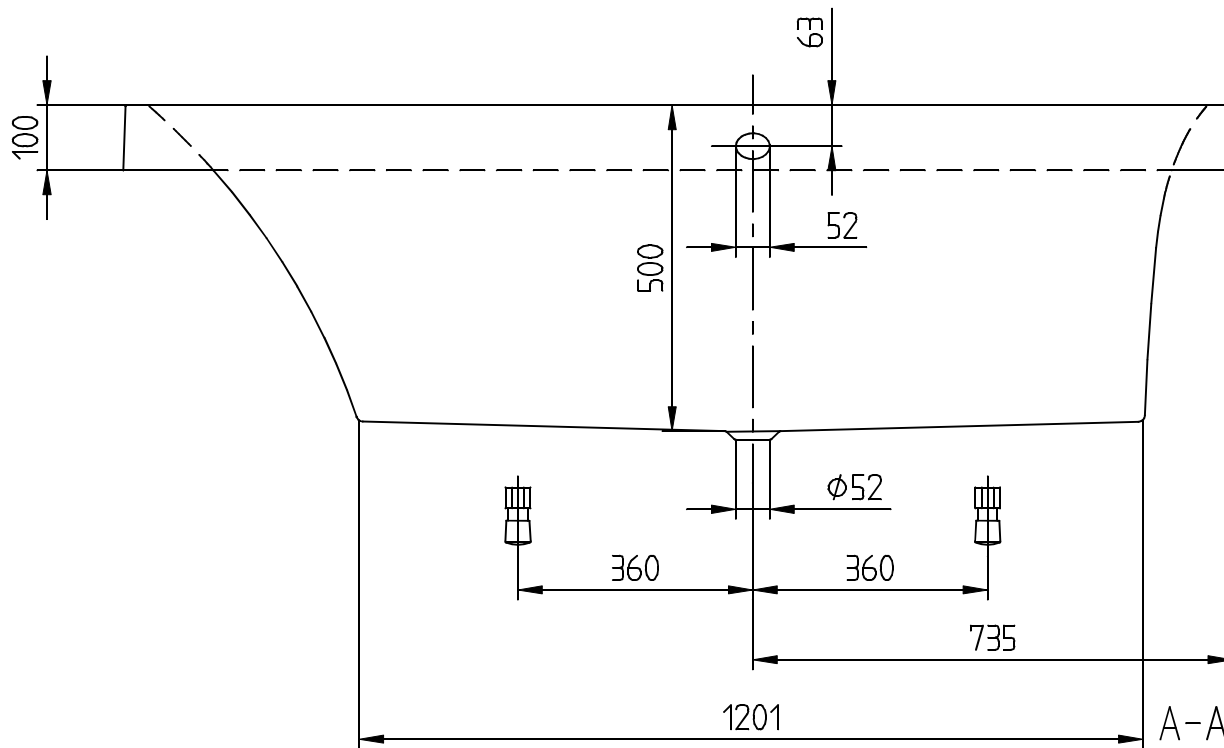

SQUARO RECTANGULAR BATH RECTANGLE

PRODUCT INFORMATION

Article title	Villeroy & Boch Squaro Rectangular bath, 1700 x 750 mm, White Alpin
Article number	UBQ170SQR2V-01
Assembly / Assembly type	built-in installation
Scope of delivery	1 x rectangular bath , 2 x bath support frame (self-adhesive), adjustable from 130 - 180 mm
Length in mm	1700
Width in mm	750
Height in mm	525
Interior depth	500
Collection	Squaro
Product designation	Rectangular bath
Material	Quaryl®
With overflow	Yes
Number of people	2
Shape	Rectangle
Colour designation	White Alpin
With slip resistance	No
Outlet / outlet	central outlet
Interior form	rectangular
SilentFlow	No

TECHNICAL DRAWINGS

UBQ170SQR2V-01

SQUARO 1700x750 UBQ170SQR2	Vi
V02/ 20-04-2020	

UBQ170SQR2V-01

SQUARO 1700x750 UBQ170SQR2	 Villeroy & Boch
V02/ 20-04-2020	1748

ACCESSORIES ACCESSORIES

PRODUCT INFORMATION

1 . POSITION

Article number	U99740000
Article title	Villeroy & Boch Accessories Bath feet
Product designation	Bath feet
Collection	Accessories
PROJECTS	■ START
Scope of delivery	2 x frames with 2 feet
Weight in kg	1,00
EAN number	4051202198305

ACCESSORIES ACCESSORIES

PRODUCT INFORMATION

1 . POSITION

Article number	U90170061
Article title	Villeroy & Boch Accessories Handgrips, 80 x 250 x 30 mm, Chrome
Product designation	Handgrips
Collection	Accessories
PROJECTS	■ START
Scope of delivery	2 x handles
Length in mm	250
Width in mm	80
Height in mm	30
Weight in kg	0,84
EAN number	4051202198367