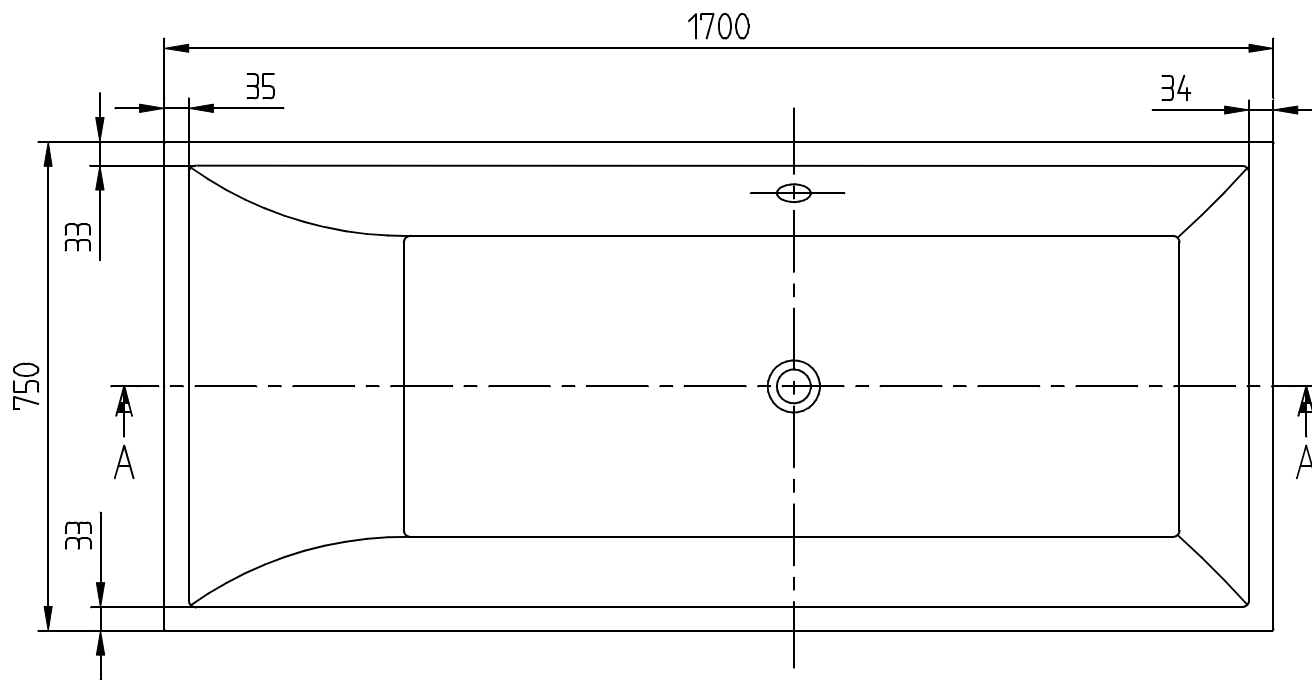

SQUARO RECTANGULAR BATH RECTANGLE

PRODUCT INFORMATION

Article title	Villeroy & Boch Squaro Rectangular bath, 1700 x 750 mm, White Alpin
Article number	UBQ170SQR2V-01
Assembly / Assembly type	built-in installation
Scope of delivery	1 x rectangular bath , 2 x bath support frame (self-adhesive), adjustable from 130 - 180 mm
Length in mm	1700
Width in mm	750
Height in mm	525
Interior depth	500
Collection	Squaro
Product designation	Rectangular bath
Material	Quaryl®
With overflow	Yes
Number of people	2
Shape	Rectangle
Colour designation	White Alpin
With slip resistance	No
Outlet / outlet	central outlet
Interior form	rectangular
SilentFlow	No

TECHNICAL DRAWINGS

UBQ170SQR2V-01

SQUARO 1700x750 UBQ170SQR2	Vi
V02/ 20-04-2020	

UBQ170SQR2V-01

SQUARO 1700x750 UBQ170SQR2	 Villeroy & Boch
V02/ 20-04-2020	1748

ACCESSORIES ACCESSORIES

PRODUCT INFORMATION

1 . POSITION

Article number	U99740000
Article title	Villeroy & Boch Accessories Bath feet
Product designation	Bath feet
Collection	Accessories
PROJECTS	■ START
Scope of delivery	2 x frames with 2 feet
Weight in kg	1,00
EAN number	4051202198305

ACCESSORIES ACCESSORIES

PRODUCT INFORMATION

1 . POSITION

Article number	U90170061
Article title	Villeroy & Boch Accessories Handgrips, 80 x 250 x 30 mm, Chrome
Product designation	Handgrips
Collection	Accessories
PROJECTS	■ START
Scope of delivery	2 x handles
Length in mm	250
Width in mm	80
Height in mm	30
Weight in kg	0,84
EAN number	4051202198367