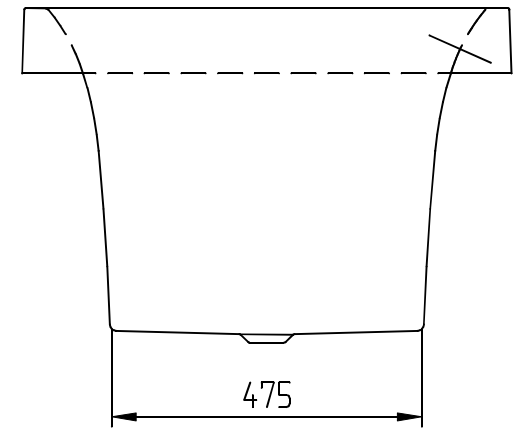

SQUARO RECTANGULAR BATH RECTANGLE

PRODUCT INFORMATION

Article title	Villeroy & Boch Squaro Rectangular bath, 1700 x 750 mm, White Alpin
Article number	UBQ170SQR2V-01
Assembly / Assembly type	built-in installation
Scope of delivery	1 x rectangular bath , 2 x bath support frame (self-adhesive), adjustable from 130 - 180 mm
Length in mm	1700
Width in mm	750
Height in mm	525
Interior depth	500
Collection	Squaro
Product designation	Rectangular bath
Material	Quaryl®
With overflow	Yes
Number of people	2
Shape	Rectangle
Colour designation	White Alpin
With slip resistance	No
Outlet / outlet	central outlet
Interior form	rectangular
SilentFlow	No

TECHNICAL DRAWINGS

UBQ170SQR2V-01

SQUARO 1700x750 UBQ170SQR2	Vi
V02/ 20-04-2020	

UBQ170SQR2V-01

SQUARO 1700x750 UBQ170SQR2	 Villeroy & Boch
V02/ 20-04-2020	1748

ACCESSORIES ACCESSORIES

PRODUCT INFORMATION

1 . POSITION

Article number	U99740000
Article title	Villeroy & Boch Accessories Bath feet
Product designation	Bath feet
Collection	Accessories
PROJECTS	■ START
Scope of delivery	2 x frames with 2 feet
Weight in kg	1,00
EAN number	4051202198305

ACCESSORIES ACCESSORIES

PRODUCT INFORMATION

1 . POSITION

Article number	U90170061
Article title	Villeroy & Boch Accessories Handgrips, 80 x 250 x 30 mm, Chrome
Product designation	Handgrips
Collection	Accessories
PROJECTS	■ START
Scope of delivery	2 x handles
Length in mm	250
Width in mm	80
Height in mm	30
Weight in kg	0,84
EAN number	4051202198367