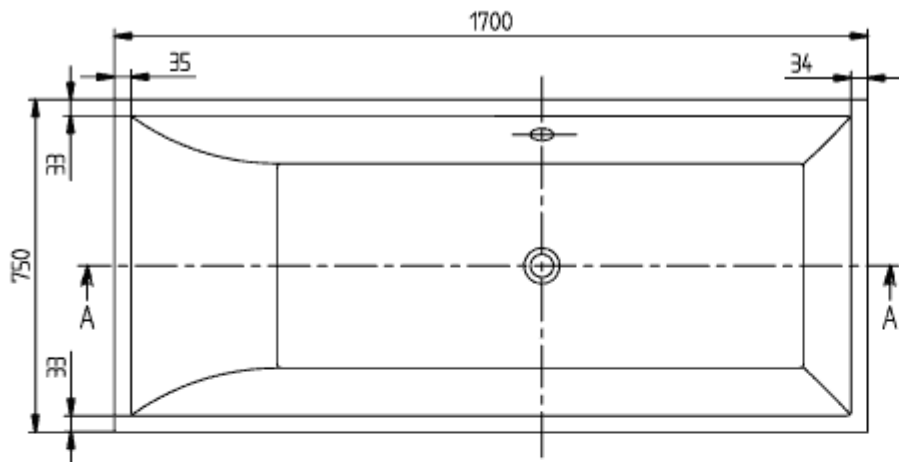

SQUARO RECTANGULAR BATH RECTANGLE

PRODUCT INFORMATION

Article title	Villeroy & Boch Squaro Rectangular bath, 1700 x 750 mm, White Alpin
Article number	UBQ170SQR2V-01
Assembly / Assembly type	built-in installation
Scope of delivery	1 x rectangular bath , 2 x bath support frame (self-adhesive), adjustable from 130 - 180 mm
Length in mm	1700
Width in mm	750
Height in mm	525
Interior depth	500
Collection	Squaro
Product designation	Rectangular bath
Material	Quaryl®
With overflow	Yes
Number of people	2
Shape	Rectangle
Colour designation	White Alpin
With slip resistance	No
Outlet / outlet	central outlet
Interior form	rectangular
SilentFlow	No

TECHNICAL DRAWINGS

UBQ170SQR2V-01

SQUARO 1700x750 UBQ170SQR2	Vi
V02/ 20-04-2020	

UBQ170SQR2V-01

SQUARO 1700x750 UBQ170SQR2	 Villeroy & Boch
V02/ 20-04-2020	1748

ACCESSORIES ACCESSORIES

PRODUCT INFORMATION

1 . POSITION

Article number	U99740000
Article title	Villeroy & Boch Accessories Bath feet
Product designation	Bath feet
Collection	Accessories
PROJECTS	■ START
Scope of delivery	2 x frames with 2 feet
Weight in kg	1,00
EAN number	4051202198305

ACCESSORIES ACCESSORIES

PRODUCT INFORMATION

1 . POSITION

Article number	U90170061
Article title	Villeroy & Boch Accessories Handgrips, 80 x 250 x 30 mm, Chrome
Product designation	Handgrips
Collection	Accessories
PROJECTS	■ START
Scope of delivery	2 x handles
Length in mm	250
Width in mm	80
Height in mm	30
Weight in kg	0,84
EAN number	4051202198367