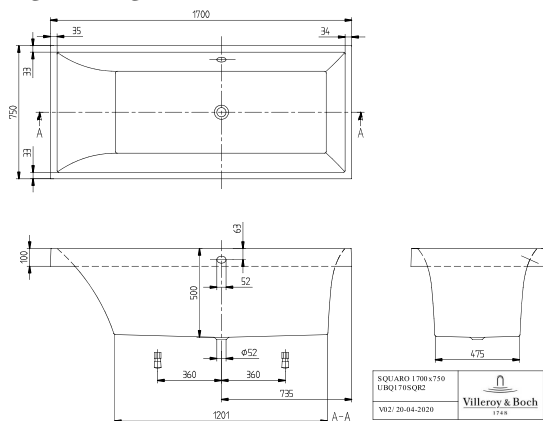

SQUARO RECTANGULAR BATH RECTANGLE

PRODUCT INFORMATION

Article title	Villeroy & Boch Squaro Rectangular bath, 1700 x 750 mm, White Alpin
Article number	UBQ170SQR2V-01
Assembly / Assembly type	built-in installation
Scope of delivery	1 x rectangular bath , 2 x bath support frame (self-adhesive), adjustable from 130 - 180 mm
Length in mm	1700
Width in mm	750
Height in mm	525
Interior depth	500
Collection	Squaro
Product designation	Rectangular bath
Material	Quaryl®
With overflow	Yes
Number of people	2
Shape	Rectangle
Colour designation	White Alpin
With slip resistance	No
Outlet / outlet	central outlet
Interior form	rectangular
SilentFlow	No

TECHNICAL DRAWINGS

UBQ170SQR2V-01

SQUARO 1700x750 UBQ170SQR2	Vi
V02/ 20-04-2020	

UBQ170SQR2V-01

SQUARO 1700x750 UBQ170SQR2	 Villeroy & Boch
V02/ 20-04-2020	1748

ACCESSORIES ACCESSORIES

PRODUCT INFORMATION

1 . POSITION

Article number	U99740000
Article title	Villeroy & Boch Accessories Bath feet
Product designation	Bath feet
Collection	Accessories
PROJECTS	■ START
Scope of delivery	2 x frames with 2 feet
Weight in kg	1,00
EAN number	4051202198305

ACCESSORIES ACCESSORIES

PRODUCT INFORMATION

1 . POSITION

Article number	U90170061
Article title	Villeroy & Boch Accessories Handgrips, 80 x 250 x 30 mm, Chrome
Product designation	Handgrips
Collection	Accessories
PROJECTS	■ START
Scope of delivery	2 x handles
Length in mm	250
Width in mm	80
Height in mm	30
Weight in kg	0,84
EAN number	4051202198367