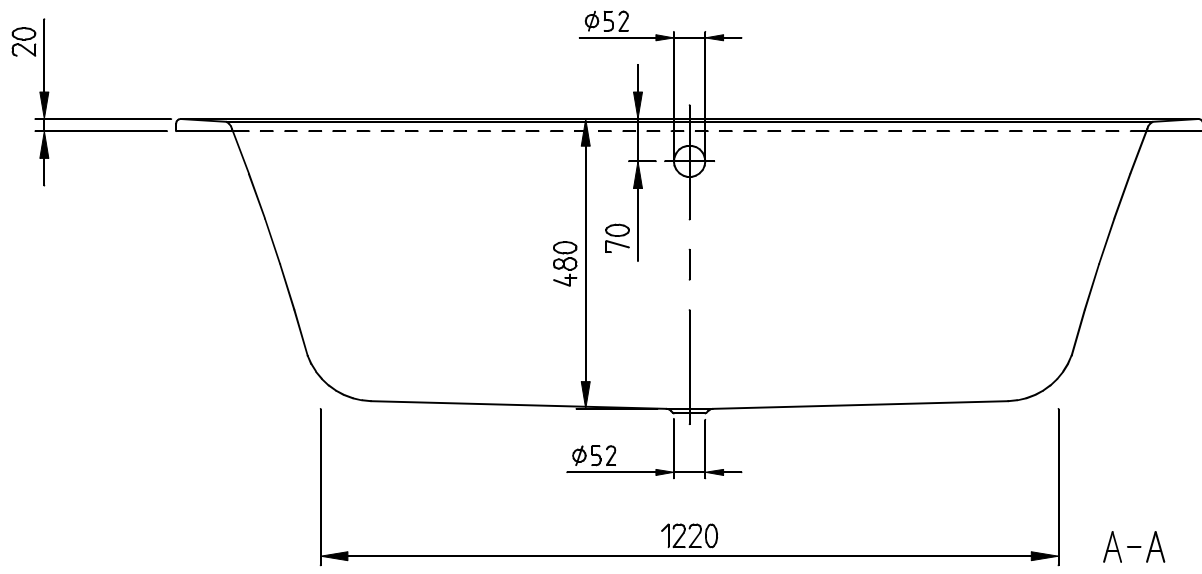

LEGATO 1700x750 UBA170LEG2	 Villeroy & Boch 1748
V02/ 25-02-2020