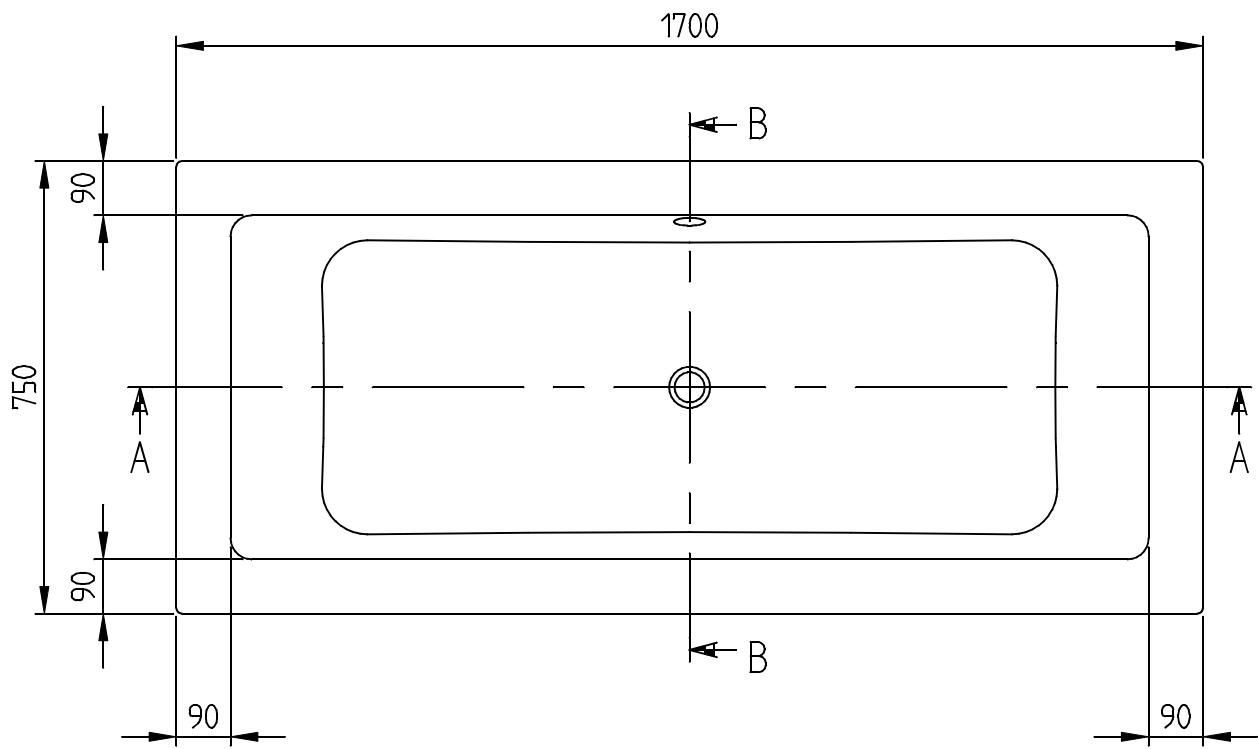

LEGATO 1700x750 UBA170LEG2	 Villeroy & Boch 1748
V02/ 25-02-2020