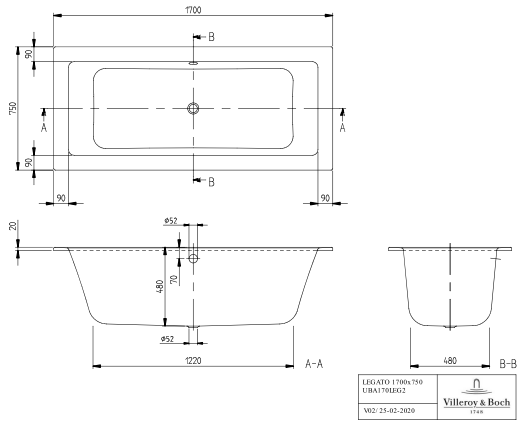

UBA170LEG2V-01