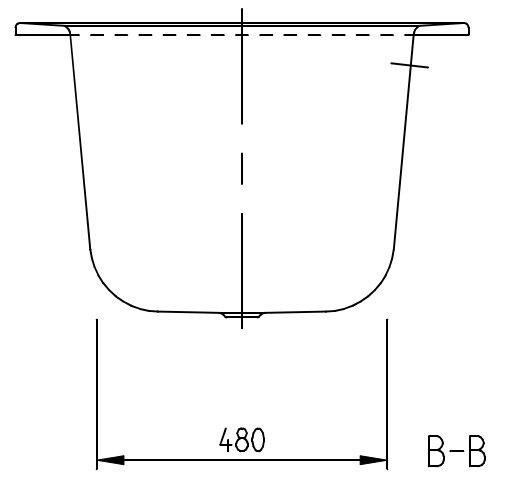

LEGATO 1700x750 UBA170LEG2	 Villeroy & Boch 1748
V02/ 25-02-2020