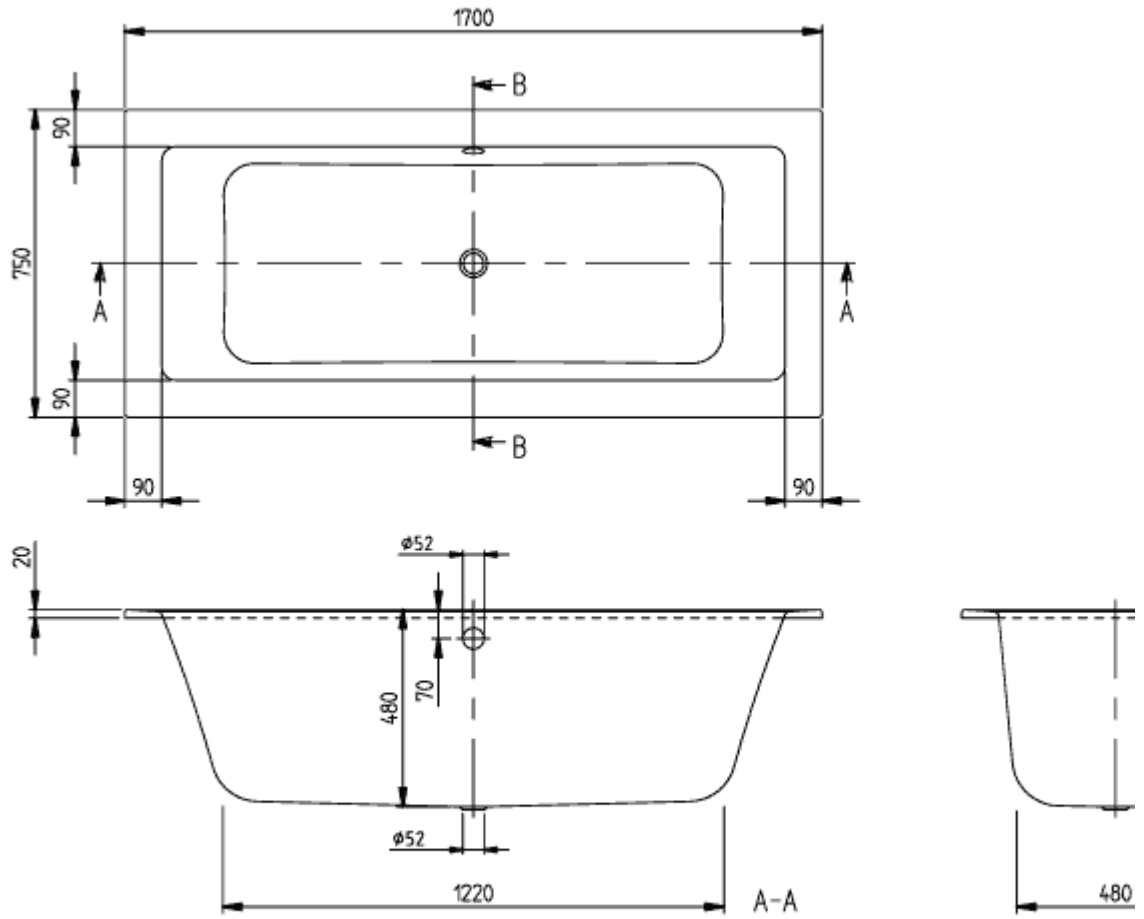

TECHNICAL DRAWINGS

UBA170LEG2V-01

LEGATO 1700x750 UBA170LEG2	Vill
V02/ 25-02-2020