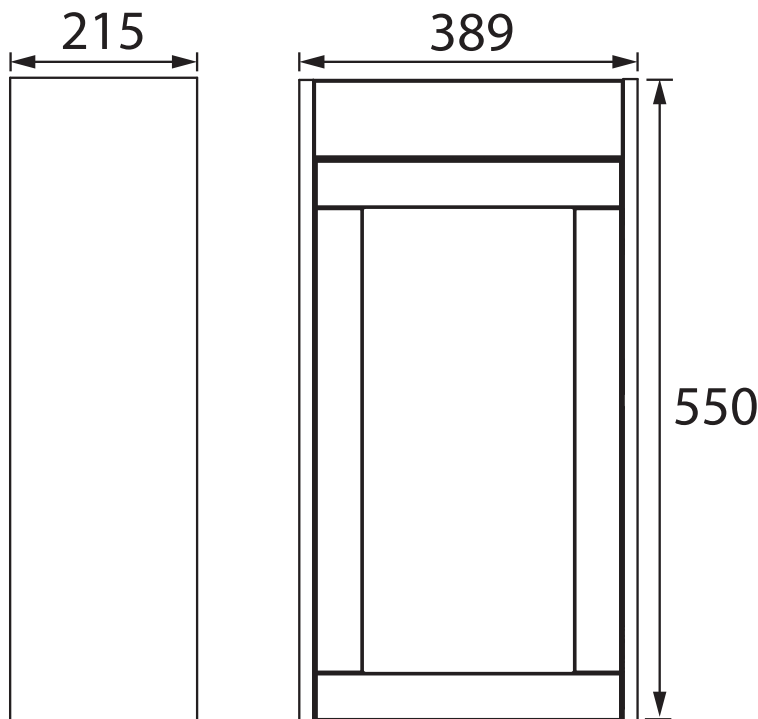

LYMB40WH

LYNTON Furniture Range Lynton 400mm Cloakroom Unit Wall Hung - Midnight Blue

Specification

Main Construction Material:	MFC & MDF
Finish:	Midnight Blue
Weight (kg):	6.90
Weight Including Packaging (kg):	8.60
Assembly Required:	Yes
What's Included?:	1 x Vanity Unit (with pre-fitted brackets) 2 x Hanging Brackets 1 x Fitting Instructions

This Product Also Needs:

Handles
PLYW071

Variant SKUs:

LYCG40WH
LYDG40WH

Dimensions (measurements in mm)

TECHNICAL DATA SHEET

HERITAGE[®] BATHROOMS

D2