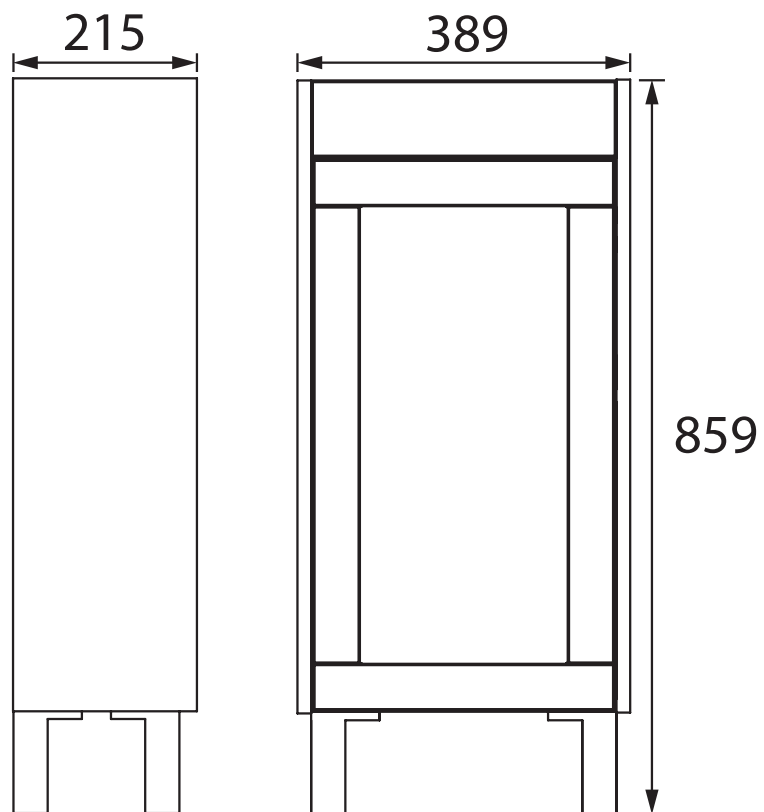

LYMB4034

LYNTON Furniture Range

Lynton 400mm Cloakroom Unit Floorstanding - Midnight Blue

Specification

Main Construction Material:	MFC & MDF
Finish:	Midnight Blue
Weight (kg):	9.40
Weight Including Packaging (kg):	10.96
Assembly Required:	Yes
What's Included?:	1 x Vanity Unit 4 x Plastic Legs 16 x Leg Screws 1 x Fitting Instructions

This Product Also Needs:

Handles
PLYW071

Variant SKUs:

LYDG4034
LYCG4034

Dimensions (measurements in mm)

TECHNICAL DATA SHEET

HERITAGE[®]

BATHROOMS