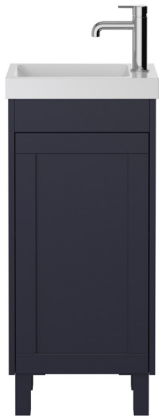

LYMB4034

LYNTON Furniture Range

Lynton 400mm Cloakroom Unit Floorstanding - Midnight Blue

Specification

Main Construction Material:	MFC & MDF
Finish:	Midnight Blue
Weight (kg):	9.40
Weight Including Packaging (kg):	10.96
Assembly Required:	Yes
What's Included?:	1 x Vanity Unit 4 x Plastic Legs 16 x Leg Screws 1 x Fitting Instructions

Features:

- Available in a selection of finishes
- Stylish yet functional storage solution
- A selection of handles to choose from to personalise your design

Product Certifications:

Additional Information: