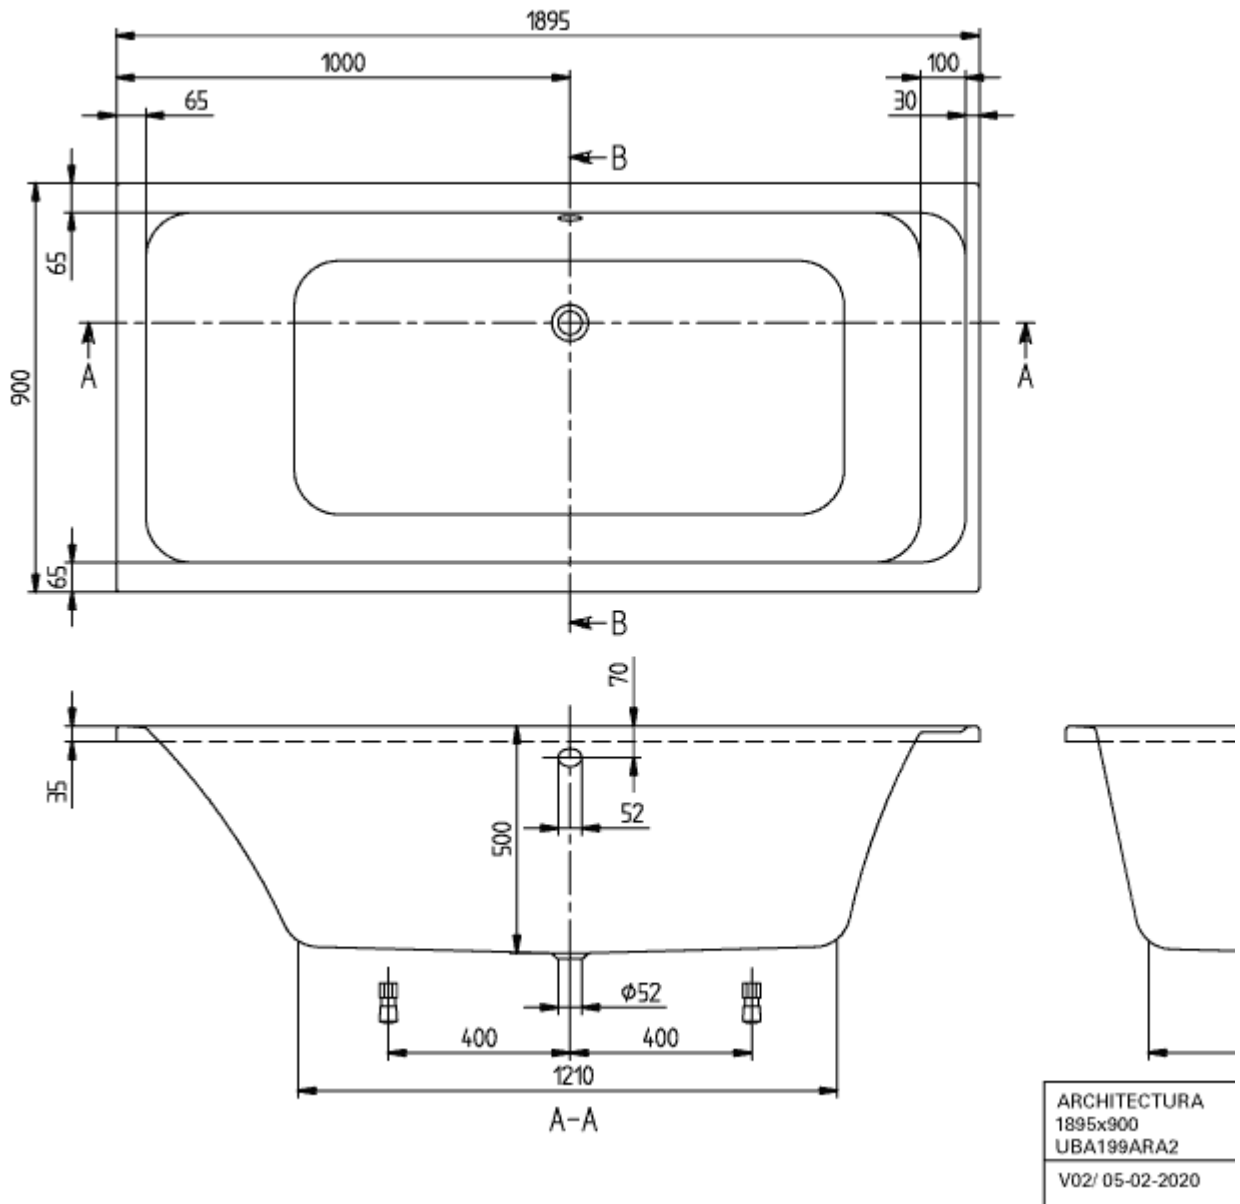

ARCHITECTURA RECTANGULAR BATH RECTANGLE

PRODUCT INFORMATION

Article title	Villeroy & Boch Architectura Rectangular bath, 1900 x 900 mm, White Alpin
Article number	UBA199ARA2V-01
Assembly / Assembly type	built-in installation
Scope of delivery	1 x rectangular bath
Length in mm	1900
Width in mm	900
Height in mm	525
Interior depth	500
Collection	Architectura
Product designation	Rectangular bath
Material	Acrylic
With overflow	Yes
Number of people	2
Shape	Rectangle
Colour designation	White Alpin
With slip resistance	No
Outlet / outlet	central outlet
Interior form	rectangular
SilentFlow	No

TECHNICAL DRAWINGS

UBA199ARA2V-01

UBA199ARA2V-01

ARCHITECTURA 1895x900 UBA199ARA2	 Villeroy & Boch
V02/ 05-02-2020	1748

ACCESSORIES ACCESSORIES

PRODUCT INFORMATION

1. POSITION

Article number	U99740000
Article title	Villeroy & Boch Accessories Bath feet
Product designation	Bath feet
Collection	Accessories
PROJECTS	■ START
Scope of delivery	2 x frames with 2 feet
Weight in kg	1,00
EAN number	4051202198305

ACCESSORIES ACCESSORIES

PRODUCT INFORMATION

1 . POSITION

Article number	U90170061
Article title	Villeroy & Boch Accessories Handgrips, 80 x 250 x 30 mm, Chrome
Product designation	Handgrips
Collection	Accessories
PROJECTS	■ START
Scope of delivery	2 x handles
Length in mm	250
Width in mm	80
Height in mm	30
Weight in kg	0,84
EAN number	4051202198367