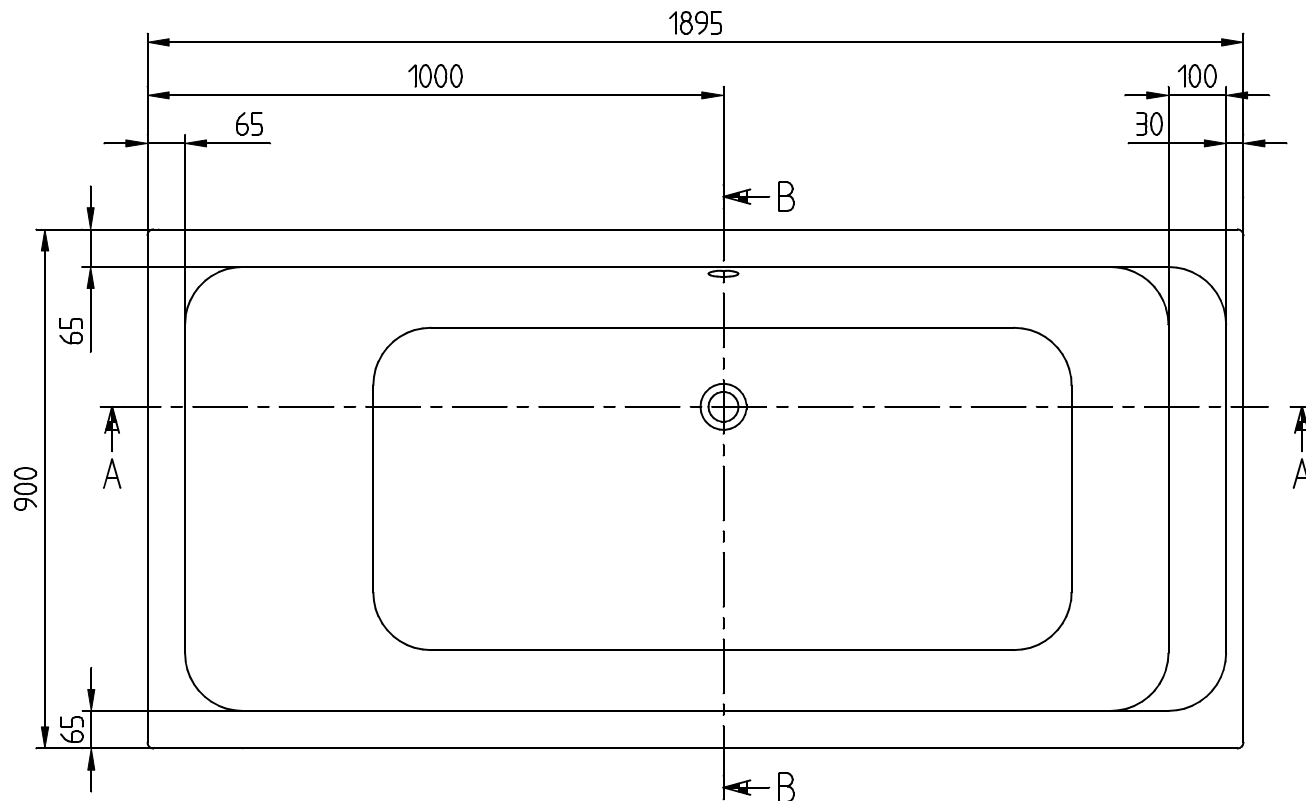

ARCHITECTURA RECTANGULAR BATH RECTANGLE

PRODUCT INFORMATION

Article title	Villeroy & Boch Architectura Rectangular bath, 1900 x 900 mm, White Alpin
Article number	UBA199ARA2V-01
Assembly / Assembly type	built-in installation
Scope of delivery	1 x rectangular bath
Length in mm	1900
Width in mm	900
Height in mm	525
Interior depth	500
Collection	Architectura
Product designation	Rectangular bath
Material	Acrylic
With overflow	Yes
Number of people	2
Shape	Rectangle
Colour designation	White Alpin
With slip resistance	No
Outlet / outlet	central outlet
Interior form	rectangular
SilentFlow	No

TECHNICAL DRAWINGS

UBA199ARA2V-01

UBA199ARA2V-01

ARCHITECTURA 1895x900 UBA199ARA2	 Villeroy & Boch
V02/ 05-02-2020	1748

ACCESSORIES ACCESSORIES

PRODUCT INFORMATION

1. POSITION

Article number	U99740000
Article title	Villeroy & Boch Accessories Bath feet
Product designation	Bath feet
Collection	Accessories
PROJECTS	■ START
Scope of delivery	2 x frames with 2 feet
Weight in kg	1,00
EAN number	4051202198305

ACCESSORIES ACCESSORIES

PRODUCT INFORMATION

1 . POSITION

Article number	U90170061
Article title	Villeroy & Boch Accessories Handgrips, 80 x 250 x 30 mm, Chrome
Product designation	Handgrips
Collection	Accessories
PROJECTS	■ START
Scope of delivery	2 x handles
Length in mm	250
Width in mm	80
Height in mm	30
Weight in kg	0,84
EAN number	4051202198367