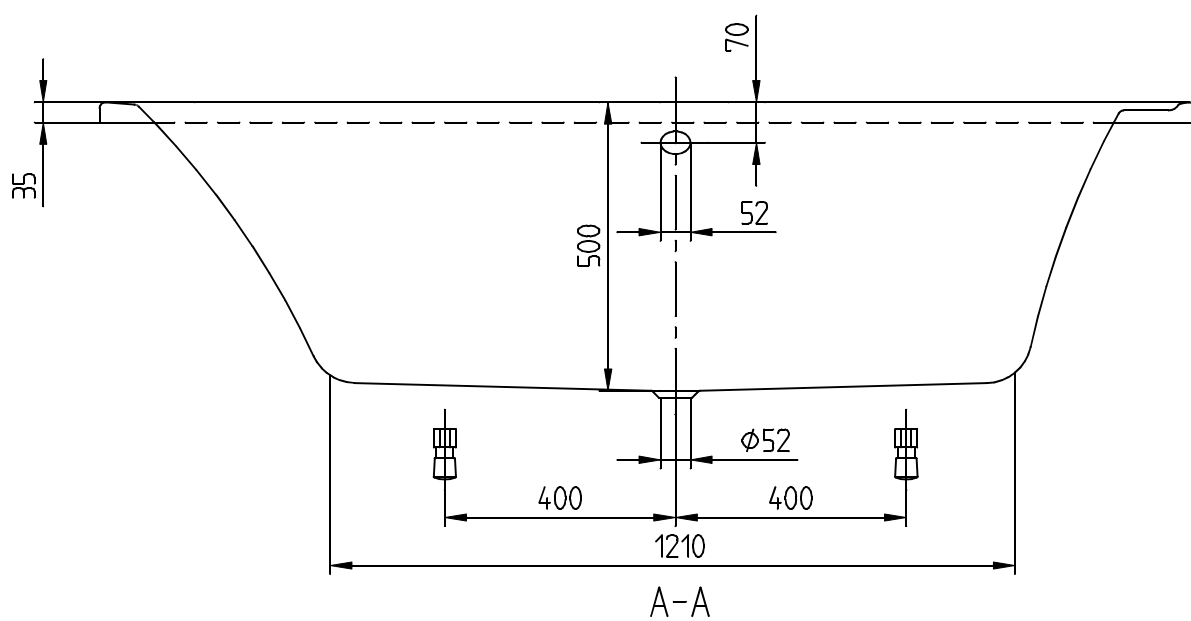

ARCHITECTURA RECTANGULAR BATH RECTANGLE

PRODUCT INFORMATION

Article title	Villeroy & Boch Architectura Rectangular bath, 1900 x 900 mm, White Alpin
Article number	UBA199ARA2V-01
Assembly / Assembly type	built-in installation
Scope of delivery	1 x rectangular bath
Length in mm	1900
Width in mm	900
Height in mm	525
Interior depth	500
Collection	Architectura
Product designation	Rectangular bath
Material	Acrylic
With overflow	Yes
Number of people	2
Shape	Rectangle
Colour designation	White Alpin
With slip resistance	No
Outlet / outlet	central outlet
Interior form	rectangular
SilentFlow	No

TECHNICAL DRAWINGS

UBA199ARA2V-01

UBA199ARA2V-01

ARCHITECTURA 1895x900 UBA199ARA2	 Villeroy & Boch
V02/ 05-02-2020	1748

ACCESSORIES ACCESSORIES

PRODUCT INFORMATION

1. POSITION

Article number	U99740000
Article title	Villeroy & Boch Accessories Bath feet
Product designation	Bath feet
Collection	Accessories
PROJECTS	■ START
Scope of delivery	2 x frames with 2 feet
Weight in kg	1,00
EAN number	4051202198305

ACCESSORIES ACCESSORIES

PRODUCT INFORMATION

1 . POSITION

Article number	U90170061
Article title	Villeroy & Boch Accessories Handgrips, 80 x 250 x 30 mm, Chrome
Product designation	Handgrips
Collection	Accessories
PROJECTS	■ START
Scope of delivery	2 x handles
Length in mm	250
Width in mm	80
Height in mm	30
Weight in kg	0,84
EAN number	4051202198367