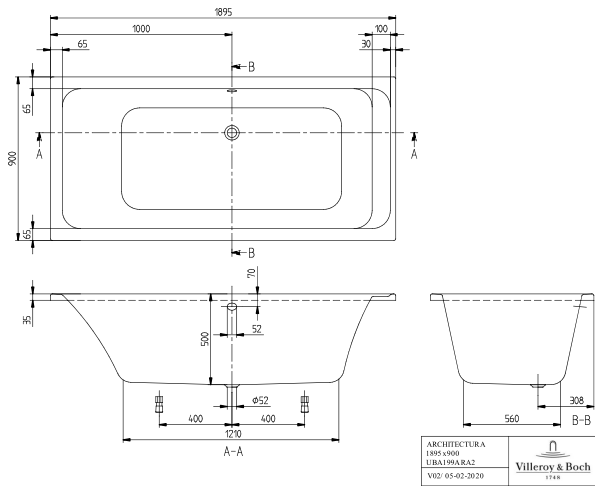

ARCHITECTURA RECTANGULAR BATH RECTANGLE

PRODUCT INFORMATION

Article title	Villeroy & Boch Architectura Rectangular bath, 1900 x 900 mm, White Alpin
Article number	UBA199ARA2V-01
Assembly / Assembly type	built-in installation
Scope of delivery	1 x rectangular bath
Length in mm	1900
Width in mm	900
Height in mm	525
Interior depth	500
Collection	Architectura
Product designation	Rectangular bath
Material	Acrylic
With overflow	Yes
Number of people	2
Shape	Rectangle
Colour designation	White Alpin
With slip resistance	No
Outlet / outlet	central outlet
Interior form	rectangular
SilentFlow	No

TECHNICAL DRAWINGS

UBA199ARA2V-01

UBA199ARA2V-01

ARCHITECTURA 1895x900 UBA199ARA2	 Villeroy & Boch
V02/ 05-02-2020	1748

ACCESSORIES ACCESSORIES

PRODUCT INFORMATION

1. POSITION

Article number	U99740000
Article title	Villeroy & Boch Accessories Bath feet
Product designation	Bath feet
Collection	Accessories
PROJECTS	■ START
Scope of delivery	2 x frames with 2 feet
Weight in kg	1,00
EAN number	4051202198305

ACCESSORIES ACCESSORIES

PRODUCT INFORMATION

1 . POSITION

Article number	U90170061
Article title	Villeroy & Boch Accessories Handgrips, 80 x 250 x 30 mm, Chrome
Product designation	Handgrips
Collection	Accessories
PROJECTS	■ START
Scope of delivery	2 x handles
Length in mm	250
Width in mm	80
Height in mm	30
Weight in kg	0,84
EAN number	4051202198367