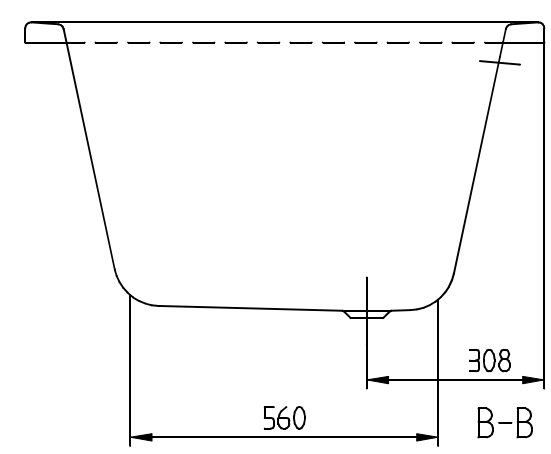

ARCHITECTURA RECTANGULAR BATH RECTANGLE

PRODUCT INFORMATION

Article title	Villeroy & Boch Architectura Rectangular bath, 1900 x 900 mm, White Alpin
Article number	UBA199ARA2V-01
Assembly / Assembly type	built-in installation
Scope of delivery	1 x rectangular bath
Length in mm	1900
Width in mm	900
Height in mm	525
Interior depth	500
Collection	Architectura
Product designation	Rectangular bath
Material	Acrylic
With overflow	Yes
Number of people	2
Shape	Rectangle
Colour designation	White Alpin
With slip resistance	No
Outlet / outlet	central outlet
Interior form	rectangular
SilentFlow	No

TECHNICAL DRAWINGS

UBA199ARA2V-01

UBA199ARA2V-01

ARCHITECTURA 1895x900 UBA199ARA2	 Villeroy & Boch
V02/ 05-02-2020	1748

ACCESSORIES ACCESSORIES

PRODUCT INFORMATION

1. POSITION

Article number	U99740000
Article title	Villeroy & Boch Accessories Bath feet
Product designation	Bath feet
Collection	Accessories
PROJECTS	■ START
Scope of delivery	2 x frames with 2 feet
Weight in kg	1,00
EAN number	4051202198305

ACCESSORIES ACCESSORIES

PRODUCT INFORMATION

1 . POSITION

Article number	U90170061
Article title	Villeroy & Boch Accessories Handgrips, 80 x 250 x 30 mm, Chrome
Product designation	Handgrips
Collection	Accessories
PROJECTS	■ START
Scope of delivery	2 x handles
Length in mm	250
Width in mm	80
Height in mm	30
Weight in kg	0,84
EAN number	4051202198367