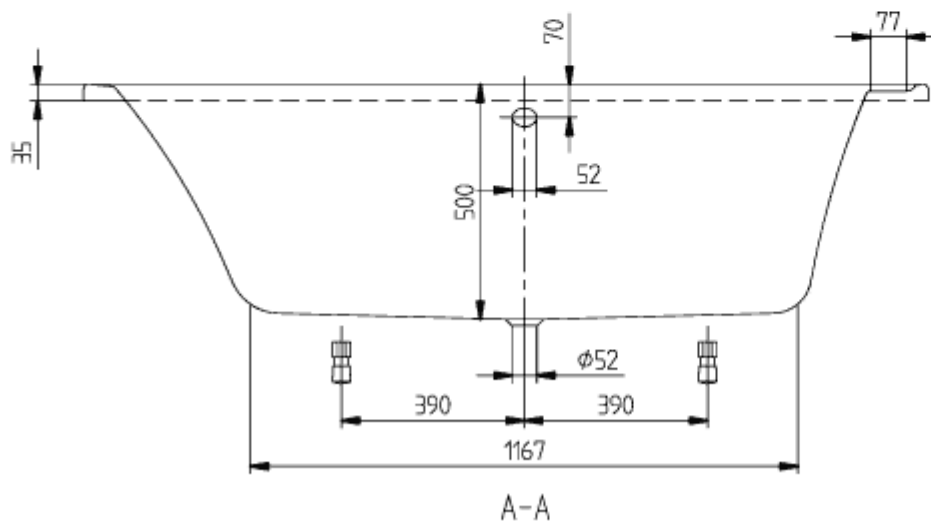

TECHNICAL DRAWINGS

UBA180ARA2V-01

ARCHITECTURA
1795x795
UBA180ARA2
V02/ 05-02-2020