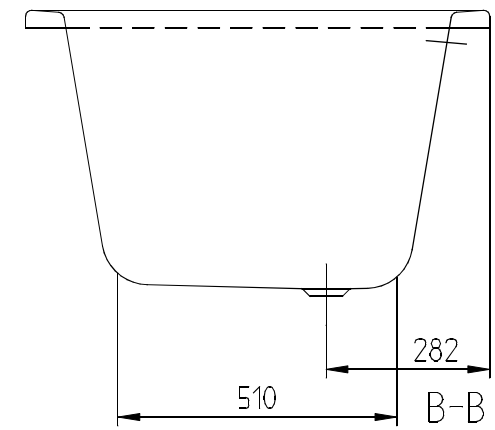

ARCHITECTURA 1795x795 UBA180ARA2	 Villeroy & Boch
V02/ 05-02-2020	1748