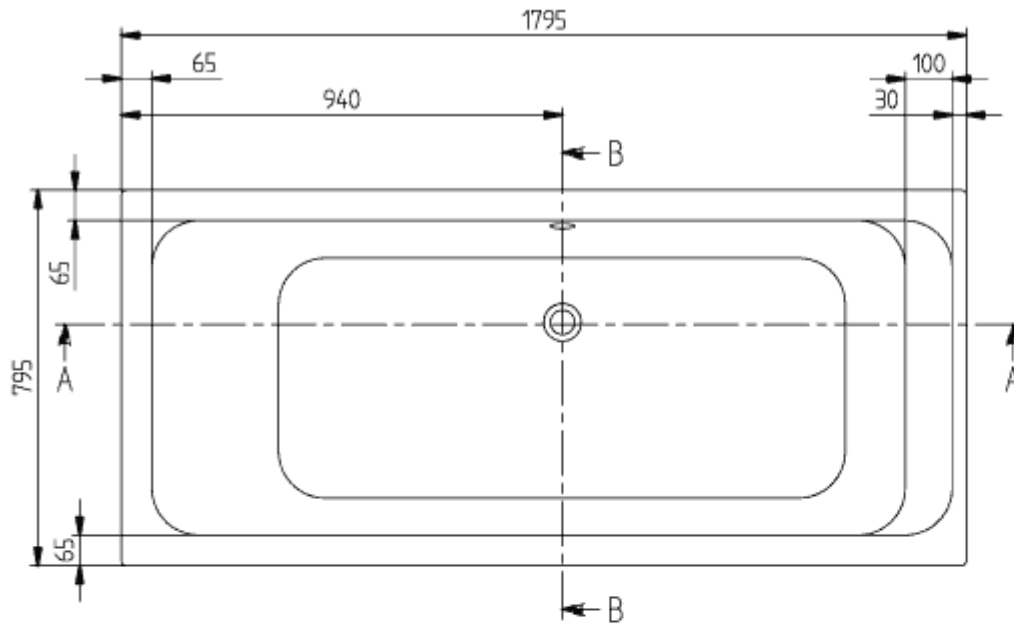

TECHNICAL DRAWINGS

UBA180ARA2V-01

ARCHITECTURA
1795x795
UBA180ARA2
V02/ 05-02-2020