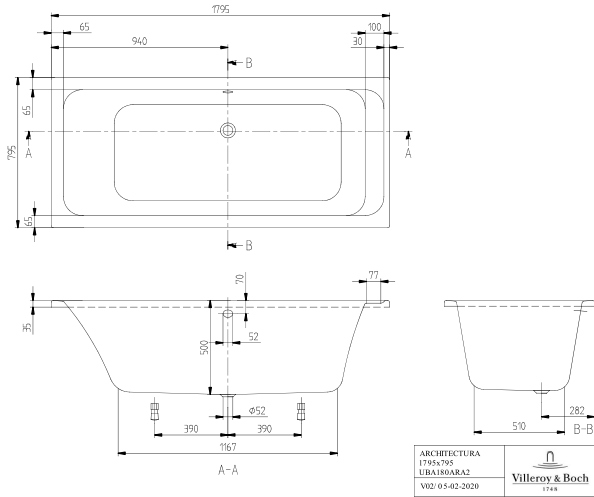

UBA180ARA2V-01