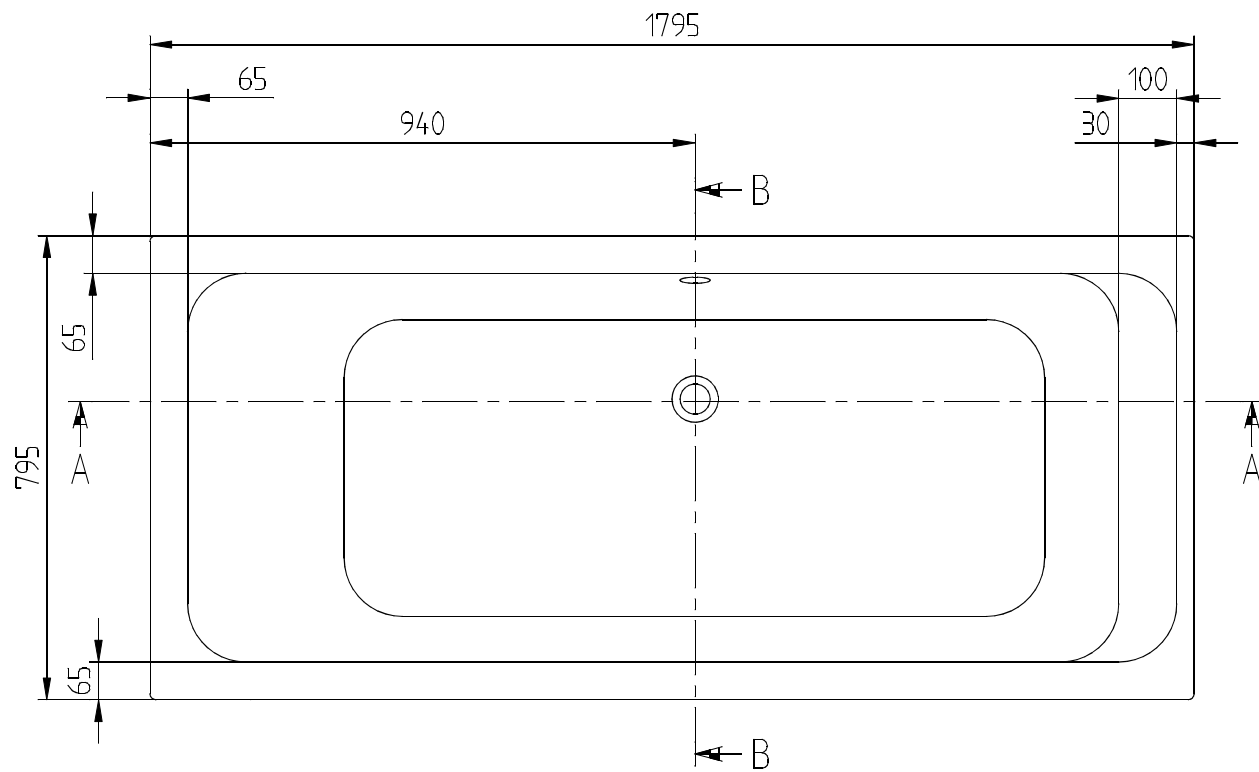

ARCHITECTURA 1795x795 UBA180ARA2	 Villeroy & Boch
V02/ 05-02-2020	1748