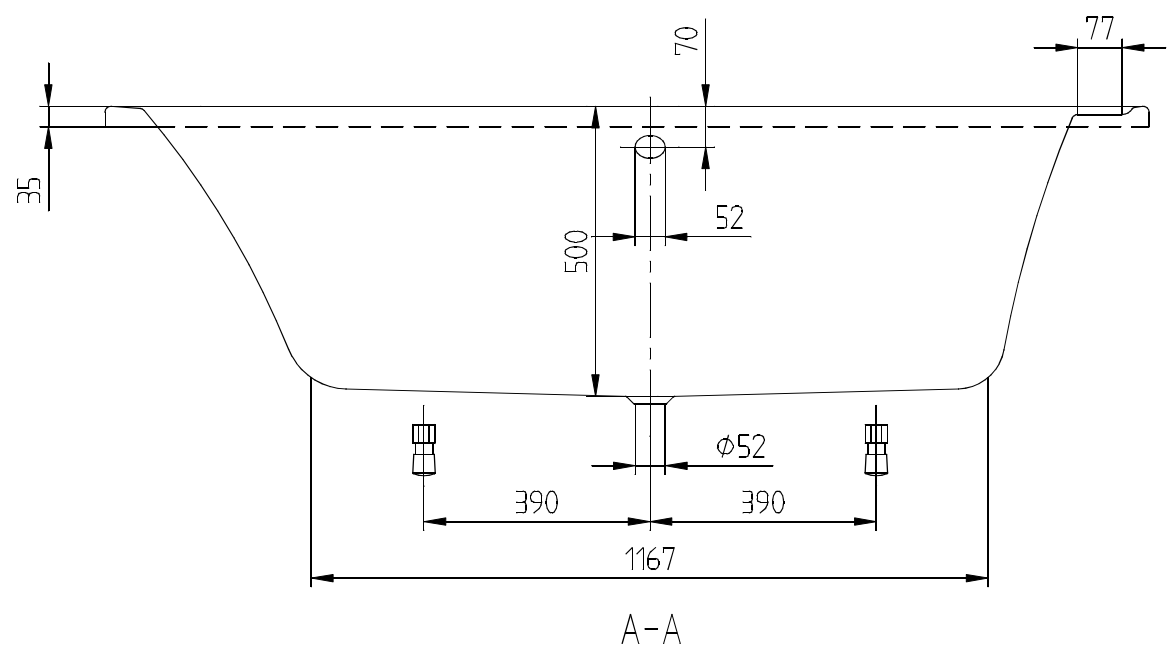

ARCHITECTURA 1795x795 UBA180ARA2	 Villeroy & Boch
V02/ 05-02-2020	1748