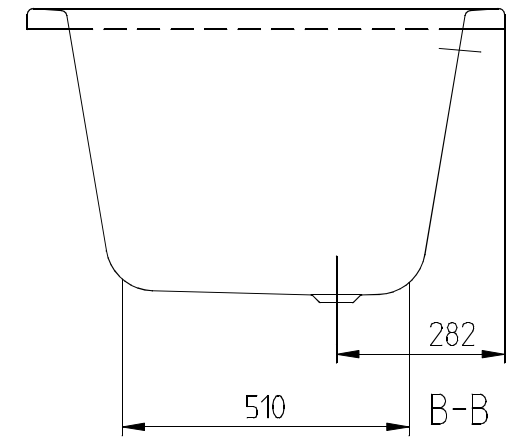

BATHS ARCHITECTURA

PRODUCT INFORMATION

1 . POSITION

Article number	UBA178ARA2V-01
Article title	Villeroy & Boch Architectura Rectangular bath, 1700 x 800 mm, White Alpin
Product designation	Rectangular bath
Collection	Architectura
PROJECTS	 PLUS
Assembly / Assembly type	built-in installation
Scope of delivery	1 x rectangular bath
Length in mm	1700
Width in mm	800
Height in mm	505
Interior depth	480
Weight in kg	23,00
Outlet / outlet	central outlet
Material	Acrylic
With feet/base	No
With panel	No
With overflow	Yes
With bath support	No
Capacity	215
Number of people	2
For handle mounting	Yes
Anti-slip class	Anti-slip class A
Seat unit	2
EAN number	4047289141822

COLOUR

COLOUR DESIGNATION

White Alpin

TECHNICAL DRAWINGS

UBA178ARA2V-01

ARCHITECTURA 1695x800 UBA178ARA2	 Villeroy & Boch
V02/ 05-02-2020	1748

ACCESSORIES ACCESSORIES

PRODUCT INFORMATION

1 . POSITION

Article number	U99740000
Article title	Villeroy & Boch Accessories Bath feet
Product designation	Bath feet
Collection	Accessories
PROJECTS	■ START
Scope of delivery	2 x frames with 2 feet
Weight in kg	1,00
EAN number	4051202198305

ACCESSORIES ACCESSORIES

PRODUCT INFORMATION

1 . POSITION

Article number	U90170061
Article title	Villeroy & Boch Accessories Handgrips, 80 x 250 x 30 mm, Chrome
Product designation	Handgrips
Collection	Accessories
PROJECTS	■ START
Scope of delivery	2 x handles
Length in mm	250
Width in mm	80
Height in mm	30
Weight in kg	0,84
EAN number	4051202198367