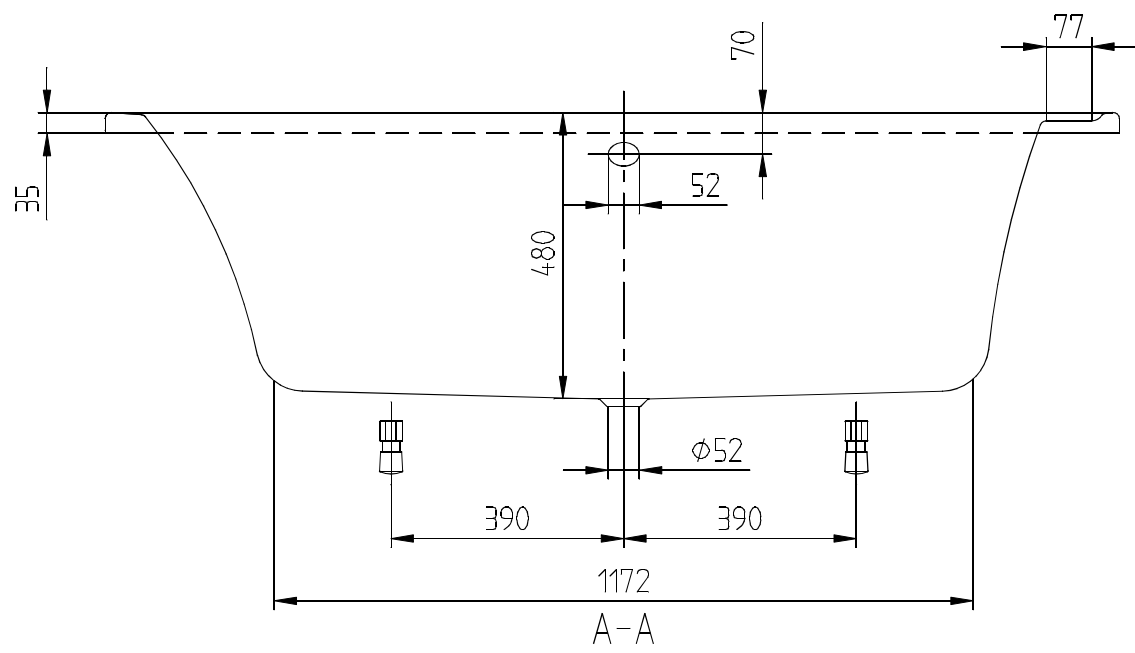

BATHS ARCHITECTURA

PRODUCT INFORMATION

1 . POSITION

Article number	UBA178ARA2V-01
Article title	Villeroy & Boch Architectura Rectangular bath, 1700 x 800 mm, White Alpin
Product designation	Rectangular bath
Collection	Architectura
PROJECTS	 PLUS
Assembly / Assembly type	built-in installation
Scope of delivery	1 x rectangular bath
Length in mm	1700
Width in mm	800
Height in mm	505
Interior depth	480
Weight in kg	23,00
Outlet / outlet	central outlet
Material	Acrylic
With feet/base	No
With panel	No
With overflow	Yes
With bath support	No
Capacity	215
Number of people	2
For handle mounting	Yes
Anti-slip class	Anti-slip class A
Seat unit	2
EAN number	4047289141822

COLOUR

COLOUR DESIGNATION

White Alpin

TECHNICAL DRAWINGS

UBA178ARA2V-01

ARCHITECTURA 1695x800 UBA178ARA2	 Villeroy & Boch
V02/ 05-02-2020	1748

ACCESSORIES ACCESSORIES

PRODUCT INFORMATION

1 . POSITION

Article number	U99740000
Article title	Villeroy & Boch Accessories Bath feet
Product designation	Bath feet
Collection	Accessories
PROJECTS	■ START
Scope of delivery	2 x frames with 2 feet
Weight in kg	1,00
EAN number	4051202198305

ACCESSORIES ACCESSORIES

PRODUCT INFORMATION

1 . POSITION

Article number	U90170061
Article title	Villeroy & Boch Accessories Handgrips, 80 x 250 x 30 mm, Chrome
Product designation	Handgrips
Collection	Accessories
PROJECTS	■ START
Scope of delivery	2 x handles
Length in mm	250
Width in mm	80
Height in mm	30
Weight in kg	0,84
EAN number	4051202198367