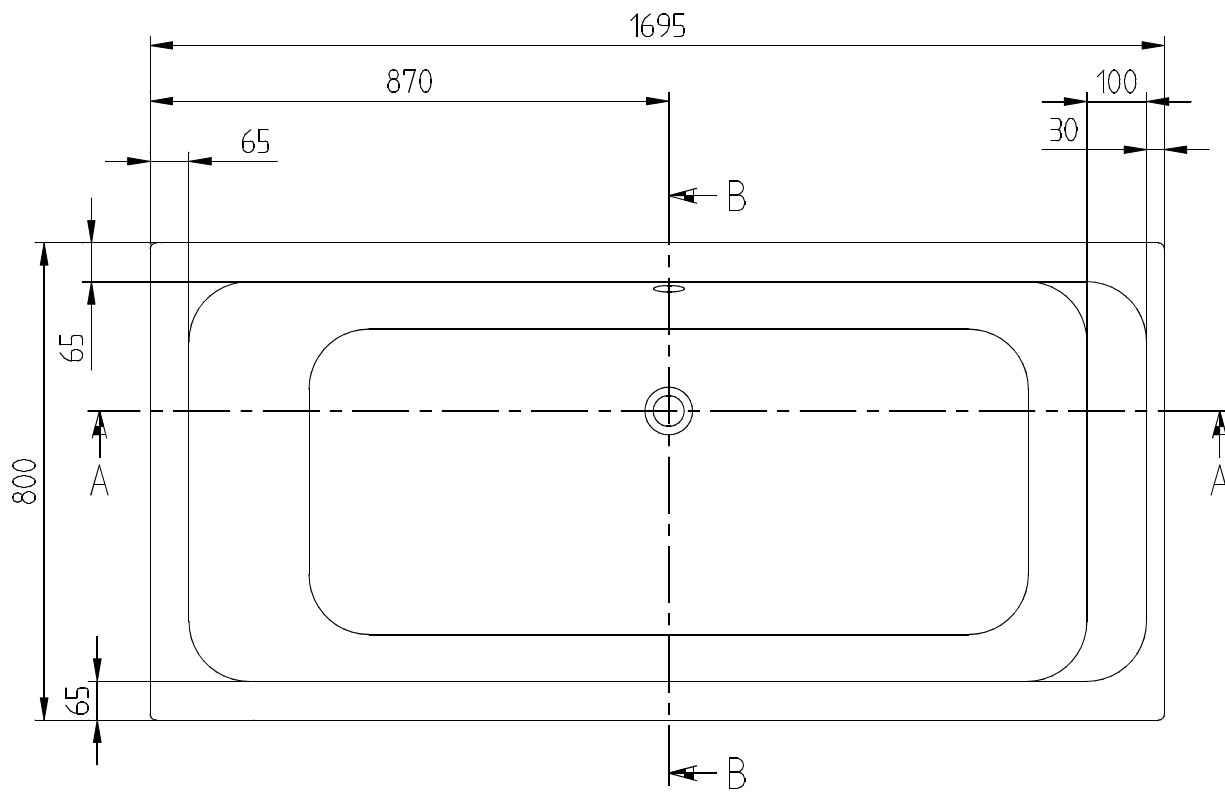

BATHS ARCHITECTURA

PRODUCT INFORMATION

1 . POSITION

Article number	UBA178ARA2V-01
Article title	Villeroy & Boch Architectura Rectangular bath, 1700 x 800 mm, White Alpin
Product designation	Rectangular bath
Collection	Architectura
PROJECTS	 PLUS
Assembly / Assembly type	built-in installation
Scope of delivery	1 x rectangular bath
Length in mm	1700
Width in mm	800
Height in mm	505
Interior depth	480
Weight in kg	23,00
Outlet / outlet	central outlet
Material	Acrylic
With feet/base	No
With panel	No
With overflow	Yes
With bath support	No
Capacity	215
Number of people	2
For handle mounting	Yes
Anti-slip class	Anti-slip class A
Seat unit	2
EAN number	4047289141822

COLOUR

COLOUR DESIGNATION

White Alpin

TECHNICAL DRAWINGS

UBA178ARA2V-01

ARCHITECTURA 1695x800 UBA178ARA2	 Villeroy & Boch
V02/ 05-02-2020	1748

ACCESSORIES ACCESSORIES

PRODUCT INFORMATION

1 . POSITION

Article number	U99740000
Article title	Villeroy & Boch Accessories Bath feet
Product designation	Bath feet
Collection	Accessories
PROJECTS	■ START
Scope of delivery	2 x frames with 2 feet
Weight in kg	1,00
EAN number	4051202198305

ACCESSORIES ACCESSORIES

PRODUCT INFORMATION

1 . POSITION

Article number	U90170061
Article title	Villeroy & Boch Accessories Handgrips, 80 x 250 x 30 mm, Chrome
Product designation	Handgrips
Collection	Accessories
PROJECTS	■ START
Scope of delivery	2 x handles
Length in mm	250
Width in mm	80
Height in mm	30
Weight in kg	0,84
EAN number	4051202198367