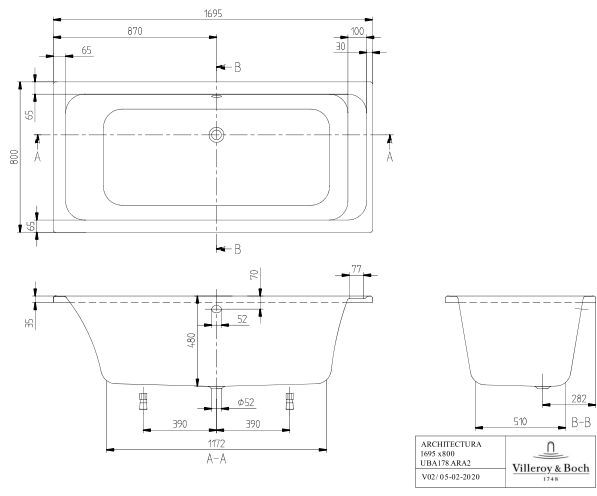

BATHS ARCHITECTURA

PRODUCT INFORMATION

1 . POSITION

Article number	UBA178ARA2V-01
Article title	Villeroy & Boch Architectura Rectangular bath, 1700 x 800 mm, White Alpin
Product designation	Rectangular bath
Collection	Architectura
PROJECTS	 PLUS
Assembly / Assembly type	built-in installation
Scope of delivery	1 x rectangular bath
Length in mm	1700
Width in mm	800
Height in mm	505
Interior depth	480
Weight in kg	23,00
Outlet / outlet	central outlet
Material	Acrylic
With feet/base	No
With panel	No
With overflow	Yes
With bath support	No
Capacity	215
Number of people	2
For handle mounting	Yes
Anti-slip class	Anti-slip class A
Seat unit	2
EAN number	4047289141822

COLOUR

COLOUR DESIGNATION

White Alpin

TECHNICAL DRAWINGS

UBA178ARA2V-01

ARCHITECTURA 1695x800 UBA178ARA2	 Villeroy & Boch
V02/ 05-02-2020	1748

ACCESSORIES ACCESSORIES

PRODUCT INFORMATION

1 . POSITION

Article number	U99740000
Article title	Villeroy & Boch Accessories Bath feet
Product designation	Bath feet
Collection	Accessories
PROJECTS	■ START
Scope of delivery	2 x frames with 2 feet
Weight in kg	1,00
EAN number	4051202198305

ACCESSORIES ACCESSORIES

PRODUCT INFORMATION

1 . POSITION

Article number	U90170061
Article title	Villeroy & Boch Accessories Handgrips, 80 x 250 x 30 mm, Chrome
Product designation	Handgrips
Collection	Accessories
PROJECTS	■ START
Scope of delivery	2 x handles
Length in mm	250
Width in mm	80
Height in mm	30
Weight in kg	0,84
EAN number	4051202198367