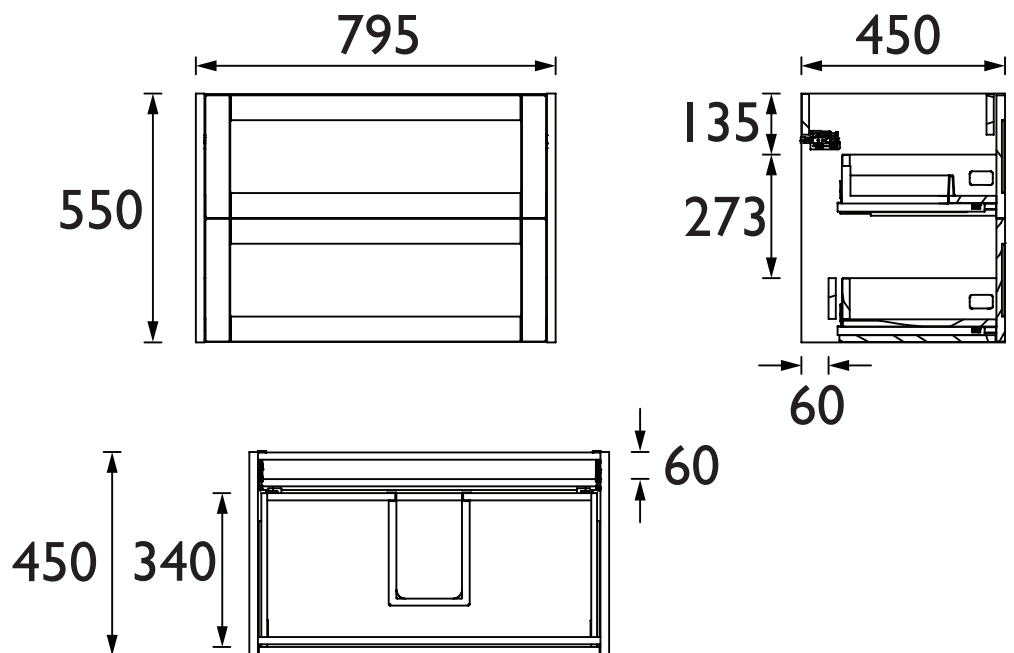

LYMB80WH

LYNTON Furniture Range Lynton 800mm Wall Hung - Midnight Blue

Specification

Main Construction Material:	MDF and MFC
Finish:	Midnight Blue
Weight (kg):	30.2
Height (mm):	550
Width (mm):	795
Depth (mm):	450
Assembly Required:	No
What's Included?:	1 x Vanity Unit (with pre-fitted brackets) 2 x Wall Plates 1 x Fitting Instructions

Dimensions (measurements in mm)

TECHNICAL DATA SHEET

HERITAGE[®] BATHROOMS

DI