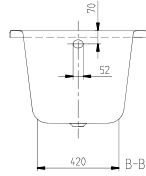

ARCHITECTURA RECTANGULAR BATH RECTANGLE

PRODUCT INFORMATION

Article title	Villeroy & Boch Architectura Rectangular bath, 1500 x 700 mm, White Alpin
Article number	UBA157ARA2V-01
Assembly / Assembly type	built-in installation
Scope of delivery	1 x rectangular bath
Length in mm	1500
Width in mm	700
Height in mm	485
Interior depth	460
Collection	Architectura
Product designation	Rectangular bath
Material	Acrylic
With overflow	Yes
Number of people	1
Shape	Rectangle
Colour designation	White Alpin
With slip resistance	No
Outlet / outlet	outlet at the foot end
Interior form	rectangular
SilentFlow	No

TECHNICAL DRAWINGS

UBA157ARA2V-01

ARCHITECTURA
1495x700
UBA157ARA2
V02/ 05-02-2020

UBA157ARA2V-01

ARCHITECTURA 1495x700 UBA157ARA2 V02-05-02-2020	 Villeroy & Boch 1748
--	---

ARCHITECTURA 1495x700 UBA157ARA2	 Villeroy & Boch
V02/ 05-02-2020	1748

ACCESSORIES ACCESSORIES

PRODUCT INFORMATION

1 . POSITION

Article number	U99740000
Article title	Villeroy & Boch Accessories Bath feet
Product designation	Bath feet
Collection	Accessories
PROJECTS	■ START
Scope of delivery	2 x frames with 2 feet
Weight in kg	1,00
EAN number	4051202198305

ACCESSORIES ACCESSORIES

PRODUCT INFORMATION

1 . POSITION

Article number	U90170061
Article title	Villeroy & Boch Accessories Handgrips, 80 x 250 x 30 mm, Chrome
Product designation	Handgrips
Collection	Accessories
PROJECTS	■ START
Scope of delivery	2 x handles
Length in mm	250
Width in mm	80
Height in mm	30
Weight in kg	0,84
EAN number	4051202198367