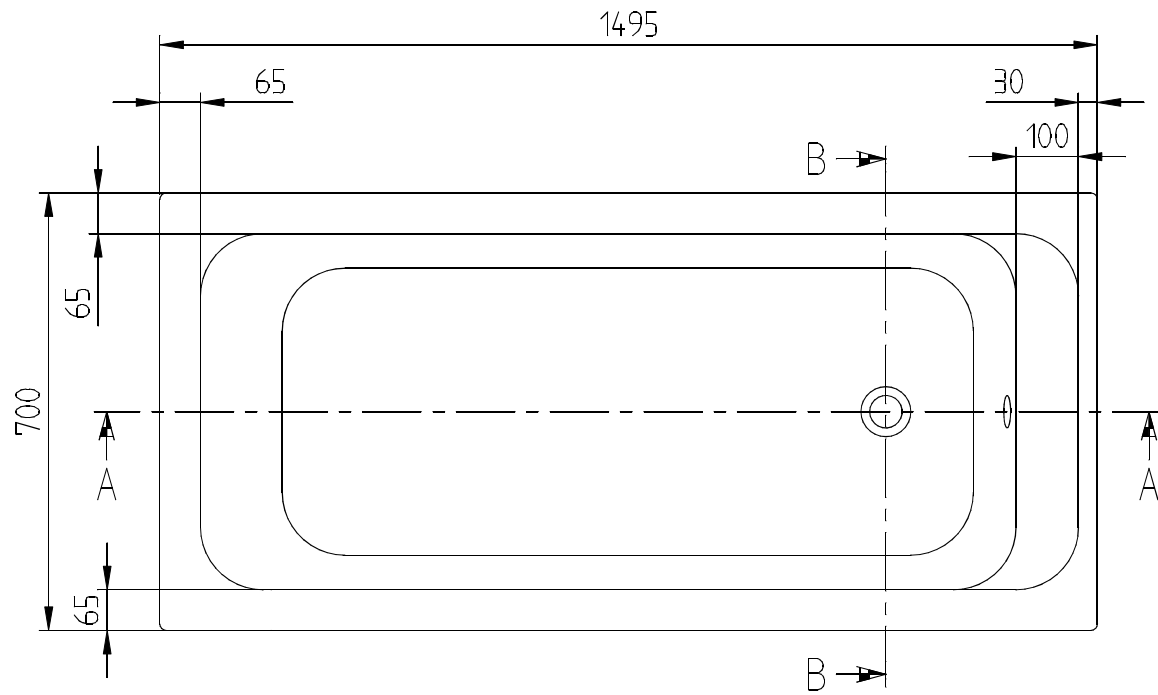

ARCHITECTURA RECTANGULAR BATH RECTANGLE

PRODUCT INFORMATION

Article title	Villeroy & Boch Architectura Rectangular bath, 1500 x 700 mm, White Alpin
Article number	UBA157ARA2V-01
Assembly / Assembly type	built-in installation
Scope of delivery	1 x rectangular bath
Length in mm	1500
Width in mm	700
Height in mm	485
Interior depth	460
Collection	Architectura
Product designation	Rectangular bath
Material	Acrylic
With overflow	Yes
Number of people	1
Shape	Rectangle
Colour designation	White Alpin
With slip resistance	No
Outlet / outlet	outlet at the foot end
Interior form	rectangular
SilentFlow	No

TECHNICAL DRAWINGS

UBA157ARA2V-01

ARCHITECTURA
1495x700
UBA157ARA2
V02/ 05-02-2020

UBA157ARA2V-01

ARCHITECTURA 1495x700 UBA157ARA2 V02-05-02-2020	 Villeroy & Boch 1748
--	---

ARCHITECTURA 1495x700 UBA157ARA2	 Villeroy & Boch
V02/ 05-02-2020	1748

ACCESSORIES ACCESSORIES

PRODUCT INFORMATION

1 . POSITION

Article number	U99740000
Article title	Villeroy & Boch Accessories Bath feet
Product designation	Bath feet
Collection	Accessories
PROJECTS	■ START
Scope of delivery	2 x frames with 2 feet
Weight in kg	1,00
EAN number	4051202198305

ACCESSORIES ACCESSORIES

PRODUCT INFORMATION

1 . POSITION

Article number	U90170061
Article title	Villeroy & Boch Accessories Handgrips, 80 x 250 x 30 mm, Chrome
Product designation	Handgrips
Collection	Accessories
PROJECTS	■ START
Scope of delivery	2 x handles
Length in mm	250
Width in mm	80
Height in mm	30
Weight in kg	0,84
EAN number	4051202198367