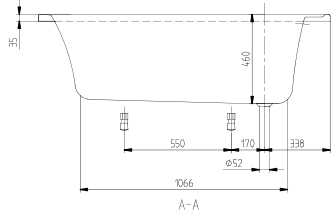

ARCHITECTURA RECTANGULAR BATH RECTANGLE

PRODUCT INFORMATION

Article title	Villeroy & Boch Architectura Rectangular bath, 1500 x 700 mm, White Alpin
Article number	UBA157ARA2V-01
Assembly / Assembly type	built-in installation
Scope of delivery	1 x rectangular bath
Length in mm	1500
Width in mm	700
Height in mm	485
Interior depth	460
Collection	Architectura
Product designation	Rectangular bath
Material	Acrylic
With overflow	Yes
Number of people	1
Shape	Rectangle
Colour designation	White Alpin
With slip resistance	No
Outlet / outlet	outlet at the foot end
Interior form	rectangular
SilentFlow	No

TECHNICAL DRAWINGS

UBA157ARA2V-01

ARCHITECTURA
1495x700
UBA157ARA2
V02/ 05-02-2020

UBA157ARA2V-01

ARCHITECTURA 1495x700 UBA157ARA2 V02-05-02-2020	 Villeroy & Boch 1748
--	---

ARCHITECTURA 1495x700 UBA157ARA2	 Villeroy & Boch
V02/ 05-02-2020	1748

ACCESSORIES ACCESSORIES

PRODUCT INFORMATION

1 . POSITION

Article number	U99740000
Article title	Villeroy & Boch Accessories Bath feet
Product designation	Bath feet
Collection	Accessories
PROJECTS	■ START
Scope of delivery	2 x frames with 2 feet
Weight in kg	1,00
EAN number	4051202198305

ACCESSORIES ACCESSORIES

PRODUCT INFORMATION

1 . POSITION

Article number	U90170061
Article title	Villeroy & Boch Accessories Handgrips, 80 x 250 x 30 mm, Chrome
Product designation	Handgrips
Collection	Accessories
PROJECTS	■ START
Scope of delivery	2 x handles
Length in mm	250
Width in mm	80
Height in mm	30
Weight in kg	0,84
EAN number	4051202198367