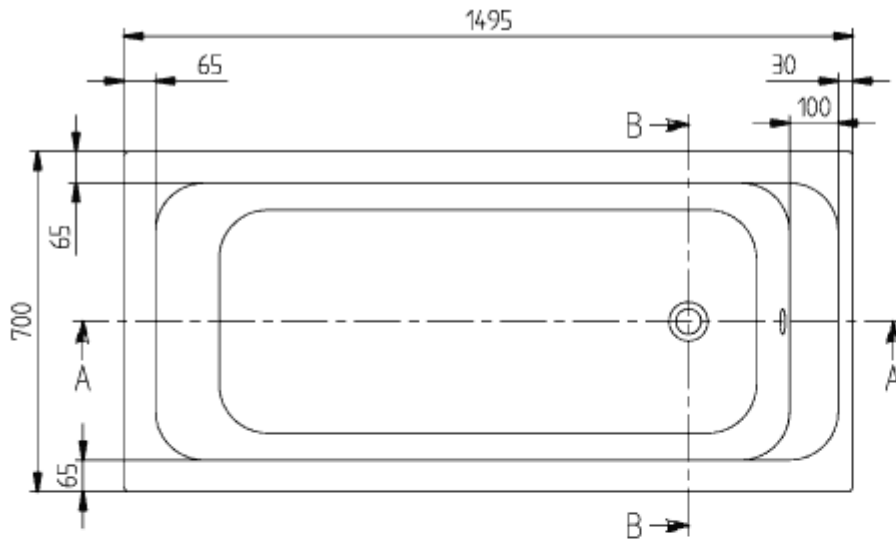

ARCHITECTURA RECTANGULAR BATH RECTANGLE

PRODUCT INFORMATION

Article title	Villeroy & Boch Architectura Rectangular bath, 1500 x 700 mm, White Alpin
Article number	UBA157ARA2V-01
Assembly / Assembly type	built-in installation
Scope of delivery	1 x rectangular bath
Length in mm	1500
Width in mm	700
Height in mm	485
Interior depth	460
Collection	Architectura
Product designation	Rectangular bath
Material	Acrylic
With overflow	Yes
Number of people	1
Shape	Rectangle
Colour designation	White Alpin
With slip resistance	No
Outlet / outlet	outlet at the foot end
Interior form	rectangular
SilentFlow	No

TECHNICAL DRAWINGS

UBA157ARA2V-01

ARCHITECTURA
1495x700
UBA157ARA2
V02/ 05-02-2020

UBA157ARA2V-01

ARCHITECTURA 1495x700 UBA157ARA2 V02-05-02-2020	 Villeroy & Boch 1748
--	---

ARCHITECTURA 1495x700 UBA157ARA2	 Villeroy & Boch
V02/ 05-02-2020	1748

ACCESSORIES ACCESSORIES

PRODUCT INFORMATION

1 . POSITION

Article number	U99740000
Article title	Villeroy & Boch Accessories Bath feet
Product designation	Bath feet
Collection	Accessories
PROJECTS	■ START
Scope of delivery	2 x frames with 2 feet
Weight in kg	1,00
EAN number	4051202198305

ACCESSORIES ACCESSORIES

PRODUCT INFORMATION

1 . POSITION

Article number	U90170061
Article title	Villeroy & Boch Accessories Handgrips, 80 x 250 x 30 mm, Chrome
Product designation	Handgrips
Collection	Accessories
PROJECTS	■ START
Scope of delivery	2 x handles
Length in mm	250
Width in mm	80
Height in mm	30
Weight in kg	0,84
EAN number	4051202198367