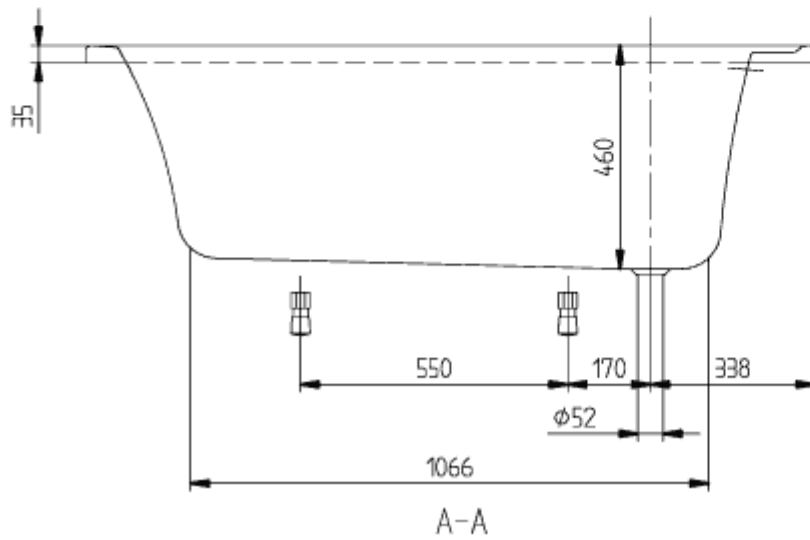

ARCHITECTURA RECTANGULAR BATH RECTANGLE

PRODUCT INFORMATION

Article title	Villeroy & Boch Architectura Rectangular bath, 1500 x 700 mm, White Alpin
Article number	UBA157ARA2V-01
Assembly / Assembly type	built-in installation
Scope of delivery	1 x rectangular bath
Length in mm	1500
Width in mm	700
Height in mm	485
Interior depth	460
Collection	Architectura
Product designation	Rectangular bath
Material	Acrylic
With overflow	Yes
Number of people	1
Shape	Rectangle
Colour designation	White Alpin
With slip resistance	No
Outlet / outlet	outlet at the foot end
Interior form	rectangular
SilentFlow	No

TECHNICAL DRAWINGS

UBA157ARA2V-01

ARCHITECTURA
1495x700
UBA157ARA2
V02/ 05-02-2020

UBA157ARA2V-01

ARCHITECTURA 1495x700 UBA157ARA2 V02-05-02-2020	 Villeroy & Boch 1748
--	---

ARCHITECTURA 1495x700 UBA157ARA2	 Villeroy & Boch
V02/ 05-02-2020	1748

ACCESSORIES ACCESSORIES

PRODUCT INFORMATION

1 . POSITION

Article number	U99740000
Article title	Villeroy & Boch Accessories Bath feet
Product designation	Bath feet
Collection	Accessories
PROJECTS	■ START
Scope of delivery	2 x frames with 2 feet
Weight in kg	1,00
EAN number	4051202198305

ACCESSORIES ACCESSORIES

PRODUCT INFORMATION

1 . POSITION

Article number	U90170061
Article title	Villeroy & Boch Accessories Handgrips, 80 x 250 x 30 mm, Chrome
Product designation	Handgrips
Collection	Accessories
PROJECTS	■ START
Scope of delivery	2 x handles
Length in mm	250
Width in mm	80
Height in mm	30
Weight in kg	0,84
EAN number	4051202198367