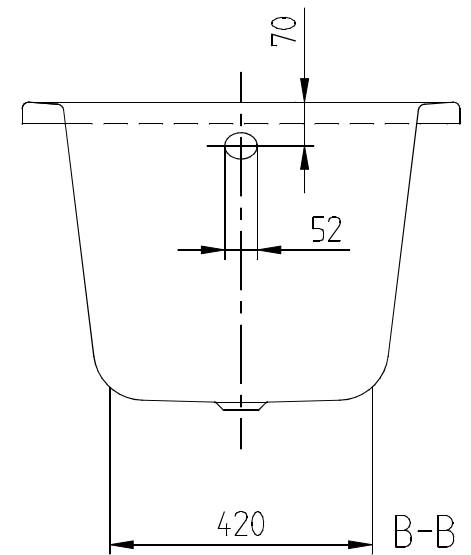

ARCHITECTURA RECTANGULAR BATH RECTANGLE

PRODUCT INFORMATION

Article title	Villeroy & Boch Architectura Rectangular bath, 1500 x 700 mm, White Alpin
Article number	UBA157ARA2V-01
Assembly / Assembly type	built-in installation
Scope of delivery	1 x rectangular bath
Length in mm	1500
Width in mm	700
Height in mm	485
Interior depth	460
Collection	Architectura
Product designation	Rectangular bath
Material	Acrylic
With overflow	Yes
Number of people	1
Shape	Rectangle
Colour designation	White Alpin
With slip resistance	No
Outlet / outlet	outlet at the foot end
Interior form	rectangular
SilentFlow	No

TECHNICAL DRAWINGS

UBA157ARA2V-01

ARCHITECTURA
1495x700
UBA157ARA2
V02/ 05-02-2020

UBA157ARA2V-01

ARCHITECTURA 1495x700 UBA157ARA2 V02-05-02-2020	 Villeroy & Boch 1748
--	---

ARCHITECTURA 1495x700 UBA157ARA2	 Villeroy & Boch
V02/ 05-02-2020	1748

ACCESSORIES ACCESSORIES

PRODUCT INFORMATION

1 . POSITION

Article number	U99740000
Article title	Villeroy & Boch Accessories Bath feet
Product designation	Bath feet
Collection	Accessories
PROJECTS	■ START
Scope of delivery	2 x frames with 2 feet
Weight in kg	1,00
EAN number	4051202198305

ACCESSORIES ACCESSORIES

PRODUCT INFORMATION

1 . POSITION

Article number	U90170061
Article title	Villeroy & Boch Accessories Handgrips, 80 x 250 x 30 mm, Chrome
Product designation	Handgrips
Collection	Accessories
PROJECTS	■ START
Scope of delivery	2 x handles
Length in mm	250
Width in mm	80
Height in mm	30
Weight in kg	0,84
EAN number	4051202198367