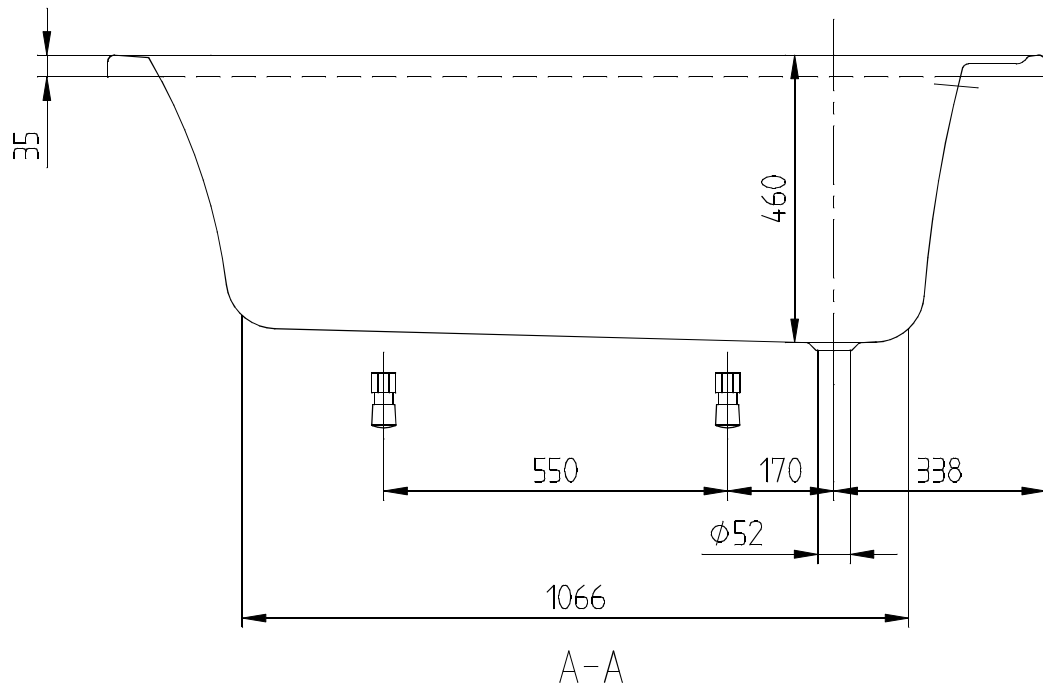

ARCHITECTURA RECTANGULAR BATH RECTANGLE

PRODUCT INFORMATION

Article title	Villeroy & Boch Architectura Rectangular bath, 1500 x 700 mm, White Alpin
Article number	UBA157ARA2V-01
Assembly / Assembly type	built-in installation
Scope of delivery	1 x rectangular bath
Length in mm	1500
Width in mm	700
Height in mm	485
Interior depth	460
Collection	Architectura
Product designation	Rectangular bath
Material	Acrylic
With overflow	Yes
Number of people	1
Shape	Rectangle
Colour designation	White Alpin
With slip resistance	No
Outlet / outlet	outlet at the foot end
Interior form	rectangular
SilentFlow	No

TECHNICAL DRAWINGS

UBA157ARA2V-01

ARCHITECTURA
1495x700
UBA157ARA2
V02/ 05-02-2020

UBA157ARA2V-01

ARCHITECTURA 1495x700 UBA157ARA2 V02-05-02-2020	 Villeroy & Boch 1748
--	---

ARCHITECTURA 1495x700 UBA157ARA2	 Villeroy & Boch
V02/ 05-02-2020	1748

ACCESSORIES ACCESSORIES

PRODUCT INFORMATION

1 . POSITION

Article number	U99740000
Article title	Villeroy & Boch Accessories Bath feet
Product designation	Bath feet
Collection	Accessories
PROJECTS	■ START
Scope of delivery	2 x frames with 2 feet
Weight in kg	1,00
EAN number	4051202198305

ACCESSORIES ACCESSORIES

PRODUCT INFORMATION

1 . POSITION

Article number	U90170061
Article title	Villeroy & Boch Accessories Handgrips, 80 x 250 x 30 mm, Chrome
Product designation	Handgrips
Collection	Accessories
PROJECTS	■ START
Scope of delivery	2 x handles
Length in mm	250
Width in mm	80
Height in mm	30
Weight in kg	0,84
EAN number	4051202198367