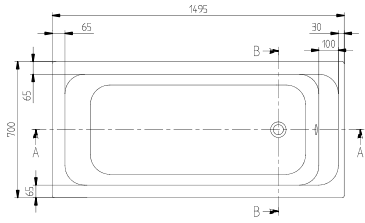

ARCHITECTURA RECTANGULAR BATH RECTANGLE

PRODUCT INFORMATION

Article title	Villeroy & Boch Architectura Rectangular bath, 1500 x 700 mm, White Alpin
Article number	UBA157ARA2V-01
Assembly / Assembly type	built-in installation
Scope of delivery	1 x rectangular bath
Length in mm	1500
Width in mm	700
Height in mm	485
Interior depth	460
Collection	Architectura
Product designation	Rectangular bath
Material	Acrylic
With overflow	Yes
Number of people	1
Shape	Rectangle
Colour designation	White Alpin
With slip resistance	No
Outlet / outlet	outlet at the foot end
Interior form	rectangular
SilentFlow	No

TECHNICAL DRAWINGS

UBA157ARA2V-01

ARCHITECTURA
1495x700
UBA157ARA2
V02/ 05-02-2020

UBA157ARA2V-01

ARCHITECTURA 1495x700 UBA157ARA2 V02-05-02-2020	 Villeroy & Boch 1748
--	---

ARCHITECTURA 1495x700 UBA157ARA2	 Villeroy & Boch
V02/ 05-02-2020	1748

ACCESSORIES ACCESSORIES

PRODUCT INFORMATION

1 . POSITION

Article number	U99740000
Article title	Villeroy & Boch Accessories Bath feet
Product designation	Bath feet
Collection	Accessories
PROJECTS	■ START
Scope of delivery	2 x frames with 2 feet
Weight in kg	1,00
EAN number	4051202198305

ACCESSORIES ACCESSORIES

PRODUCT INFORMATION

1 . POSITION

Article number	U90170061
Article title	Villeroy & Boch Accessories Handgrips, 80 x 250 x 30 mm, Chrome
Product designation	Handgrips
Collection	Accessories
PROJECTS	■ START
Scope of delivery	2 x handles
Length in mm	250
Width in mm	80
Height in mm	30
Weight in kg	0,84
EAN number	4051202198367