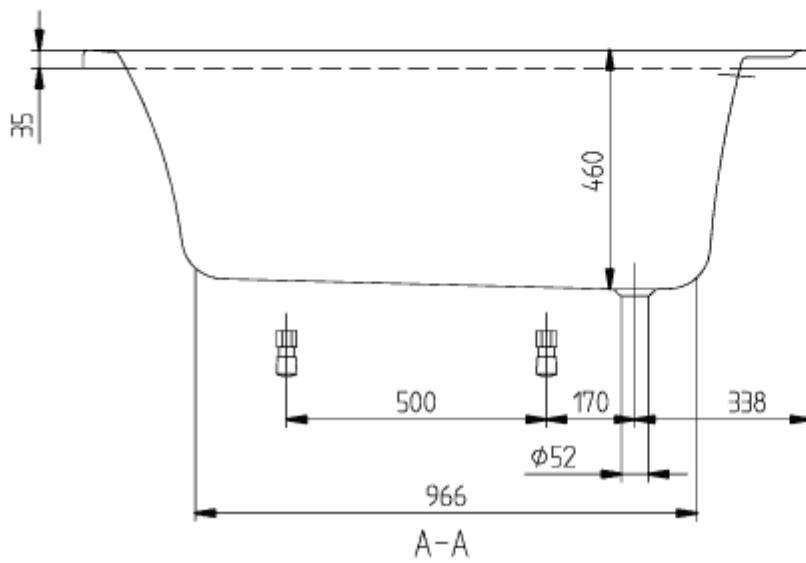

TECHNICAL DRAWINGS

UBA147ARA2V-01

ARCHITECTURA
1400x700
UBA147ARA2
V02/ 05-02-2020