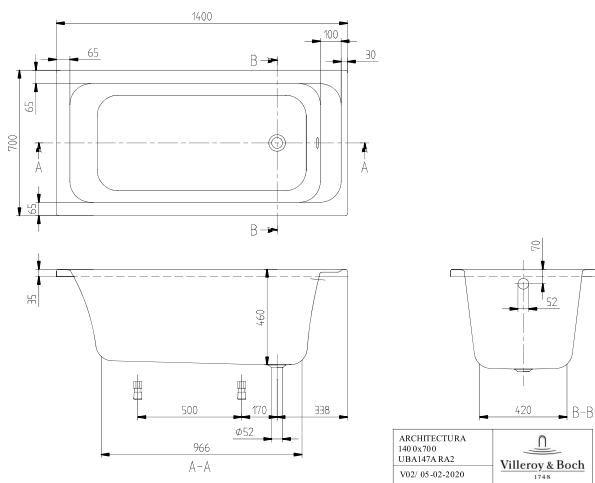

UBA147ARA2V-01