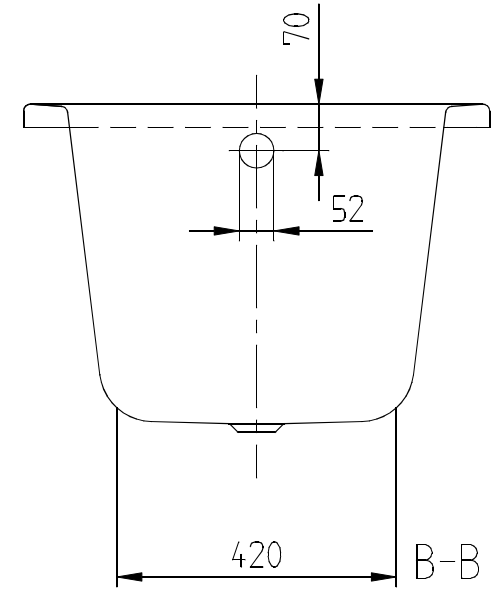

ARCHITECTURA 1400x700 UBA147ARA2	
V02/ 05-02-2020	Villeroy & Boch 1748