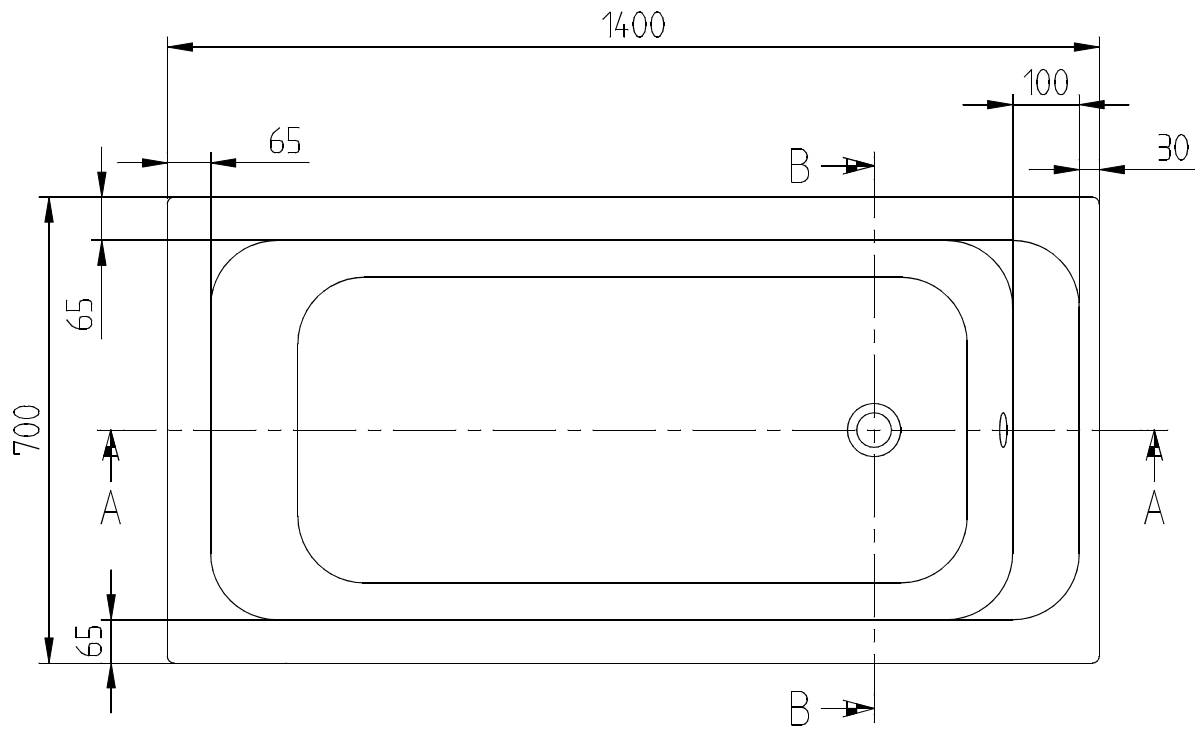

ARCHITECTURA 1400x700 UBA147ARA2	
V02/ 05-02-2020	Villeroy & Boch 1748