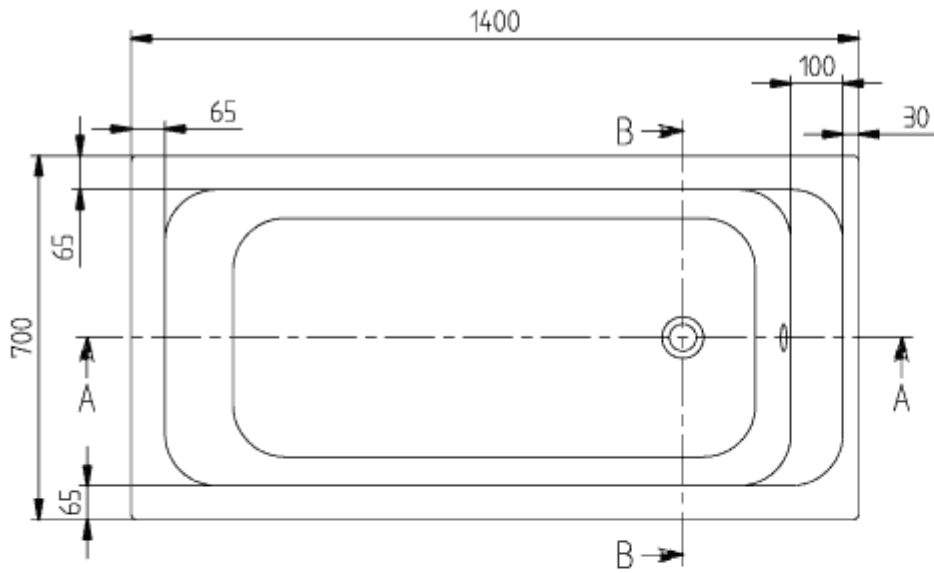

TECHNICAL DRAWINGS

UBA147ARA2V-01

ARCHITECTURA
1400x700
UBA147ARA2
V02/ 05-02-2020