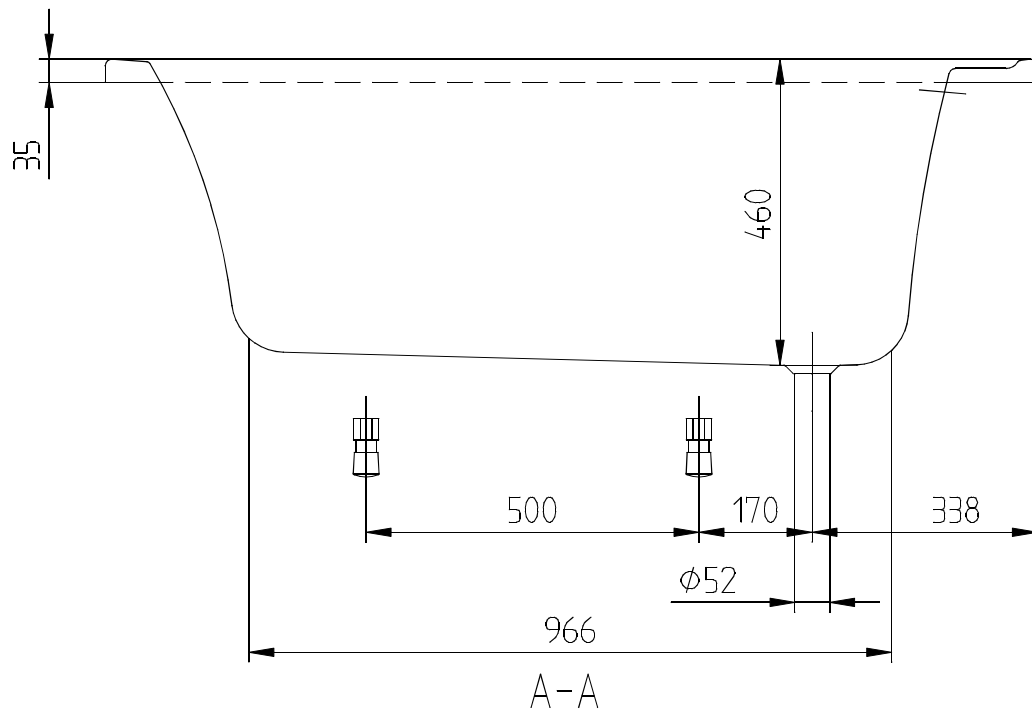

ARCHITECTURA 1400x700 UBA147ARA2	
V02/ 05-02-2020	Villeroy & Boch 1748