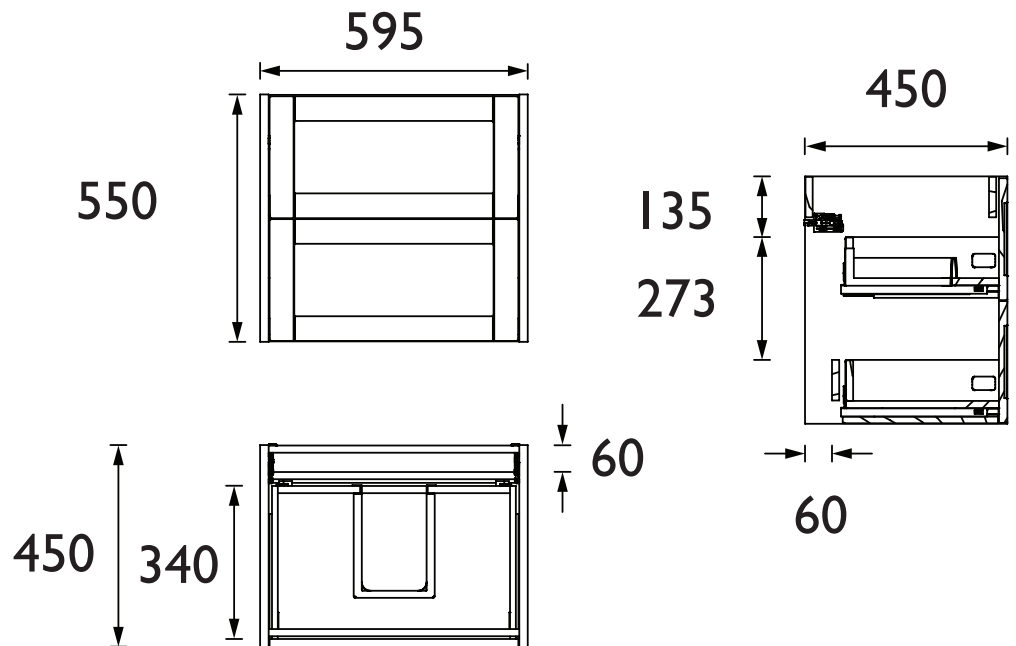

### Specification

Main Construction Material:	MDF and MFC
Finish:	Midnight Blue
Weight (kg):	25.76
Height (mm):	550
Width (mm):	595
Depth (mm):	450
Assembly Required:	No
What's Included?:	1 x Vanity Unit (with pre-fitted brackets) 2 x Wall Plates 1 x Fitting Instructions

### Dimensions (measurements in mm)