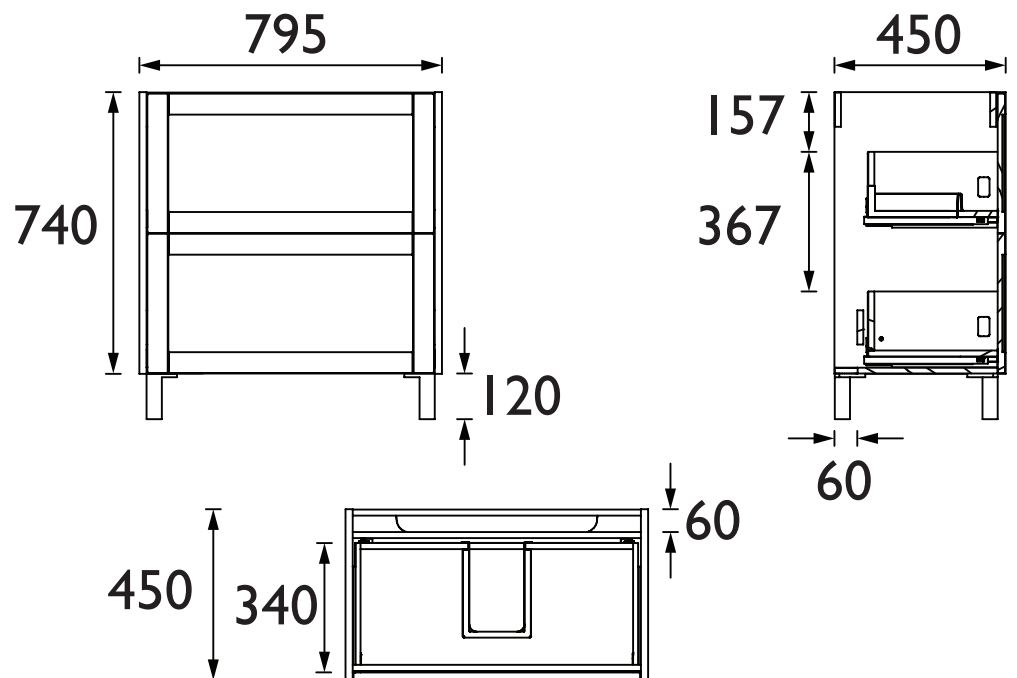

LYMB8034

LYNTON Furniture Range

Lynton 800mm Freestanding - Midnight Blue

Specification

Main Construction Material:	MDF and MFC
Finish:	Midnight Blue
Weight (kg):	35.2
Height (mm):	860
Width (mm):	795
Depth (mm):	450
Assembly Required:	No
What's Included?:	1 x Vanity Unit 4 x Plastic Legs 16 x Leg Screws 1 x Fitting Instructions

Dimensions (measurements in mm)

TECHNICAL DATA SHEET

HERITAGE[®]

BATHROOMS

DI