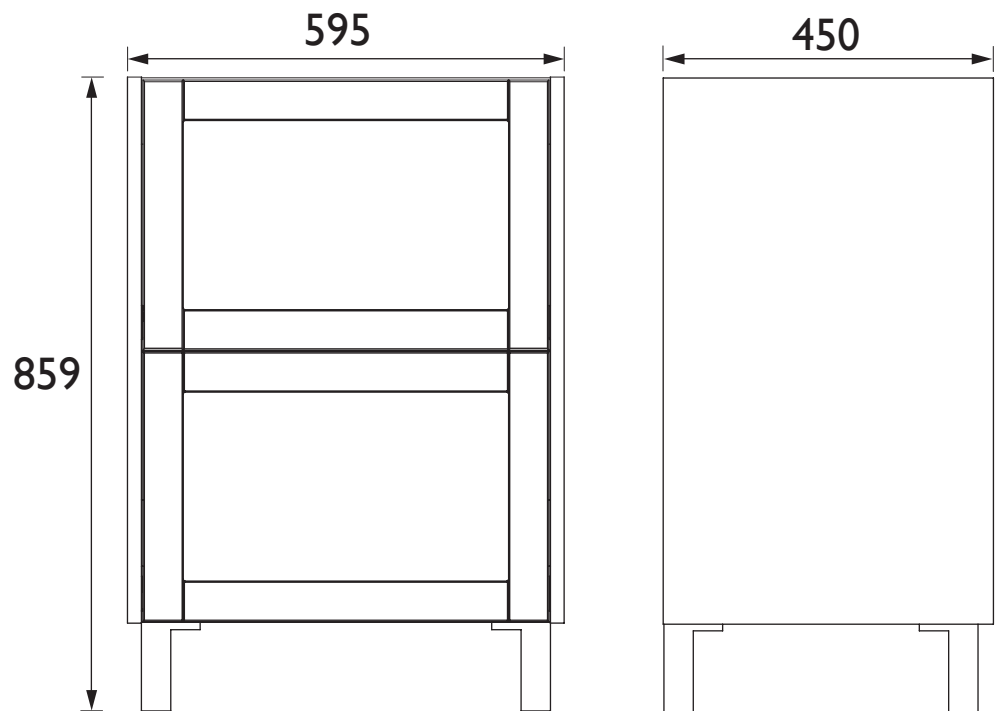

LYCG6034

LYNTON Furniture Range

Lynton 600mm Freestanding - Classic Green

Specification

Main Construction Material:	MFC & MDF
Finish:	Classic Green
Weight (kg):	11
Weight Including Packaging (kg):	12.95
Assembly Required:	Yes
What's Included?:	1 x Vanity Unit 4 x Plastic Legs 16 x Leg Screws 1 x Fitting Instructions

This Product Also Needs:

Handles
PLYW05, PLYW051, PLYW053, PLYW061,
WTLYDCCL600, WTLYWHCL600

Variant SKUs:

LYDG6034
LYMB6034

Dimensions (measurements in mm)

TECHNICAL DATA SHEET

HERITAGE[®]

BATHROOMS