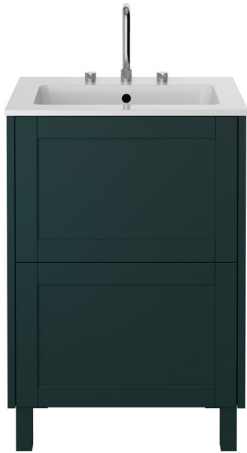

LYCG6034

LYNTON Furniture Range

Lynton 600mm Freestanding - Classic Green

Specification

Main Construction Material:	MFC & MDF
Finish:	Classic Green
Weight (kg):	11
Weight Including Packaging (kg):	12.95
Assembly Required:	Yes
What's Included?:	1 x Vanity Unit 4 x Plastic Legs 16 x Leg Screws 1 x Fitting Instructions

Features:

- Available in a selection of finishes
- Stylish yet functional storage solution
- A selection of handles to choose from to personalise your design

Product Certifications:

Additional Information: