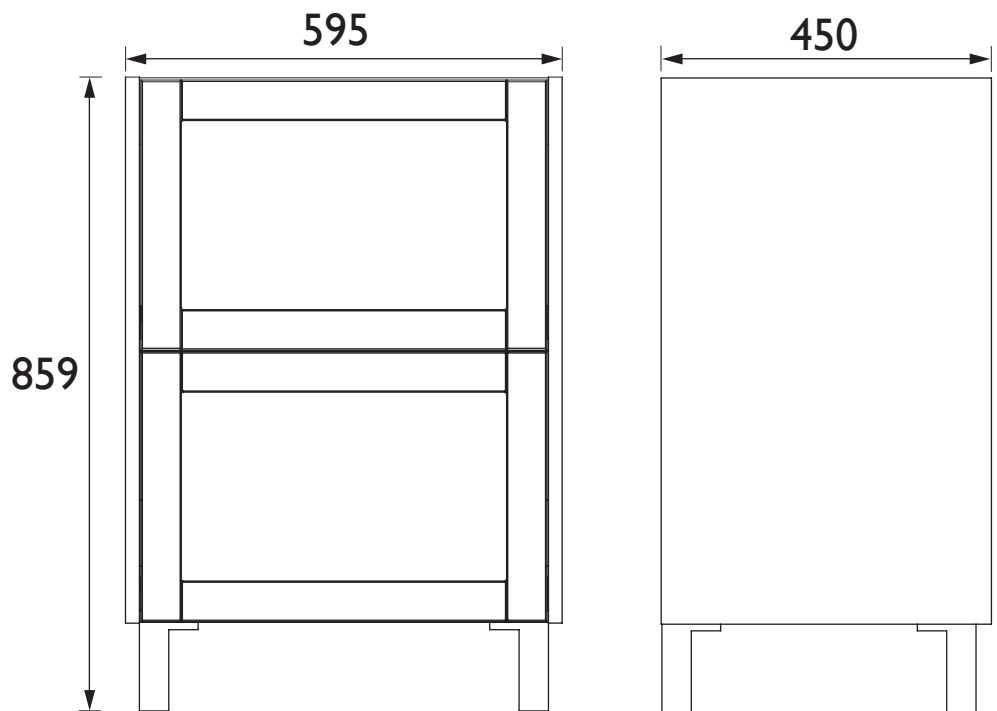

LYDG6034

LYNTON Furniture Range Lynton 600mm Freestanding - Dove Grey

Features:

- Available in a selection of finishes
- Stylish yet functional storage solution
- A selection of handles to choose from to personalise your design

Product Certifications:

Additional Information:

This Product Also Needs:

Handles
PLYW05, PLYW05 I, PLYW053, PLYW06 I,
WTLYDCCL600, WTLYWHCL600

Variant SKUs:

LYCG6034
LYMB6034

Specification

Main Construction Material:	MFC & MDF
Finish:	Dove Grey
Weight (kg):	11
Weight Including Packaging (kg):	12.95
Assembly Required:	Yes
What's Included?:	1 x Vanity Unit 4 x Plastic Legs 16 x Leg Screws 1 x Fitting Instructions

Dimensions (measurements in mm)

TECHNICAL DATA SHEET

HERITAGE[®] BATHROOMS

D2