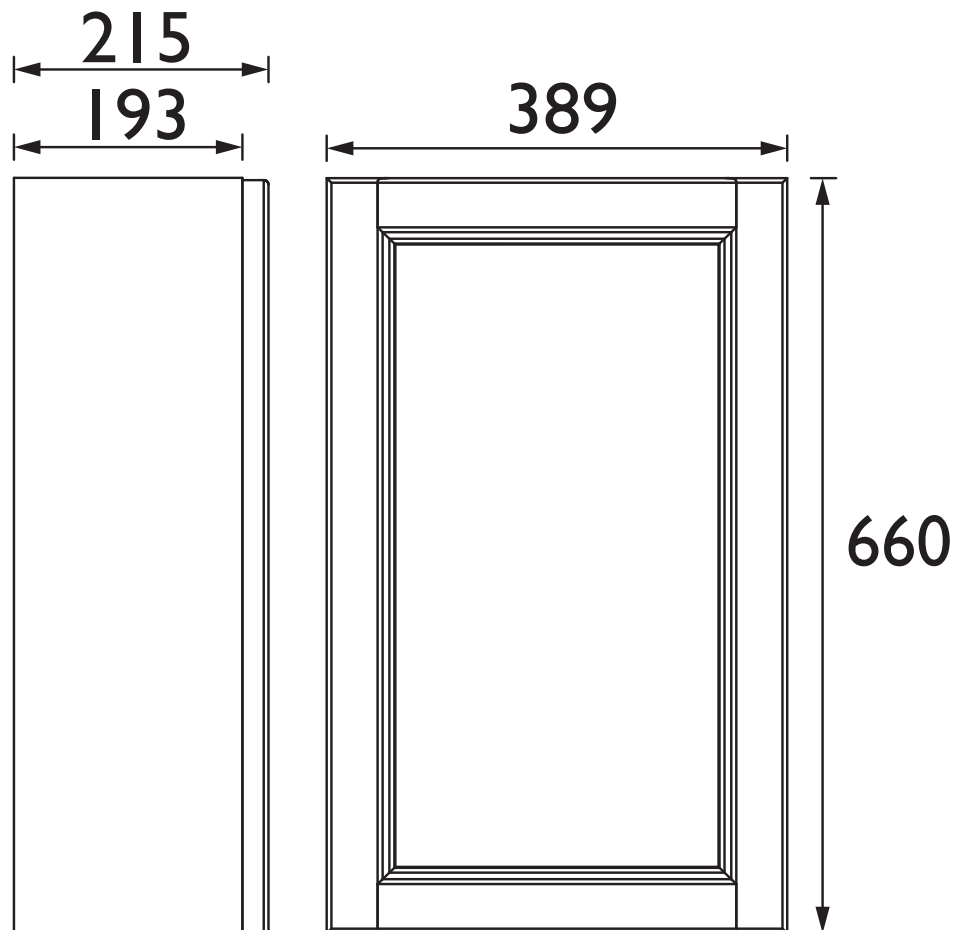

KGR40WH

CAVERSHAM Furniture Range

Caversham 400mm Wall Hung Cloakroom Unit
- Graphite

Specification

Main Construction Material:	MFC and MDF
Finish:	Graphite
Weight (kg):	10.69
Height (mm):	660
Width (mm):	389
Depth (mm):	215
Assembly Required:	No
What's Included?:	1 x Cloakroom Unit (with brackets pre-fitted) 1 x Fitting Instructions 2 x Wall Plates 2 x Door Hinges 4 x Shelf Supports 4 x Foot Pads 1 x Screw and Cap Pack

- PLYW071 - Cloakroom Basin ITH
- TDACCT04 - Dartmouth Tall BAS Chrome

This Product Also Needs:

- Handles

Variant SKUs:

- KCH40WH - Chantilly
- KMB40WH - Maritime Blue

Dimensions (measurements in mm)

TECHNICAL DATA SHEET