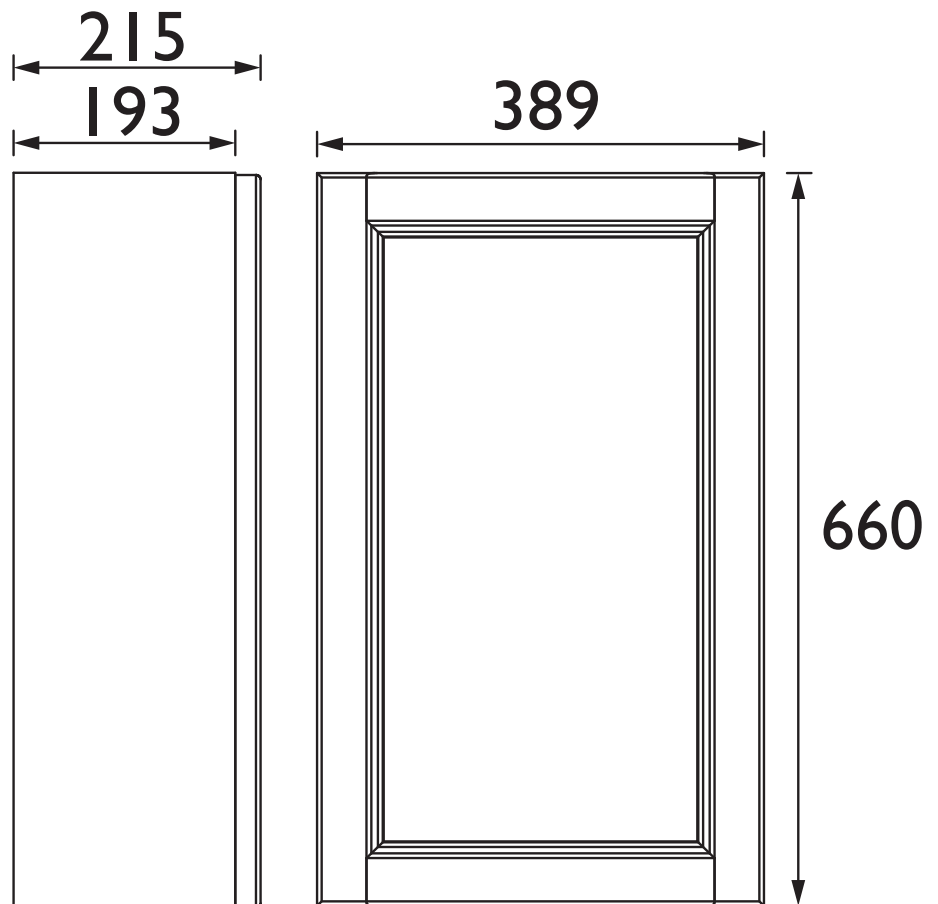

KMB40WH

CAVERSHAM Furniture Range Caversham 400mm Wall Hung Cloakroom Unit - Maritime Blue

Specification

Main Construction Material:	MFC and MDF
Finish:	Maritime Blue
Weight (kg):	10.69
Height (mm):	660
Width (mm):	389
Depth (mm):	215
Assembly Required:	No
What's Included?:	1 x Cloakroom Unit (with brackets pre-fitted) 1 x Fitting Instructions 2 x Wall Plates 2 x Door Hinges 4 x Shelf Supports 4 x Foot Pads 1 x Screw and Cap Pack

- PLYW071 - Cloakroom Basin ITH
- TDACCT04 - Dartmouth Tall BAS Chrome

This Product Also Needs:

- Handles

Variant SKUs:

- KCH40WH - Chantilly
- KGR40WH - Graphite

Dimensions (measurements in mm)

TECHNICAL DATA SHEET