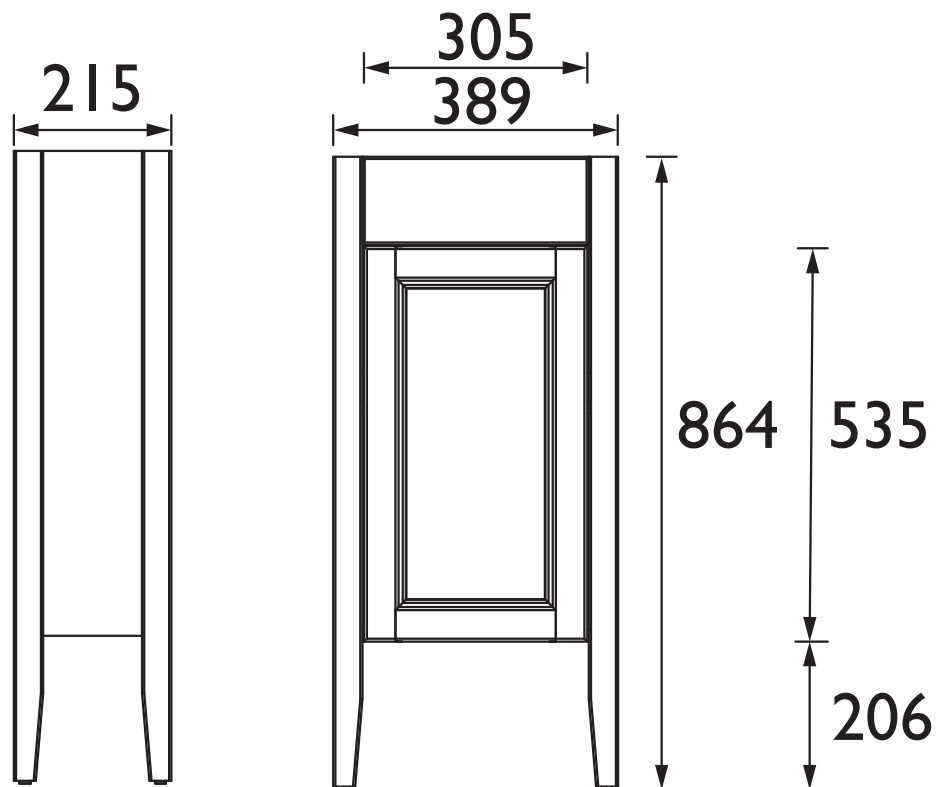

KGR4034

CAVERSHAM Furniture Range

Caversham 400mm Freestanding Cloakroom Unit - Graphite

Specification

Main Construction Material:	MFC and MDF
Finish:	Graphite
Weight (kg):	14.08
Height (mm):	864
Width (mm):	389
Depth (mm):	215
Assembly Required:	No
What's Included?:	1 x Cloakroom Unit 1 x Fitting Instructions 2 x Angled Brackets 2 x Door Hinges 4 x Shelf Supports 4 x Foot Pads 1 x Screw and Cap Pack

- PLYW071 - Cloakroom Basin ITH
- TDACCT04 - Dartmouth Tall BAS Chrome

This Product Also Needs:

- Handles

Variant SKUs:

- KCH4034 - Chantilly
- KMB4034 - Maritime Blue

Dimensions (measurements in mm)

TECHNICAL DATA SHEET