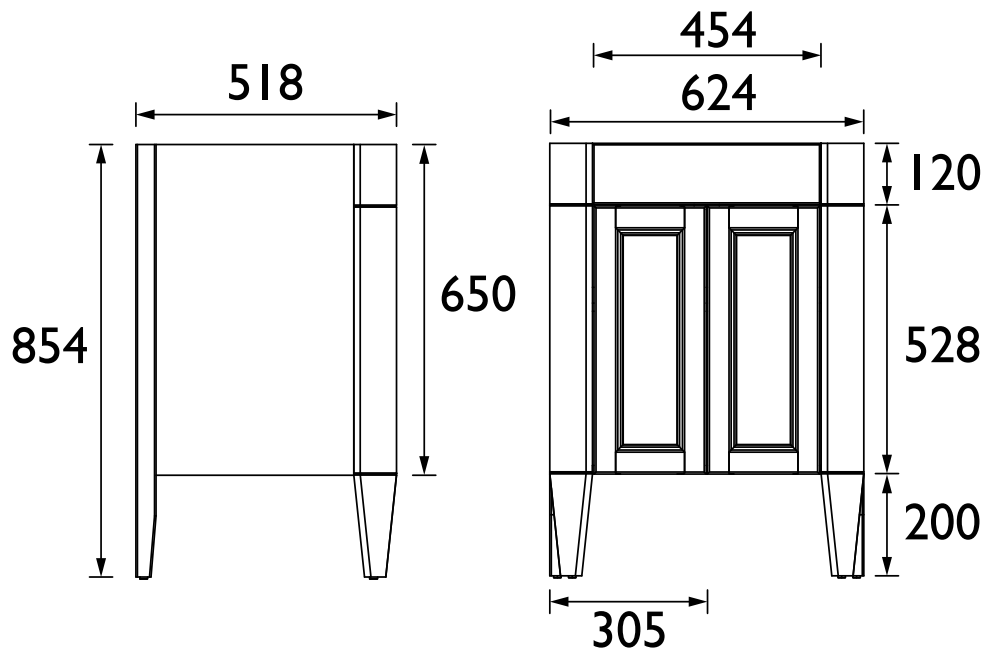

KGRGR234

CAVERSHAM Furniture Range

Caversham Freestanding Granley Vanity Unit - Graphite

Specification

Main Construction Material:	MFC and MDF
Finish:	Graphite
Weight (kg):	24.5
Height (mm):	854
Width (mm):	624
Depth (mm):	518
Assembly Required:	No
What's Included?:	1 x Graphite Vanity Unit 1 x Fitting Instructions

- PVERW15 - Undercounter Basin
- TDACC00 - Dartmouth Basin Taps
- WTKGRAWHCL600 - White Marble Worktop

This Product Also Needs:

- Handles

Variant SKUs:

- KMBGR34 - Maritime Blue
- KCHGR34 - Chantilly

Dimensions (measurements in mm)